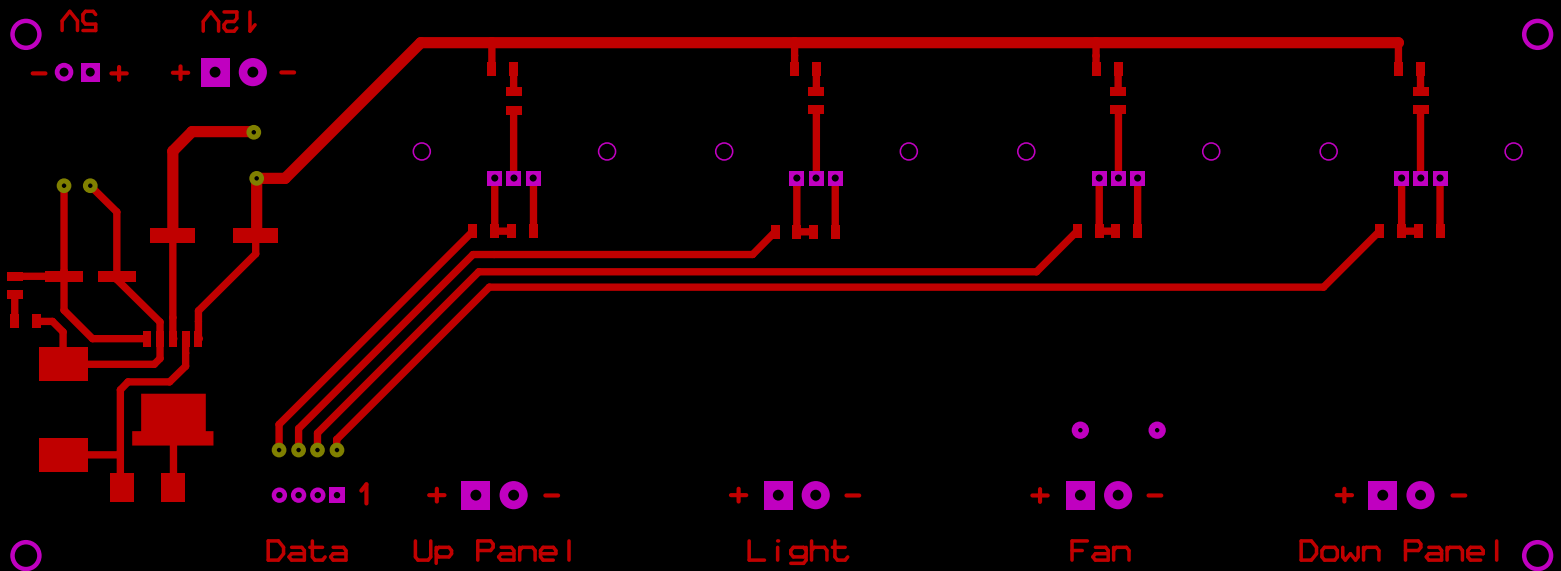

VU TIMIT-CONTROL 0.3v

MM5701P4

DATA

1 0000

2V + -

11014

5V

12V

Up Panel

Light

Fan

Down Panel