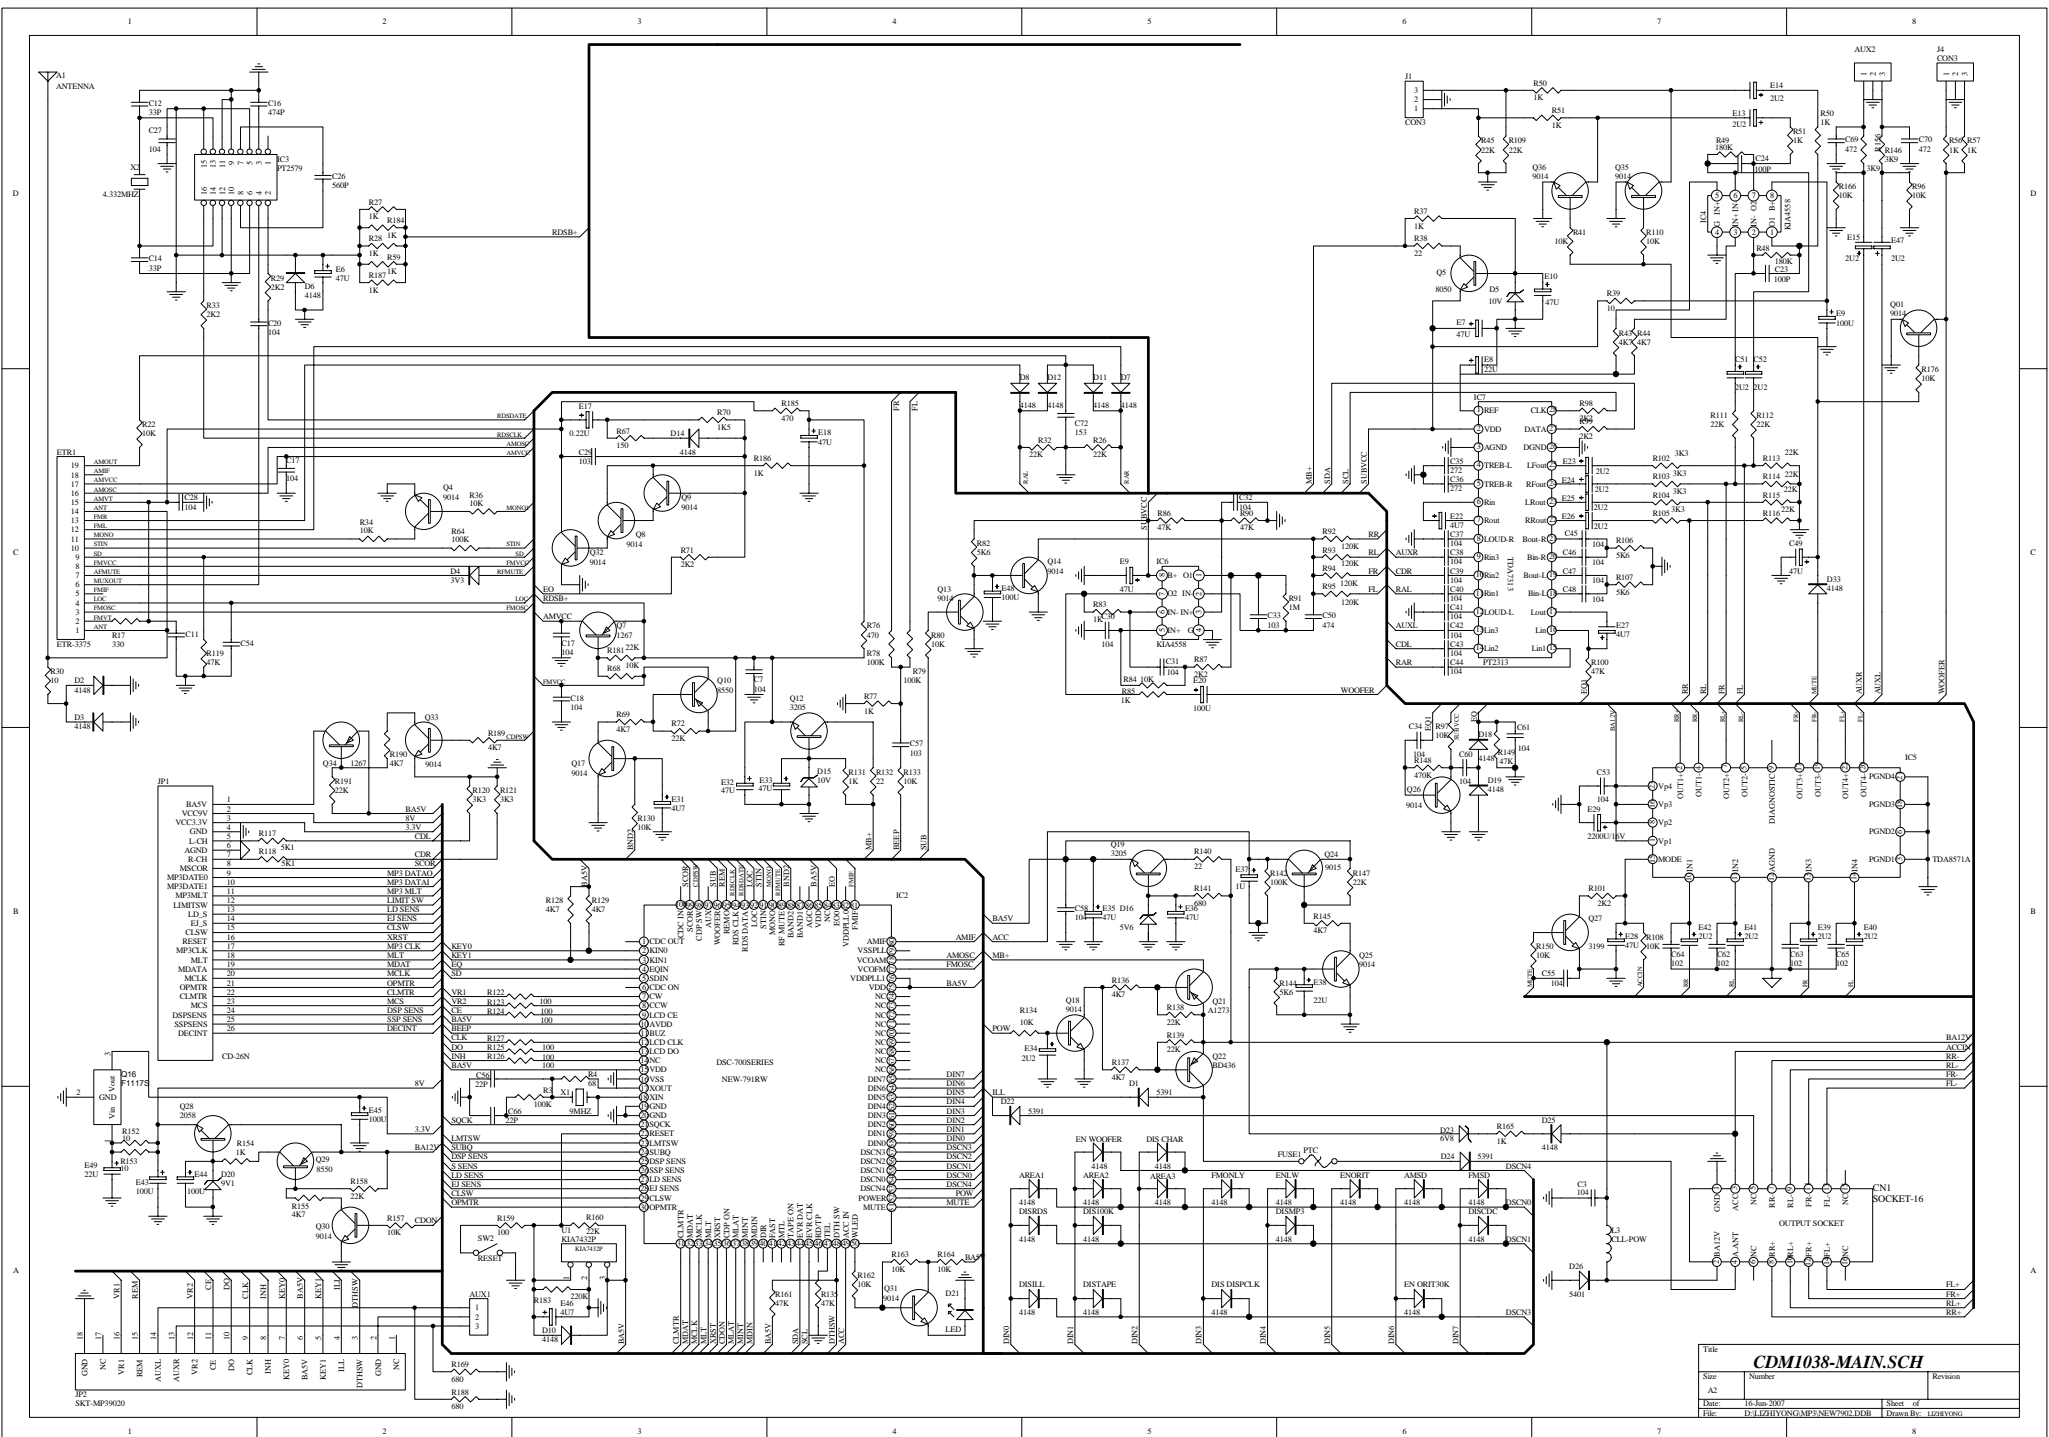

Title		
CDM1038-MAIN.SCH		
Size	Number	Revision
A2		
Date:	16-Feb-2007	Sheet of: 1
File:	D:\EAD\YONG\338P2.dtb	Drawn By: LGHY/YS

Title		CDM1038-MAIN.SCH	
Size	Number	Revision	
A2			
Date:	16-Feb-2007	Sheet of	1
File:	D:\EAD\YONG\AMP5\N\W502.DSB	Drawn by:	LGHY/YSK
		Drawn by:	

Title SM-CDM1038-KEY.SCH		
Size A3	Number	Revision
Date: 22-Jun-2007	Sheet of	
File: D:\protefile\KEY75-CDMP3-9022-KEY	Drawn By:	