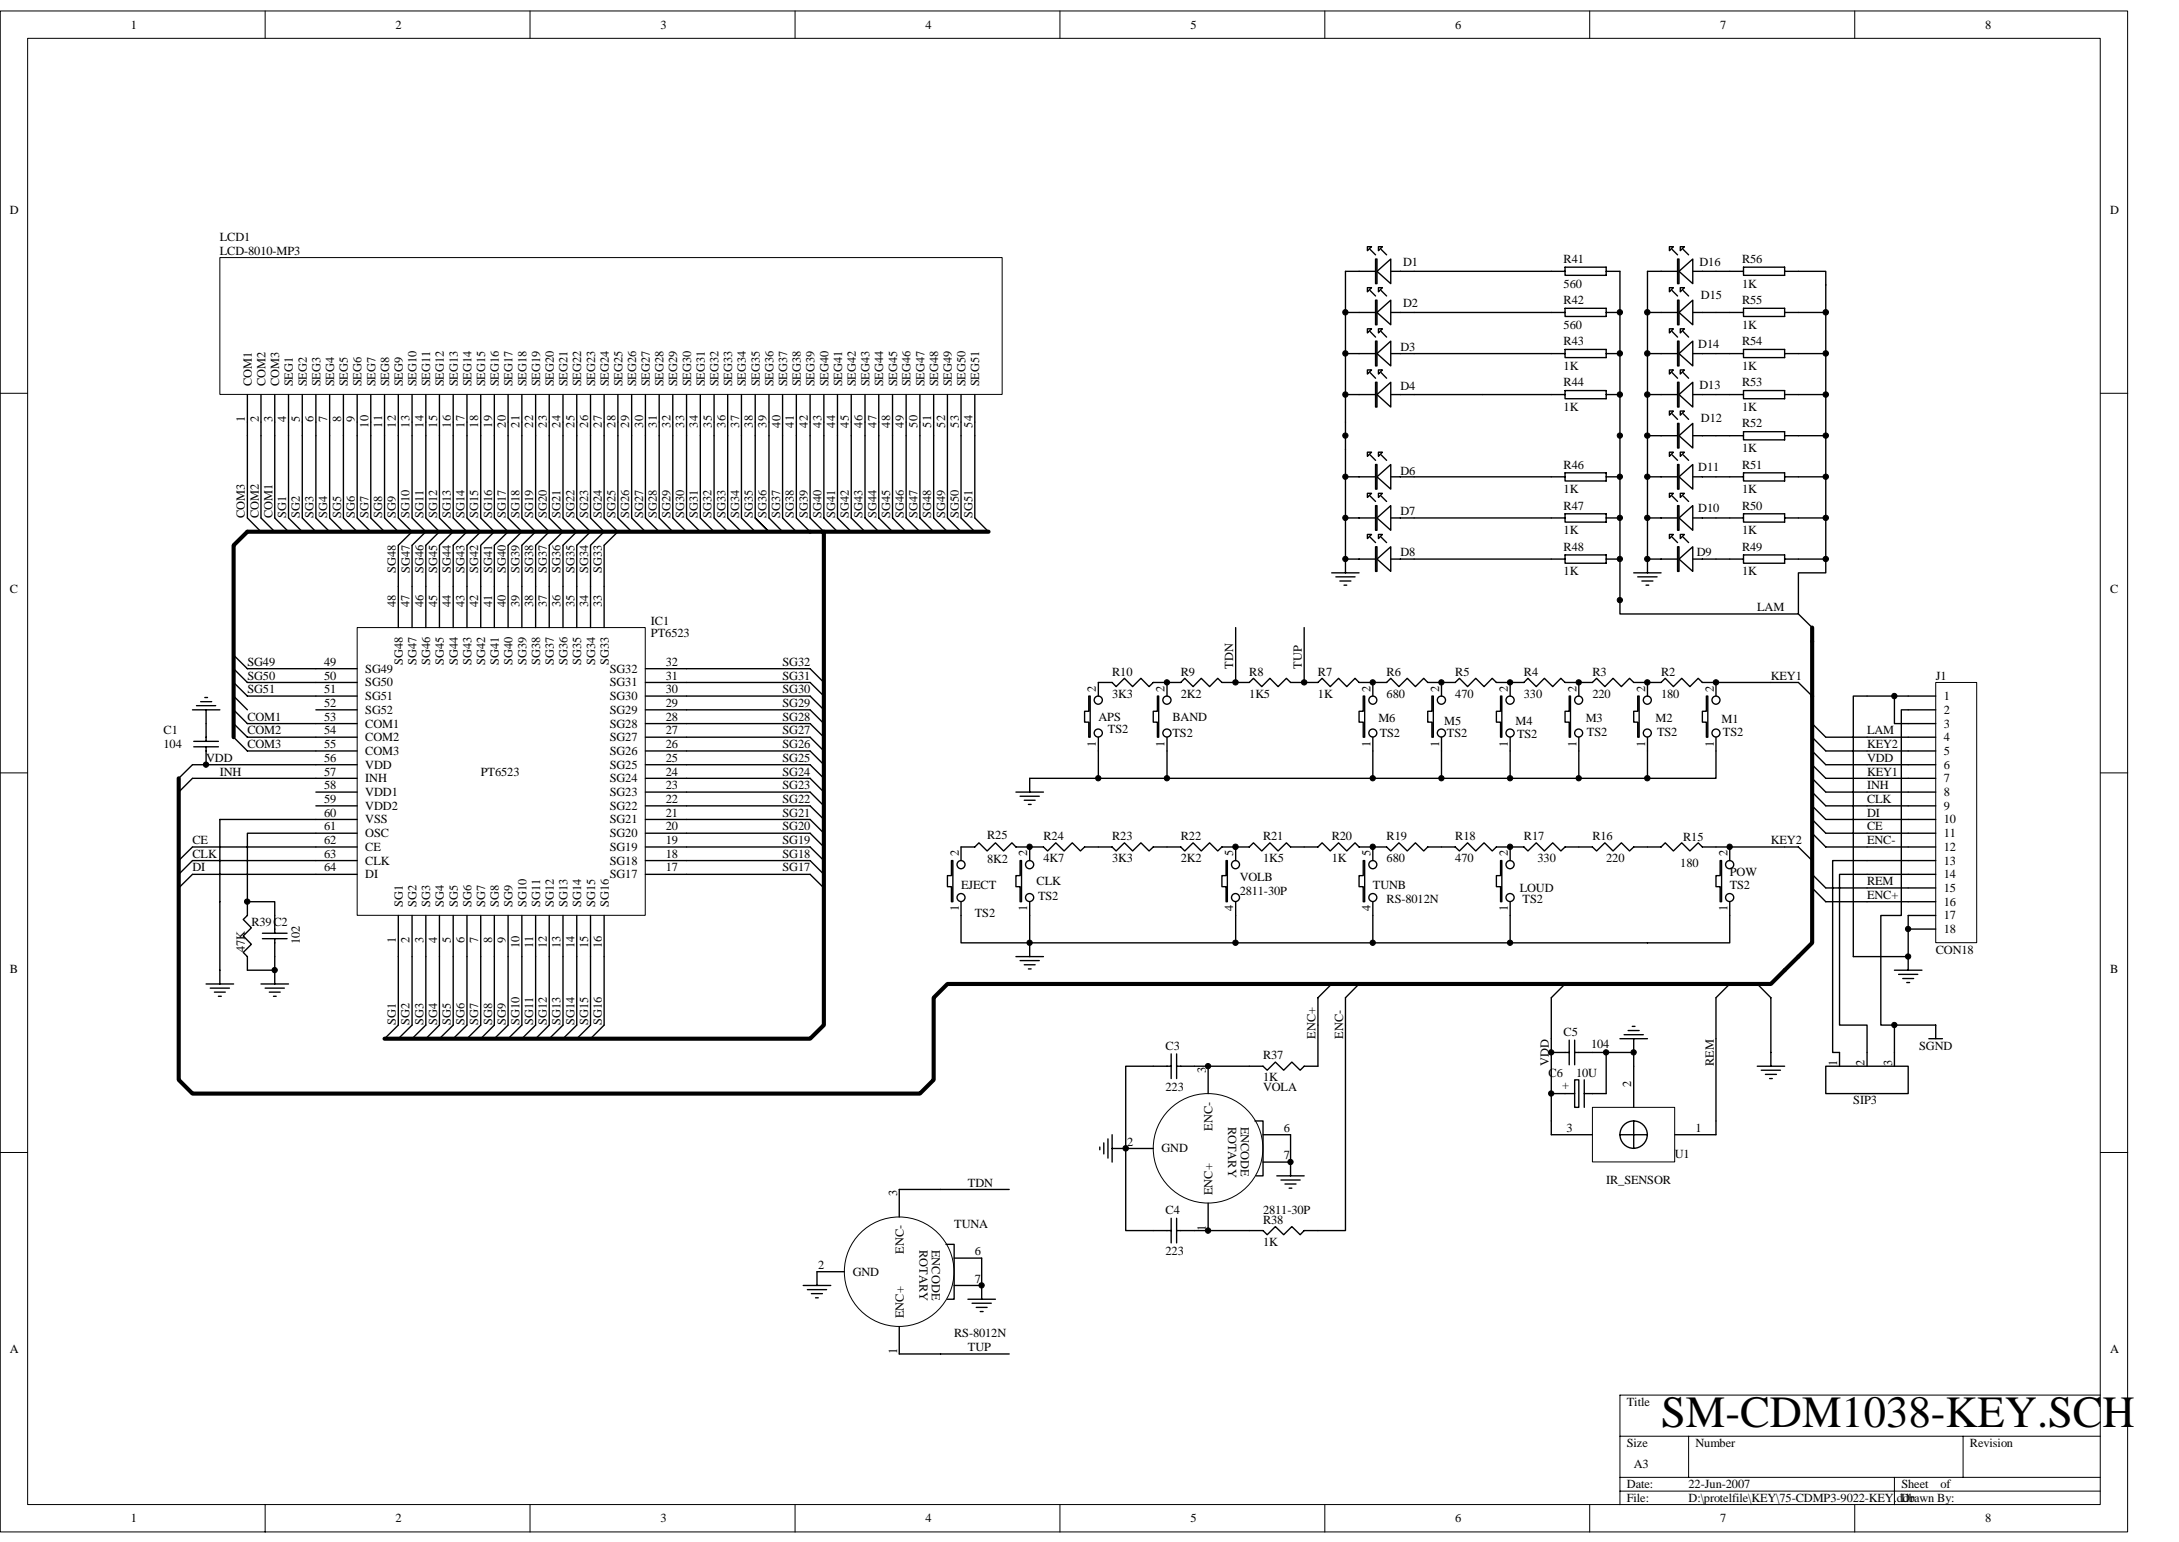

Title		
CDM1038-MAIN.SCH		
Size	Number	Revision
A2		
Date:	16-Feb-2007	Sheet of: 1
File:	D:\EAD\YONG\338P2.dtb	Drawn By: LGHY/YS

Title		CDM1038-MAIN.SCH	
Size	Number	Revision	
A2			
Date:	16-Feb-2007	Sheet of	1
File:	D:\EAD\YONG\AMP5\N\W502.DSB	Drawn by:	LGHY/YSK
		Drawn by:	

Title SM-CDM1038-KEY.SCH		
Size A3	Number	Revision
Date: 22-Jun-2007	Sheet of	
File: D:\protefile\KEY75-CDMP3-9022-KEY	Drawn By:	