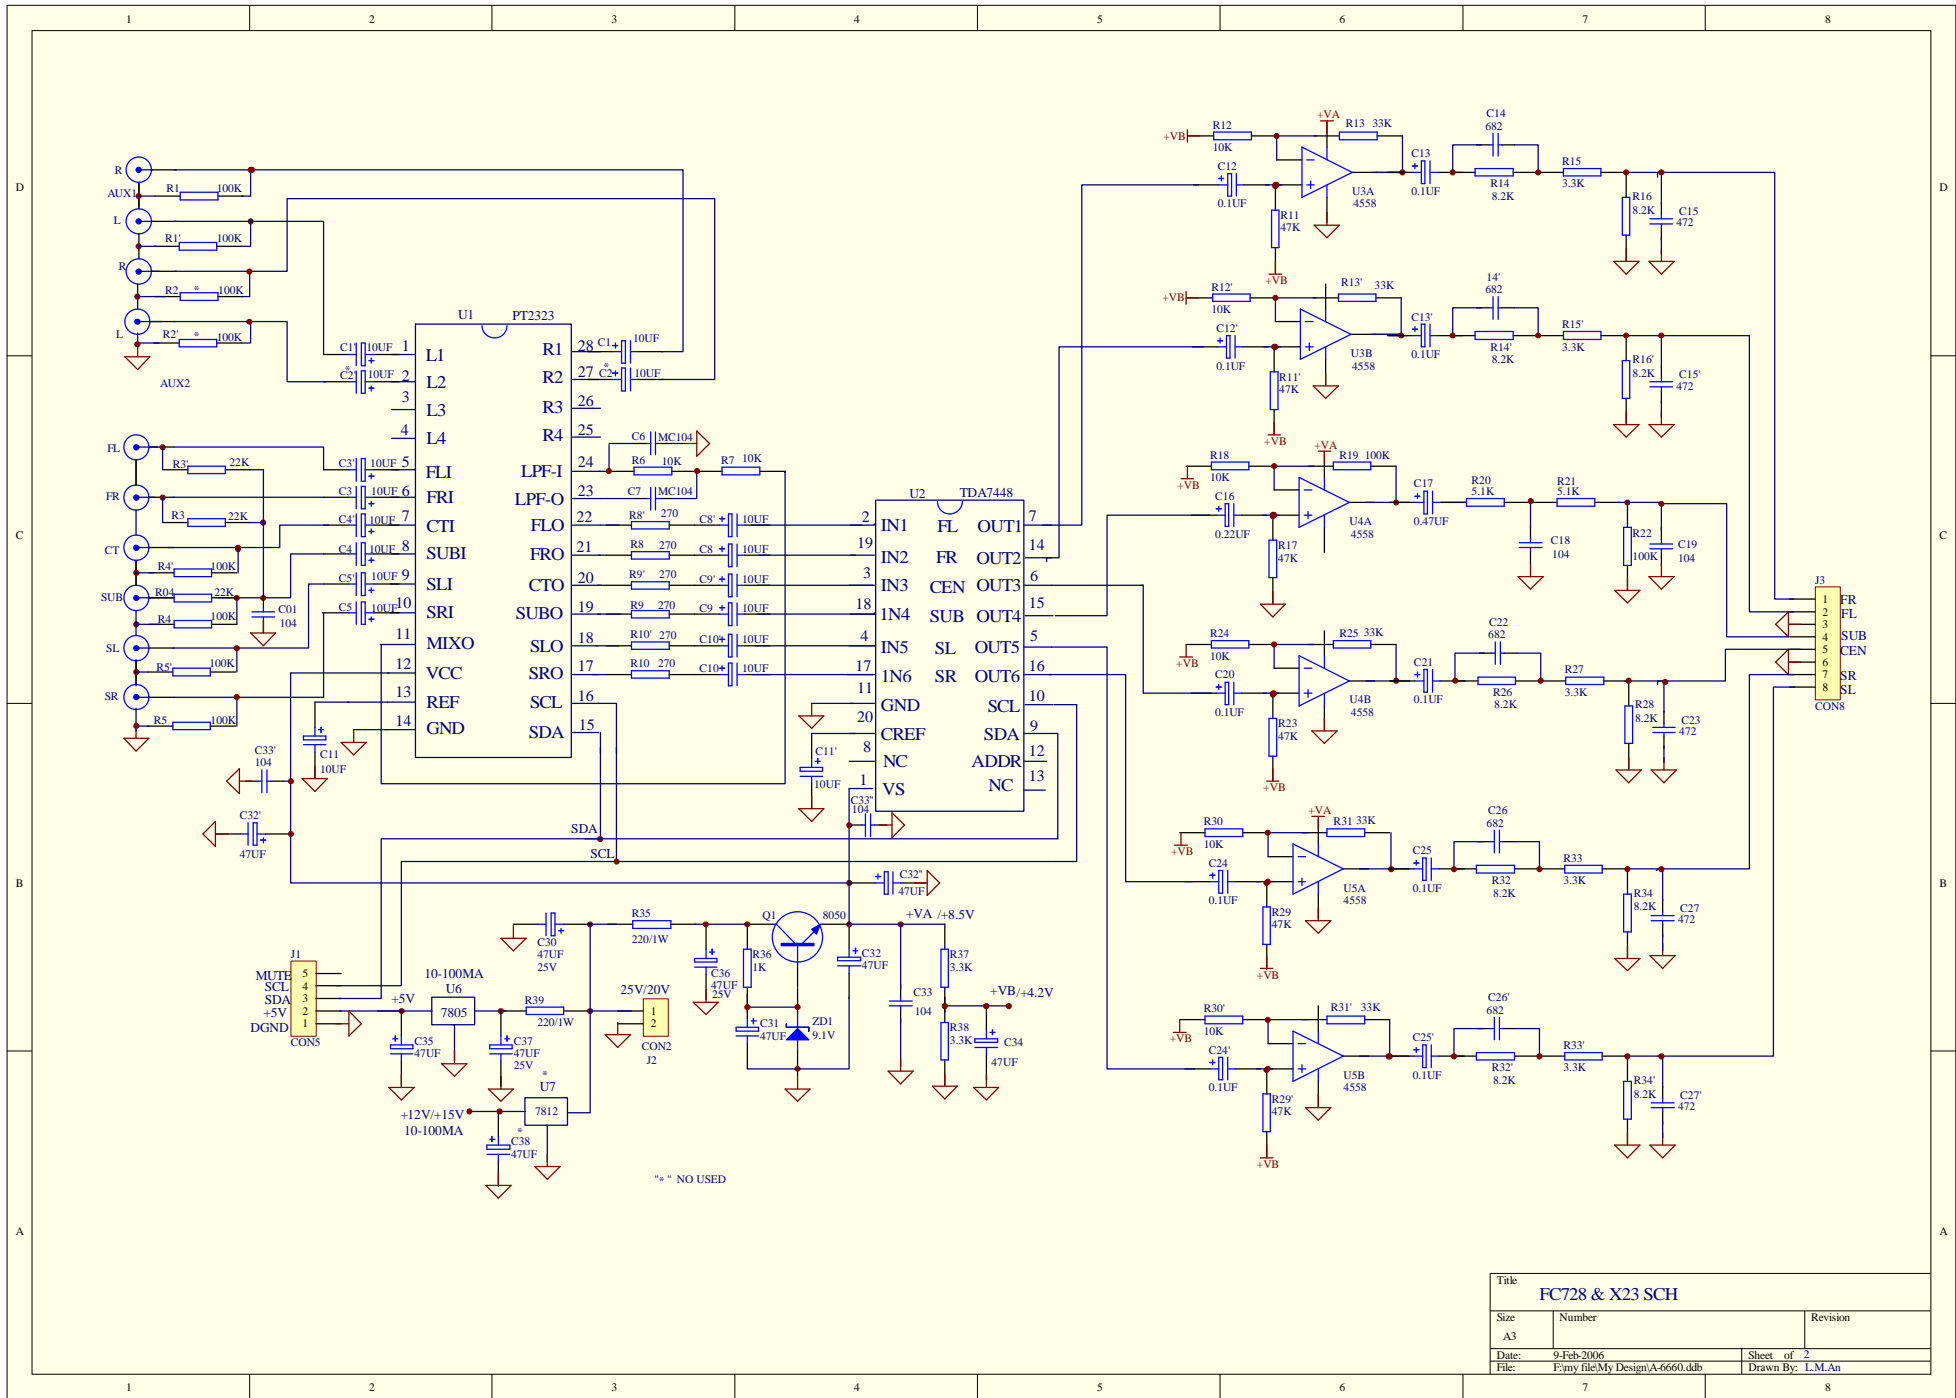

Title		
FC728&X23 SCH		
Size	Number	Revision
A4		
Date:	9-Feb-2006	Sheet of 1
File:	F:\my file\My Design\A-6660.ddb	Drawn By: L.M.An

Title		
FC728 & X23 SCH		
Size	Number	Revision
A3		
Date:	9-Feb-2006	Sheet of 2
File:	F:\my file\My Design\A-6660.ddb	Drawn By: L.M.An

Title		
A6660		
Size	Number	Revision
A3		
Date:	10-Feb-2006	Sheet of 3
File:	F:\my file\My Design\A-6660.ddb	Drawn By: L.M. An