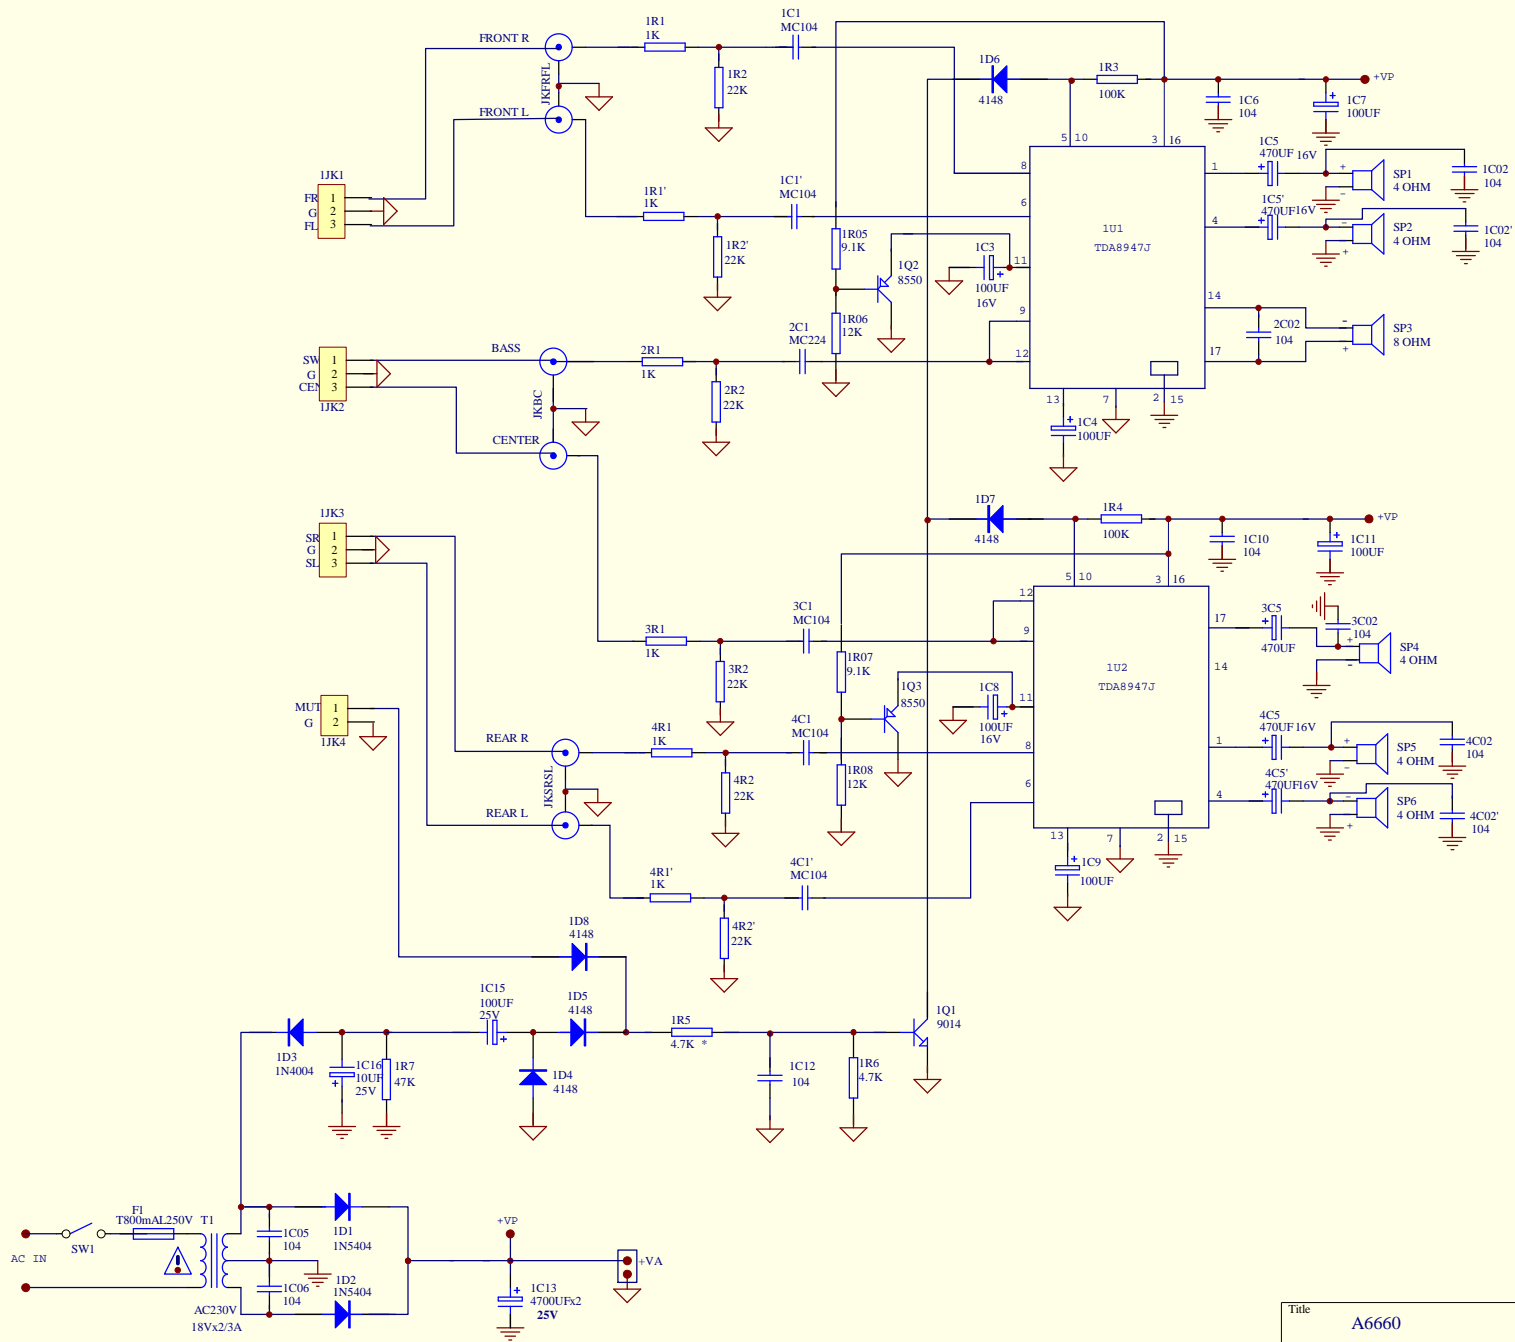

Title		
FC728&X23 SCH		
Size	Number	Revision
A4		
Date:	9-Feb-2006	Sheet of 1
File:	F:\my file\My Design\A-6660.ddb	Drawn By: L.M.An

Title		
FC728 & X23 SCH		
Size	Number	Revision
A3		
Date:	9-Feb-2006	Sheet of 2
File:	F:\my file\My Design\A-6660.ddb	Drawn By: L.M.An

Title		
A6660		
Size	Number	Revision
A3		
Date:	10-Feb-2006	Sheet of 3
File:	F:\my file\My Design\A-6660.ddb	Drawn By: L.M. An