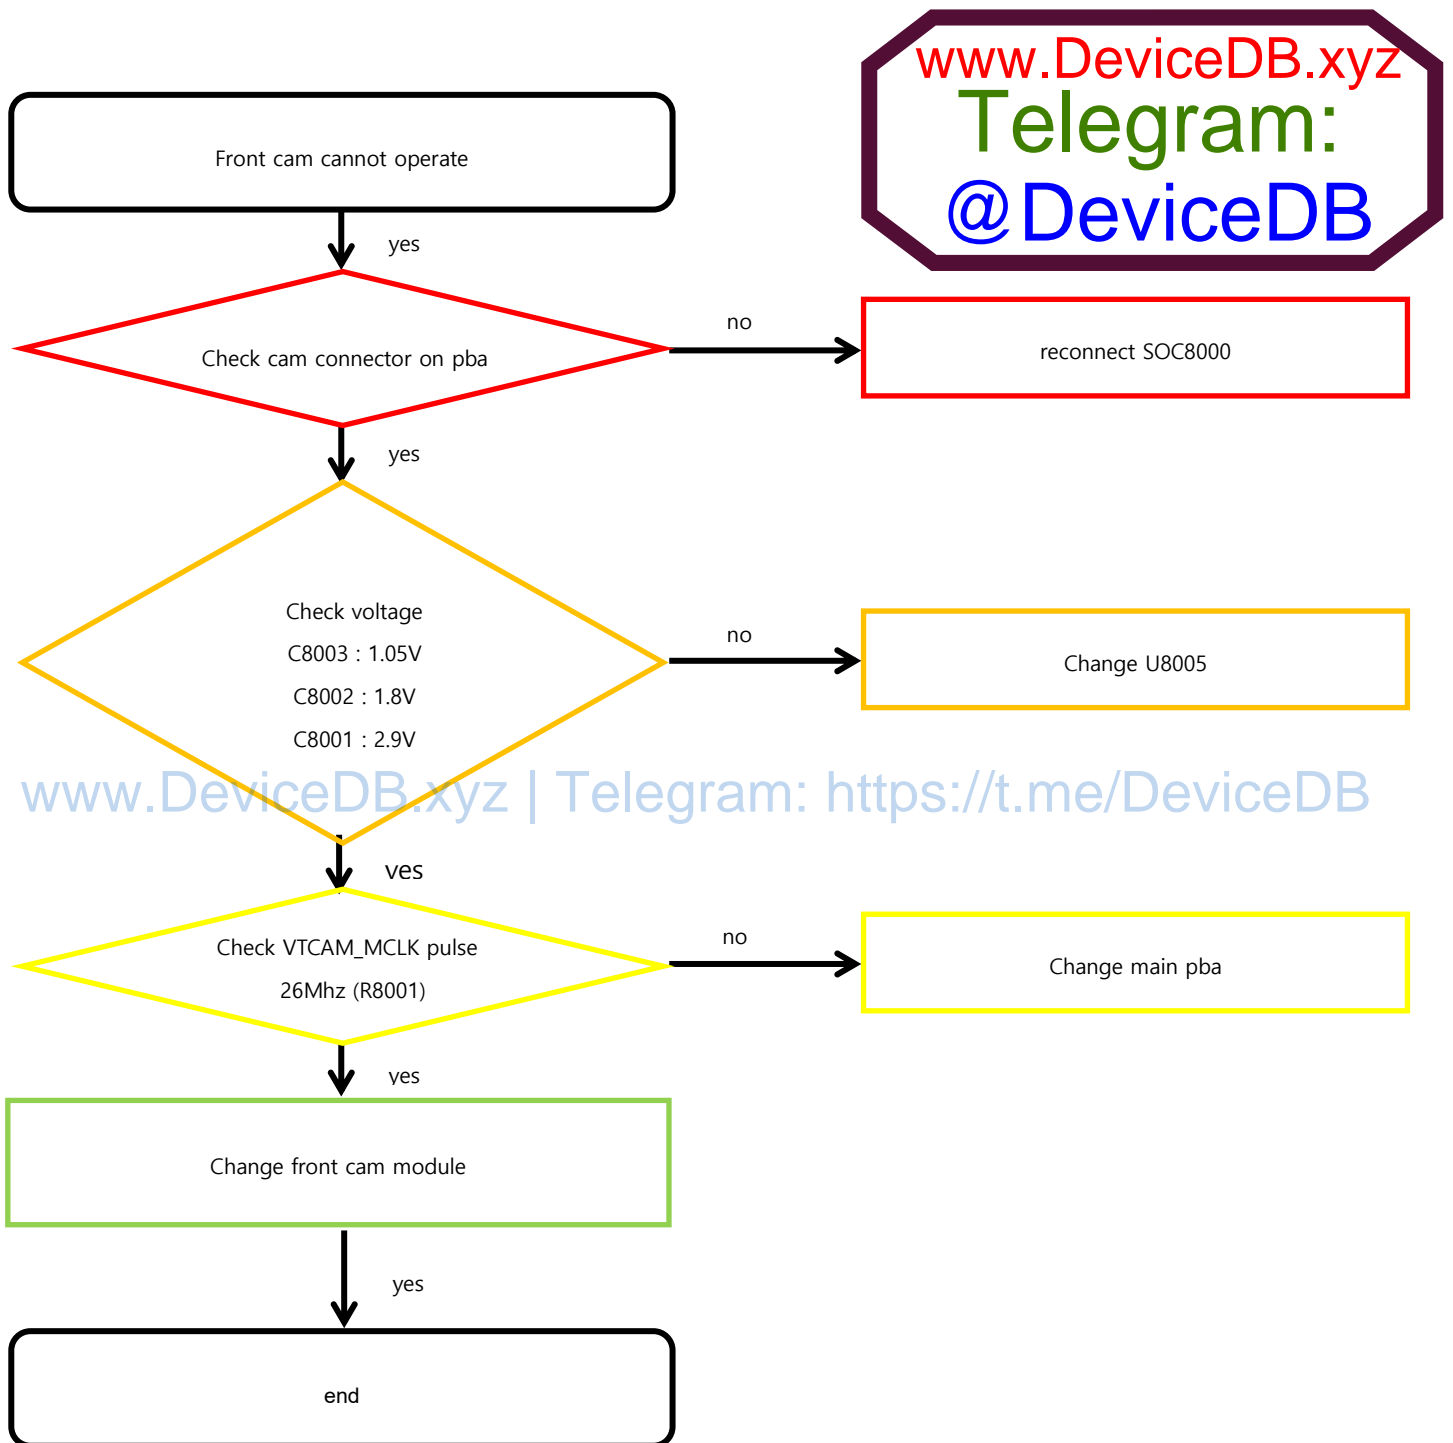

---

8. Level 3 Repair

8-4-18. Front Cam (32M)