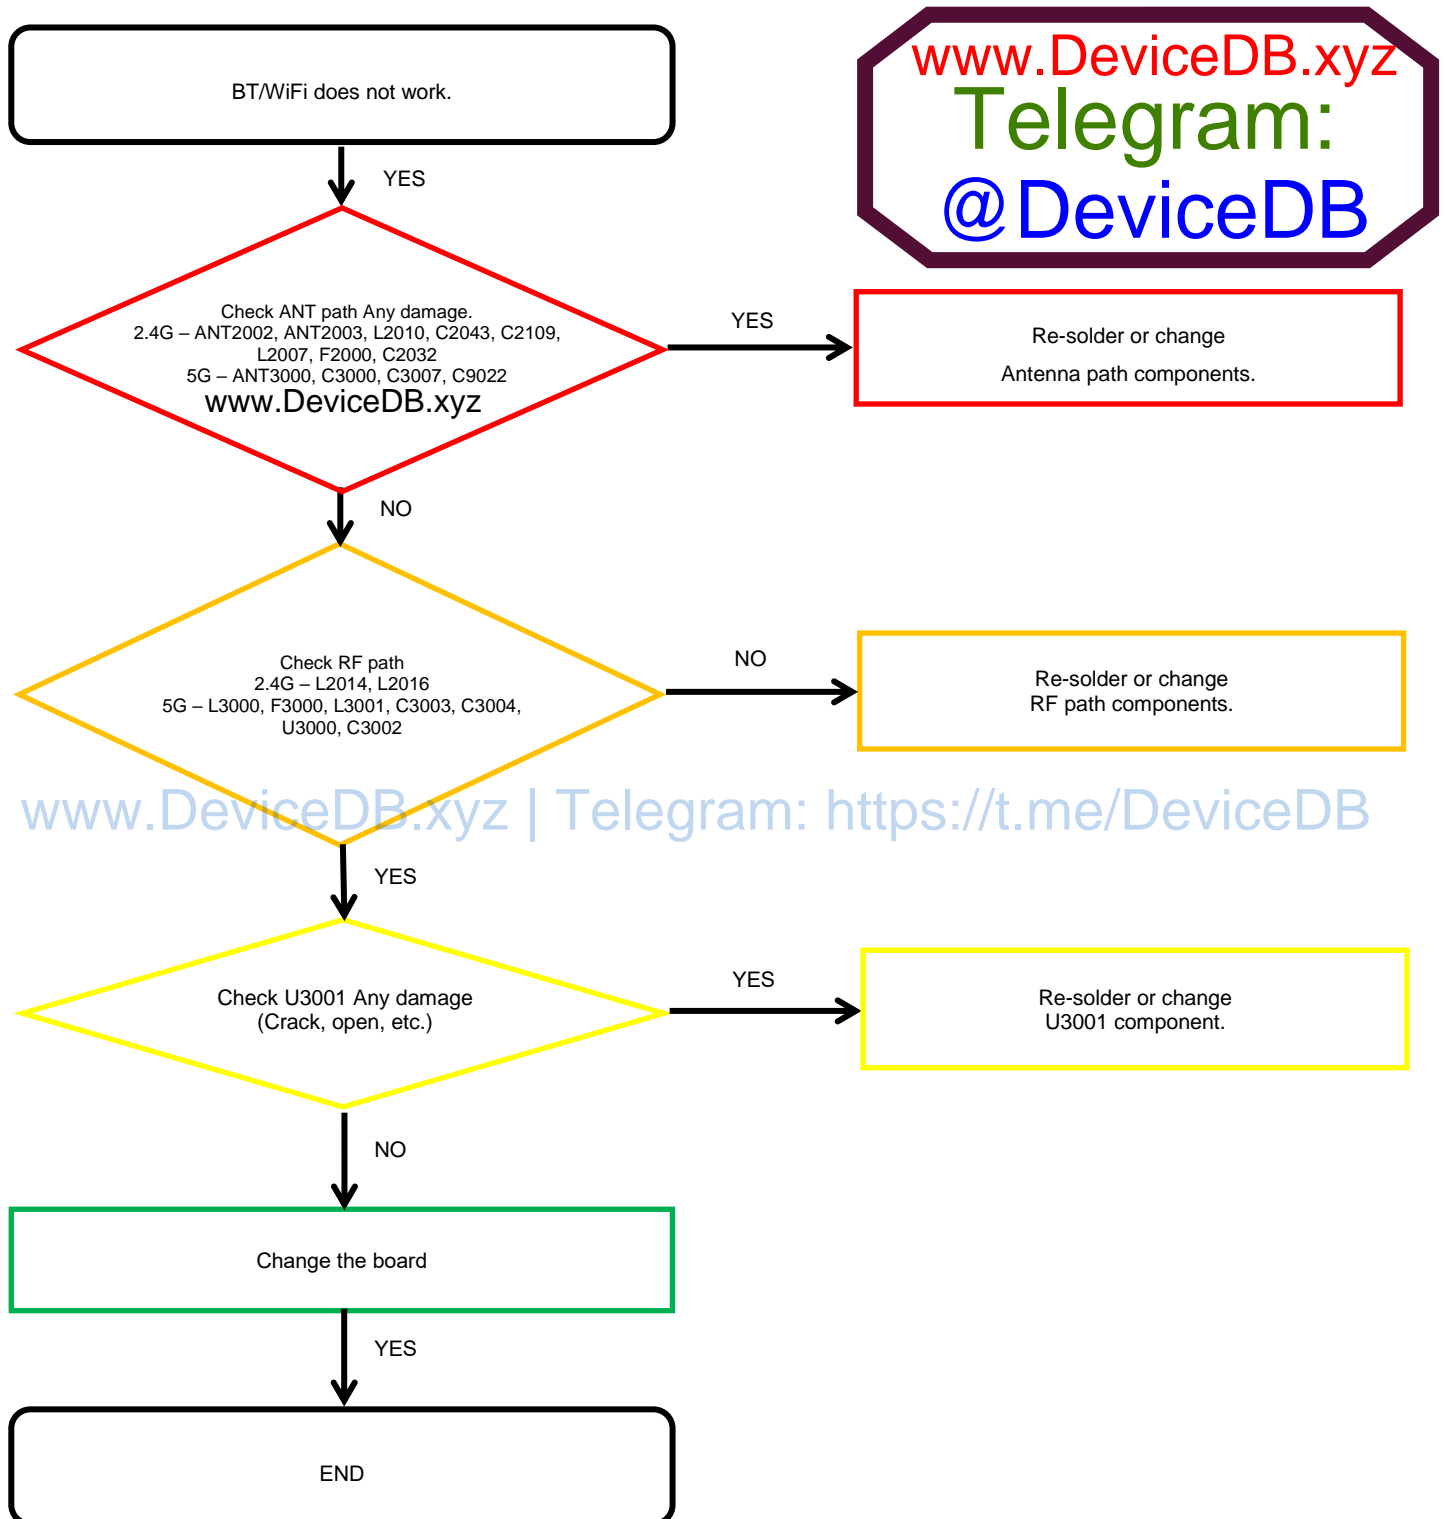

5. **YouTube** -

<https://www.youtube.com/channel/UCzLTdb2cHTbEIPpvvy3arQ/>

Join !!!

8. Level 3 Repair

8-4-8-5. Fingerprint Sensor

www.DeviceDB.xyz | Telegram: <https://t.me/DeviceDB>

8. Level 3 Repair

8-4-9-1. Microphone Part - Main MIC

8. Level 3 Repair

8-4-9-2. Microphone Part - Sub(2nd) MIC

8. Level 3 Repair

8-4-10. Speaker Part - Bottom speaker

8. Level 3 Repair

8-4-11. Speaker Part - Top speaker

8. Level 3 Repair

8-4-12. BT/WIFI