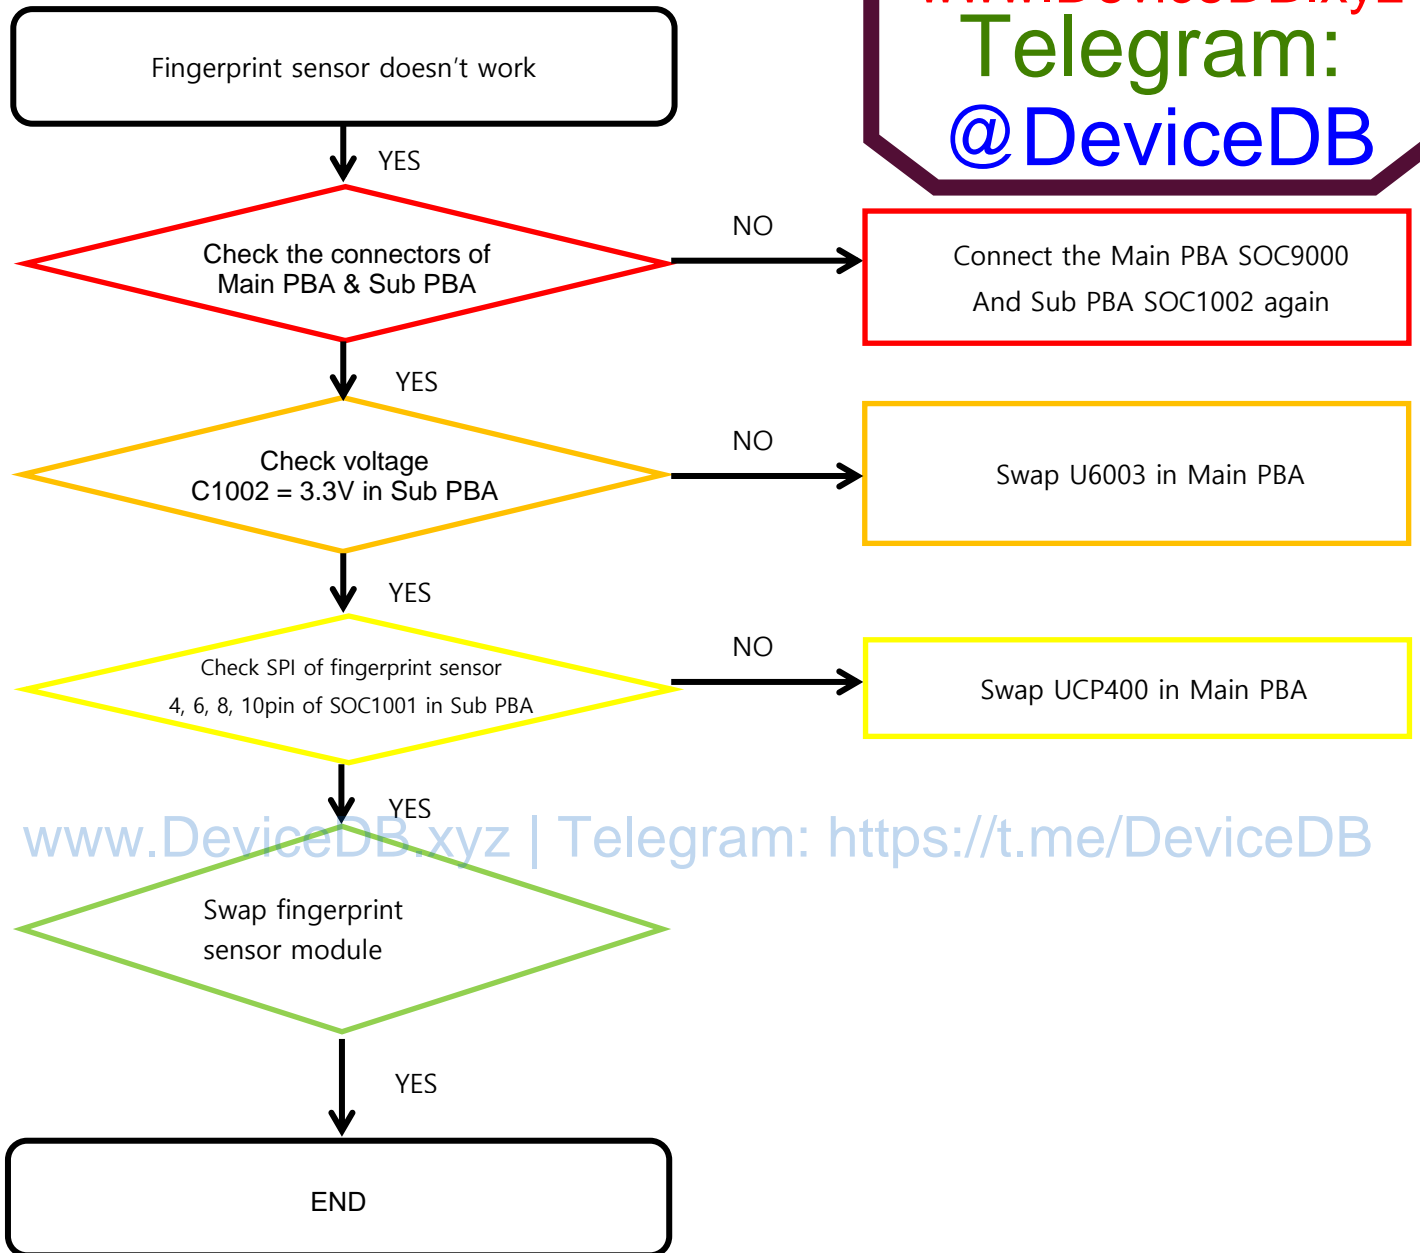

- FAQ, user manual

- Reviews, reviews

- Technical documentation (schematic, service manual)

- Firmware, drivers, utilities for firmware

- and other reference information

For each device in one place.

SUBSCRIBE AND WILL ALWAYS BE IN THE COURSE OF NEW MATERIALS

1. **TELEGRAM @DeviceDB** - <https://t.me/DeviceDB>

2. **VKontakte** - <https://vk.com/devicedb>

3. **Instagram** - https://www.instagram.com/site_devicedb.xyz/

4. **FaceBook** - <https://www.facebook.com/groups/devicedb/>

5. **YouTube** -

<https://www.youtube.com/channel/UCzLTdb2cHTbEIPpvvy3arQ/>

Join !!!

8. Level 3 Repair

8-4-8-5. Fingerprint Sensor

www.DeviceDB.xyz | Telegram: <https://t.me/DeviceDB>

8. Level 3 Repair

8-4-9-1. Microphone Part - Main MIC