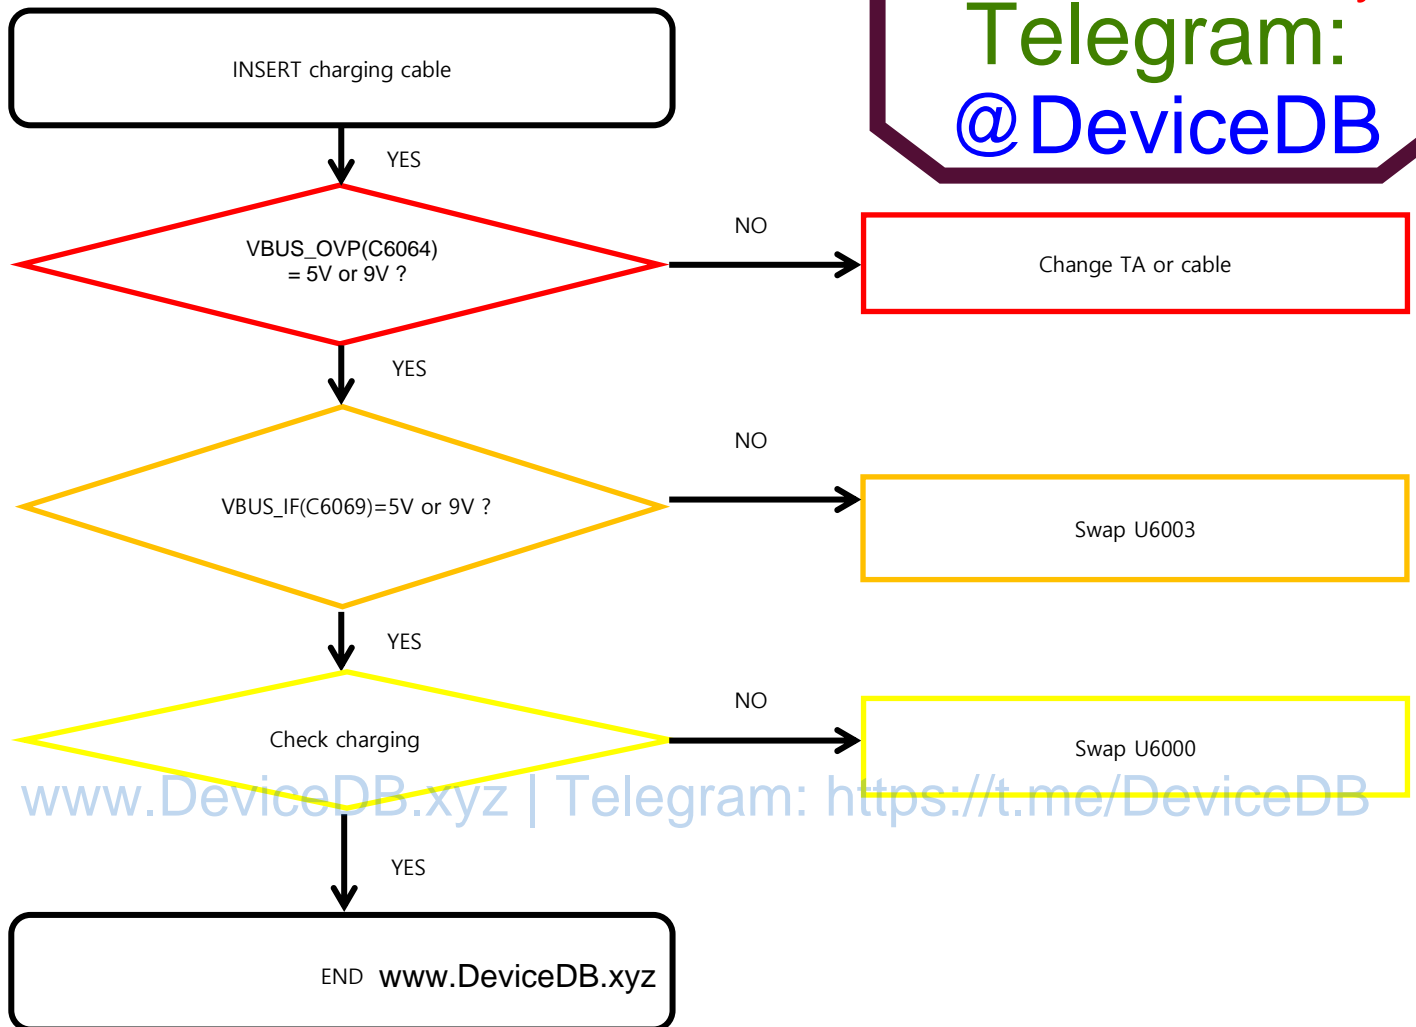

8. Level 3 Repair

8-4-1. Power On

8. Level 3 Repair

8-4-2. Initial

8. Level 3 Repair

8-4-3. No Service

www.DeviceDB.xyz
Telegram:
@DeviceDB

8. Level 3 Repair

8-4-4. SIM Part

www.DeviceDB.xyz
Telegram:
@DeviceDB

www.DeviceDB.xyz | [Telegram: https://t.me/DeviceDB](https://t.me/DeviceDB)

8. Level 3 Repair

8-4-5. T-Flash Part

www.DeviceDB.xyz
Telegram:
@DeviceDB

www.DeviceDB.xyz | Telegram: <https://t.me/DeviceDB>

8. Level 3 Repair

8-4-6. Cable Charging Part (Normal/Fast)

8. Level 3 Repair

8-4-7. OTG

8. Level 3 Repair

8-4-8-1. Magnetic Sensor

www.DeviceDB.xyz
Telegram:
[@DeviceDB](https://t.me/DeviceDB)

www.DeviceDB.xyz | Telegram: <https://t.me/DeviceDB>