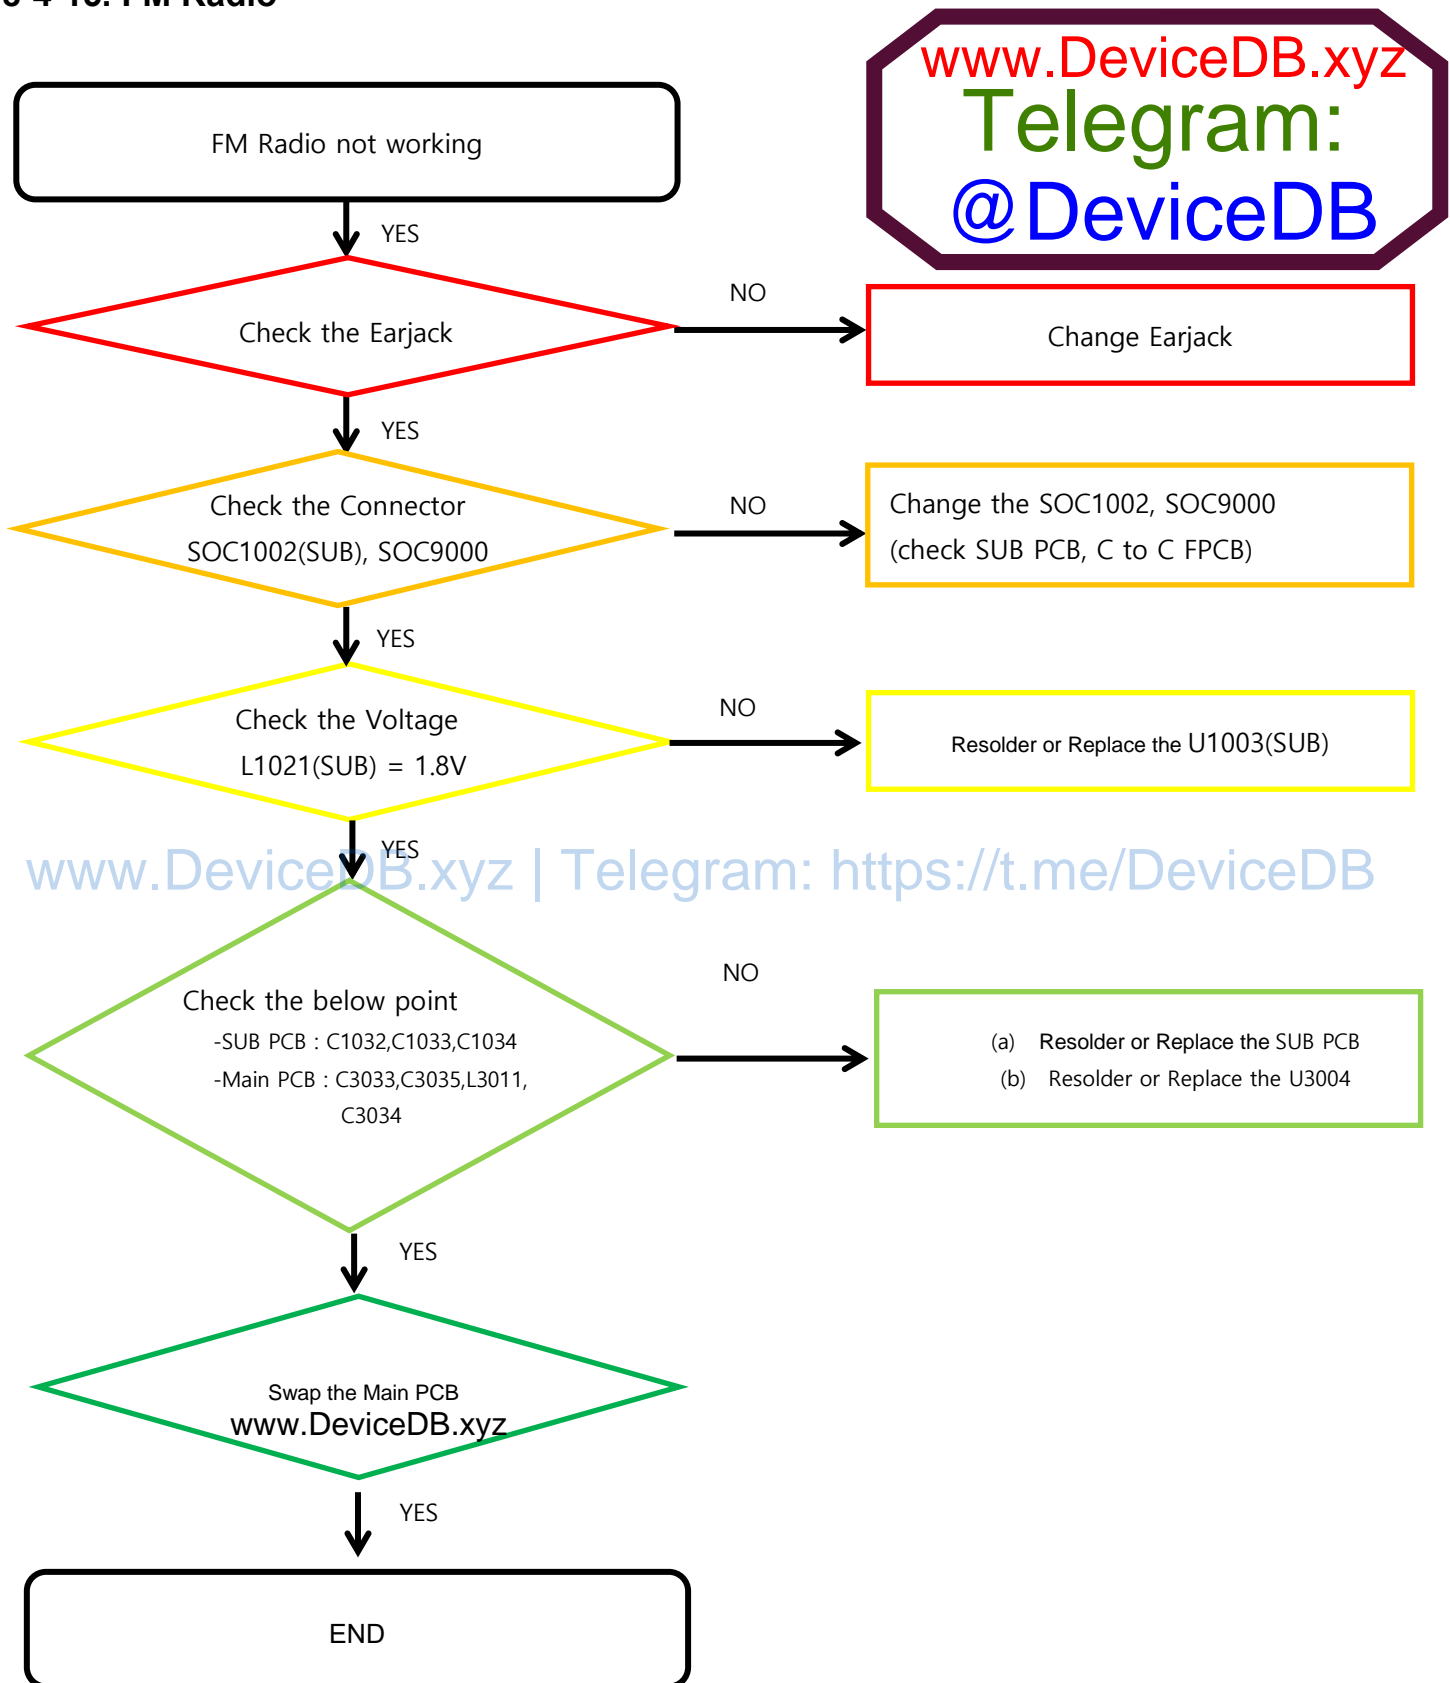

8. Level 3 Repair

8-4-13. GPS

8. Level 3 Repair

8-4-14. NFC

www.DeviceDB.xyz
Telegram:
@DeviceDB

[Telegram: https://t.me/DeviceDB](https://t.me/DeviceDB)

8. Level 3 Repair

8-4-15. FM Radio

8. Level 3 Repair

8-4-16. Display

www.DeviceDB.xyz
Telegram:
@DeviceDB

www.DeviceDB.xyz | Telegram: <https://t.me/DeviceDB>

8. Level 3 Repair

8-4-17. Rear CAMERA (64M)

www.DeviceDB.xyz | Telegram: <https://t.me/DeviceDB>