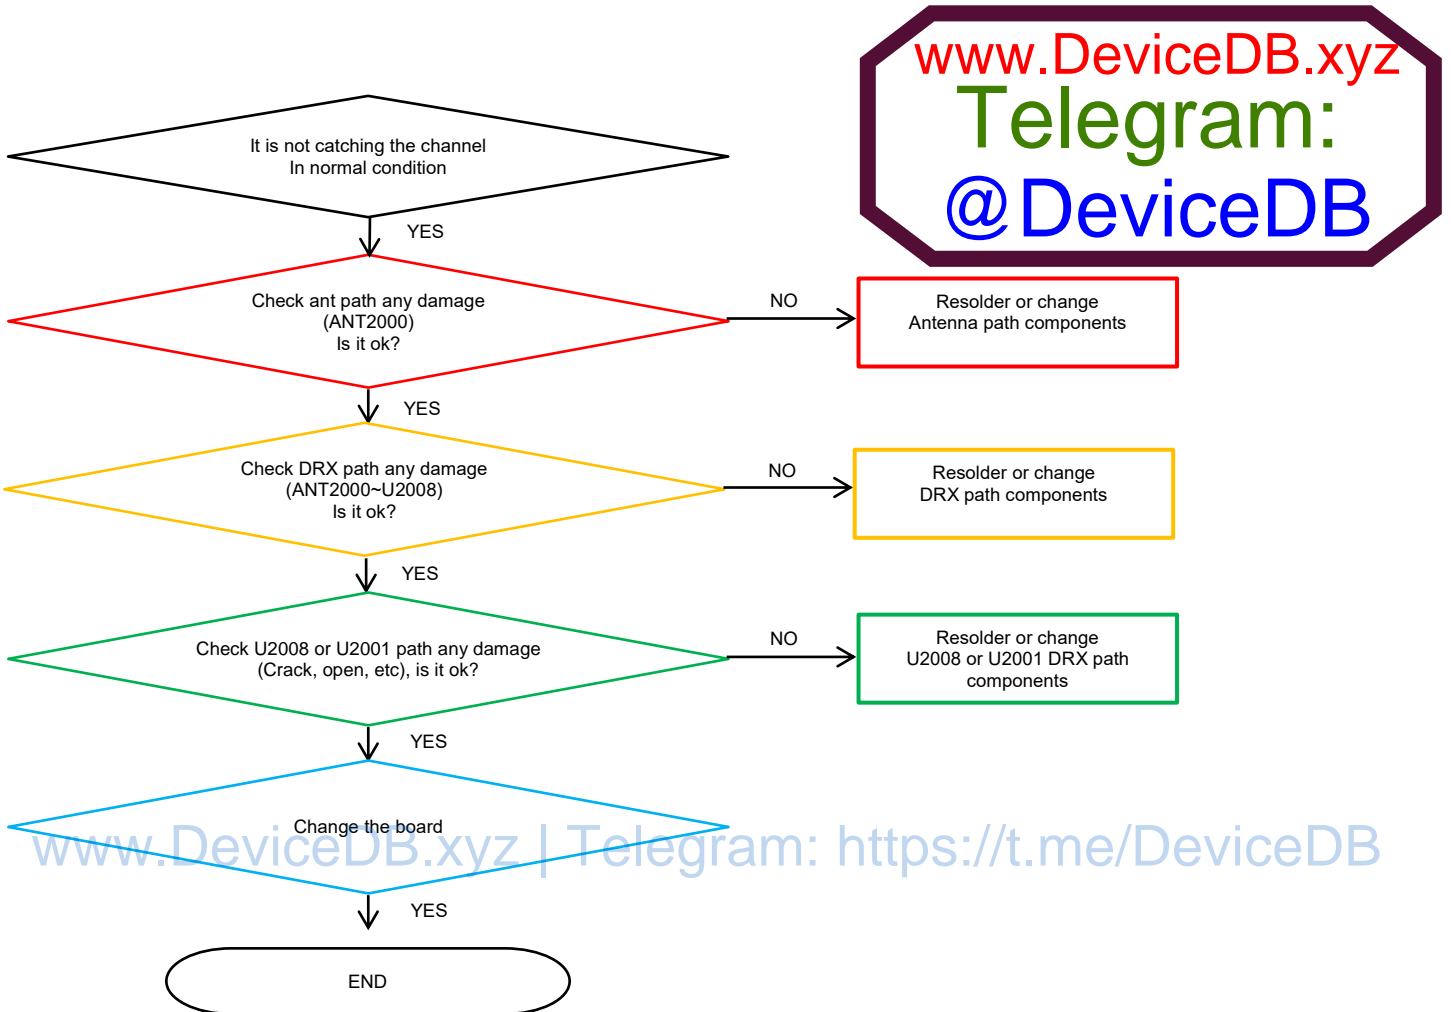

8. Level 3 Repair

8-4-23-1. GSM850/900, WCDMA B5/8, LTE B5/8/12/17/20/26/28 DRX [SM-A525F]

www.DeviceDB.xyz | Telegram: <https://t.me/DeviceDB>

www.DeviceDB.xyz
Telegram:
@DeviceDB

8. Level 3 Repair

8-4-23-2. GSM850/900, WCDMA B5/8, LTE B5/8/12/13/17/20/26/28 DRX [SM-A525M]