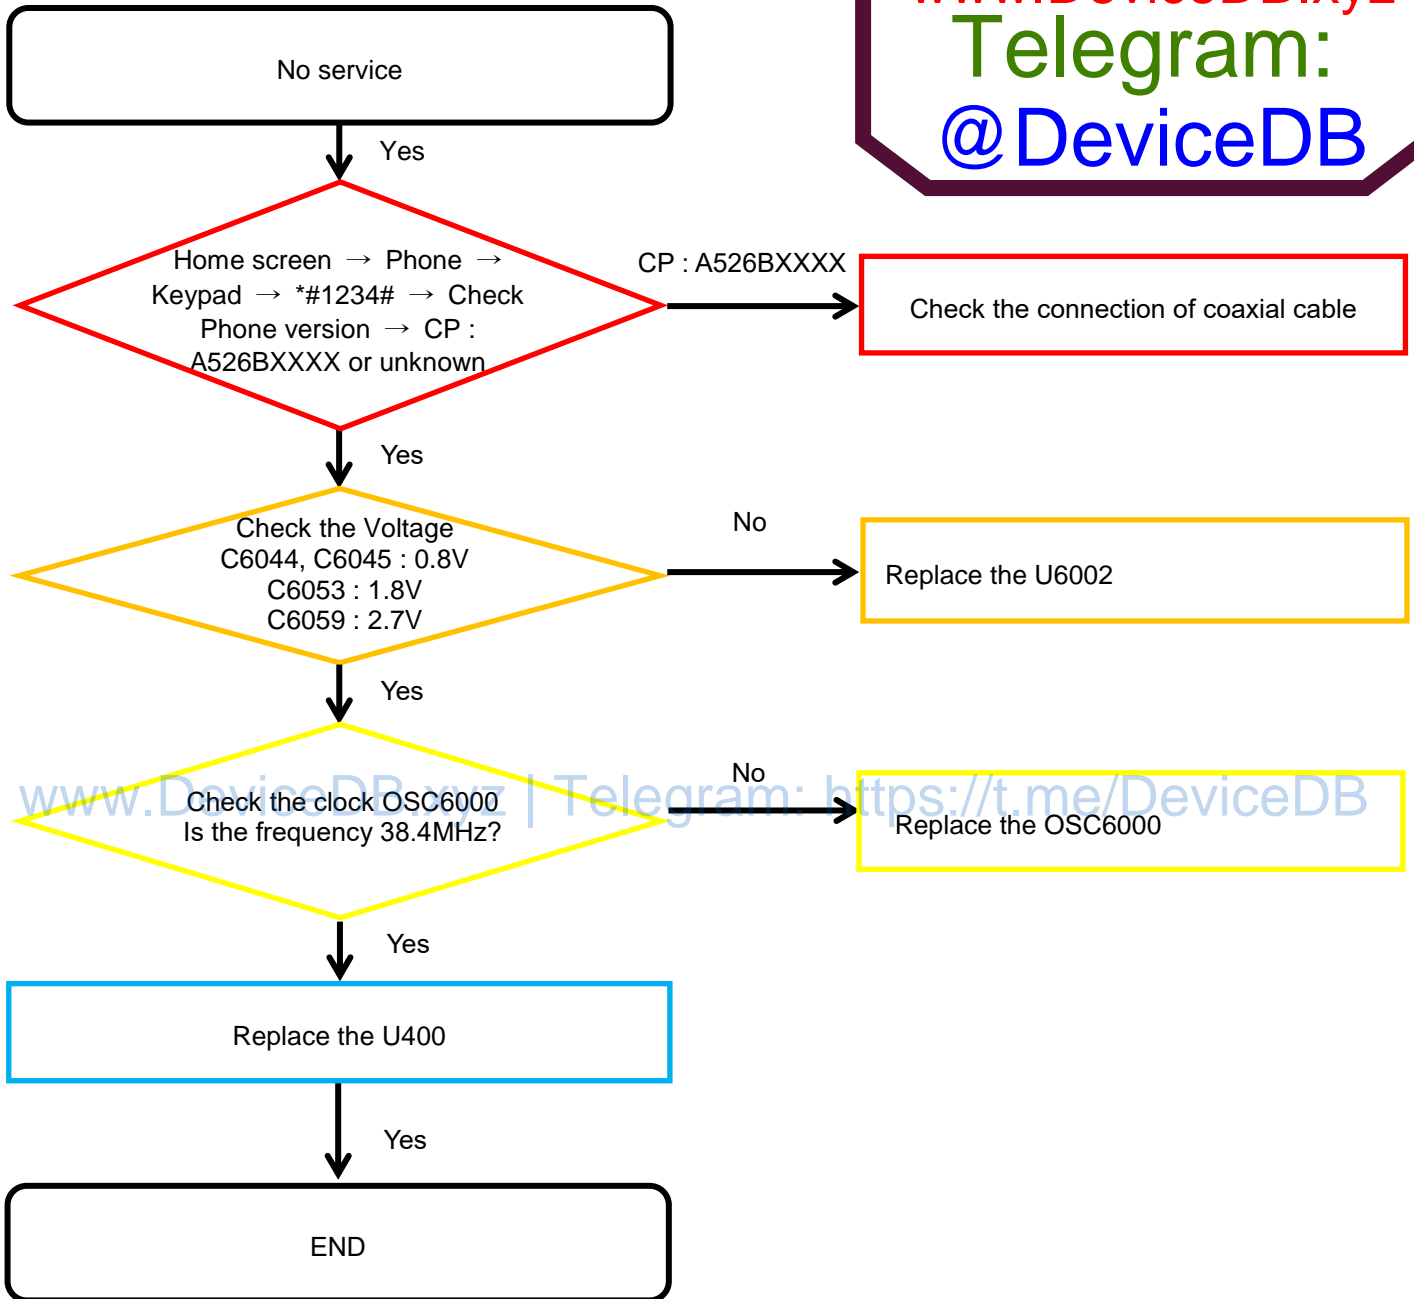

8-3. Flow chart of Troubleshooting.

Oscilloscope

Digital Multimeter

Power Supply

+ driver, ESD Safe Tweezer

8960 & Spectrum Analyzer

Soldering iron

www.DeviceDB.xyz
Telegram:
@DeviceDB

8. Level 3 Repair

8-4-1. Power On

8. Level 3 Repair

8-4-2. Initial

8. Level 3 Repair

8-4-3. No Service

www.DeviceDB.xyz
Telegram:
@DeviceDB

8. Level 3 Repair

8-4-4. SIM Part

www.DeviceDB.xyz
Telegram:
@DeviceDB

www.DeviceDB.xyz | [Telegram: https://t.me/DeviceDB](https://t.me/DeviceDB)

8. Level 3 Repair

8-4-5. T-Flash Part

www.DeviceDB.xyz
Telegram:
@DeviceDB

www.DeviceDB.xyz | Telegram: <https://t.me/DeviceDB>

8. Level 3 Repair

8-4-6. Cable Charging Part (Normal/Fast)

8. Level 3 Repair

8-4-7. OTG

8. Level 3 Repair

8-4-8-1. Magnetic Sensor

www.DeviceDB.xyz
Telegram:
[@DeviceDB](https://t.me/DeviceDB)

www.DeviceDB.xyz | Telegram: <https://t.me/DeviceDB>