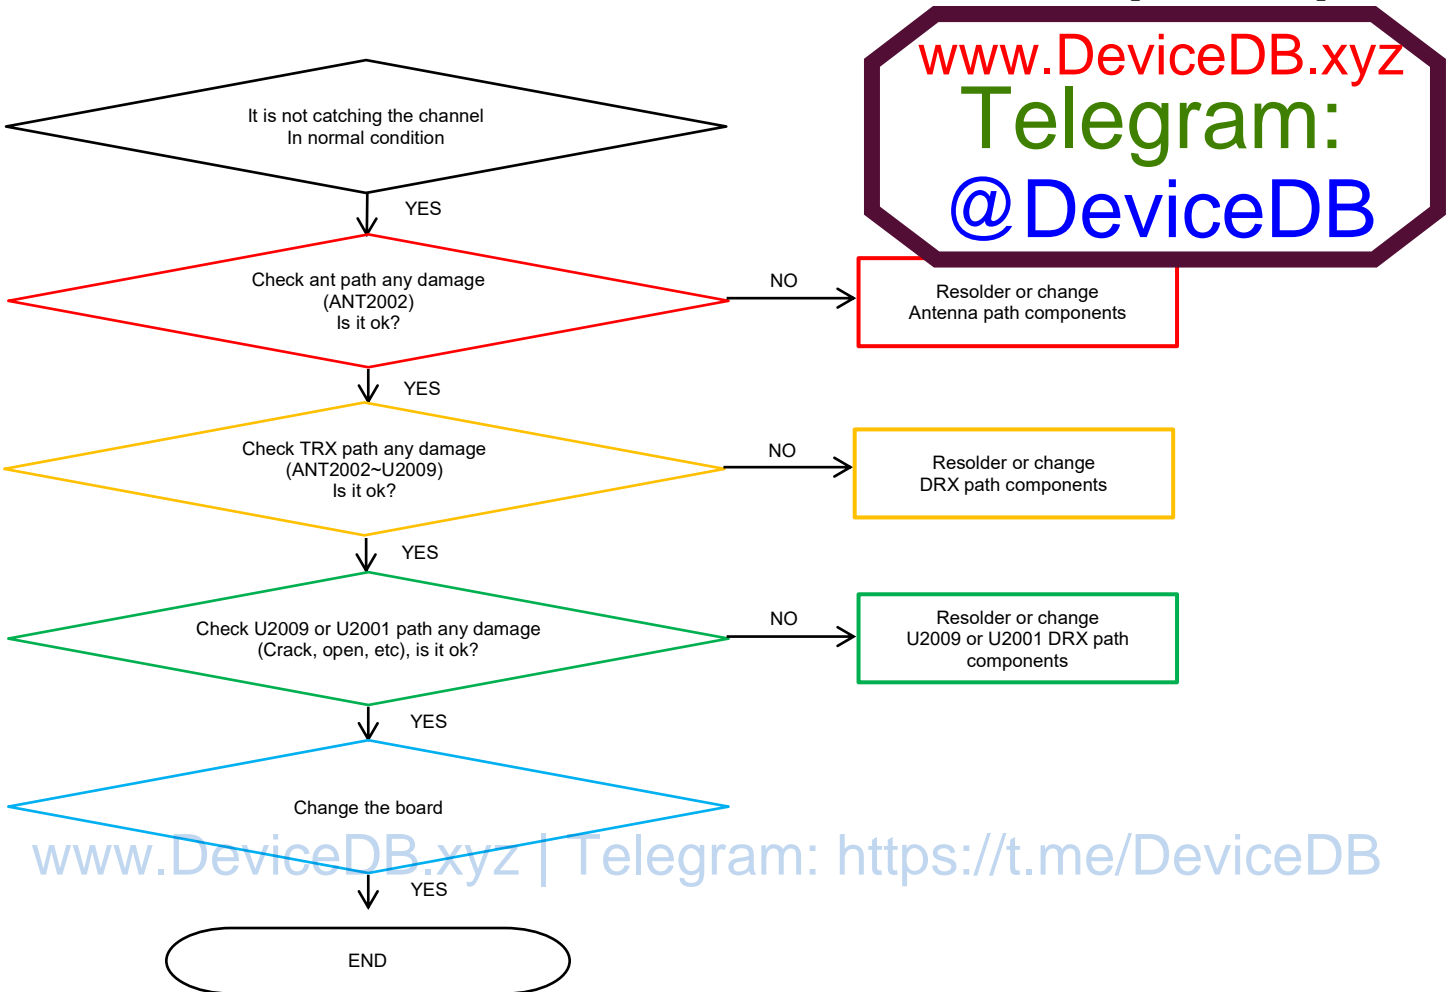

8. Level 3 Repair

8-4-24-2. GSM DCS/PCS, WCDMA B1/2/4, LTE B1/2/3/4/7/38/40/41/66 DRX [SM-A525M]