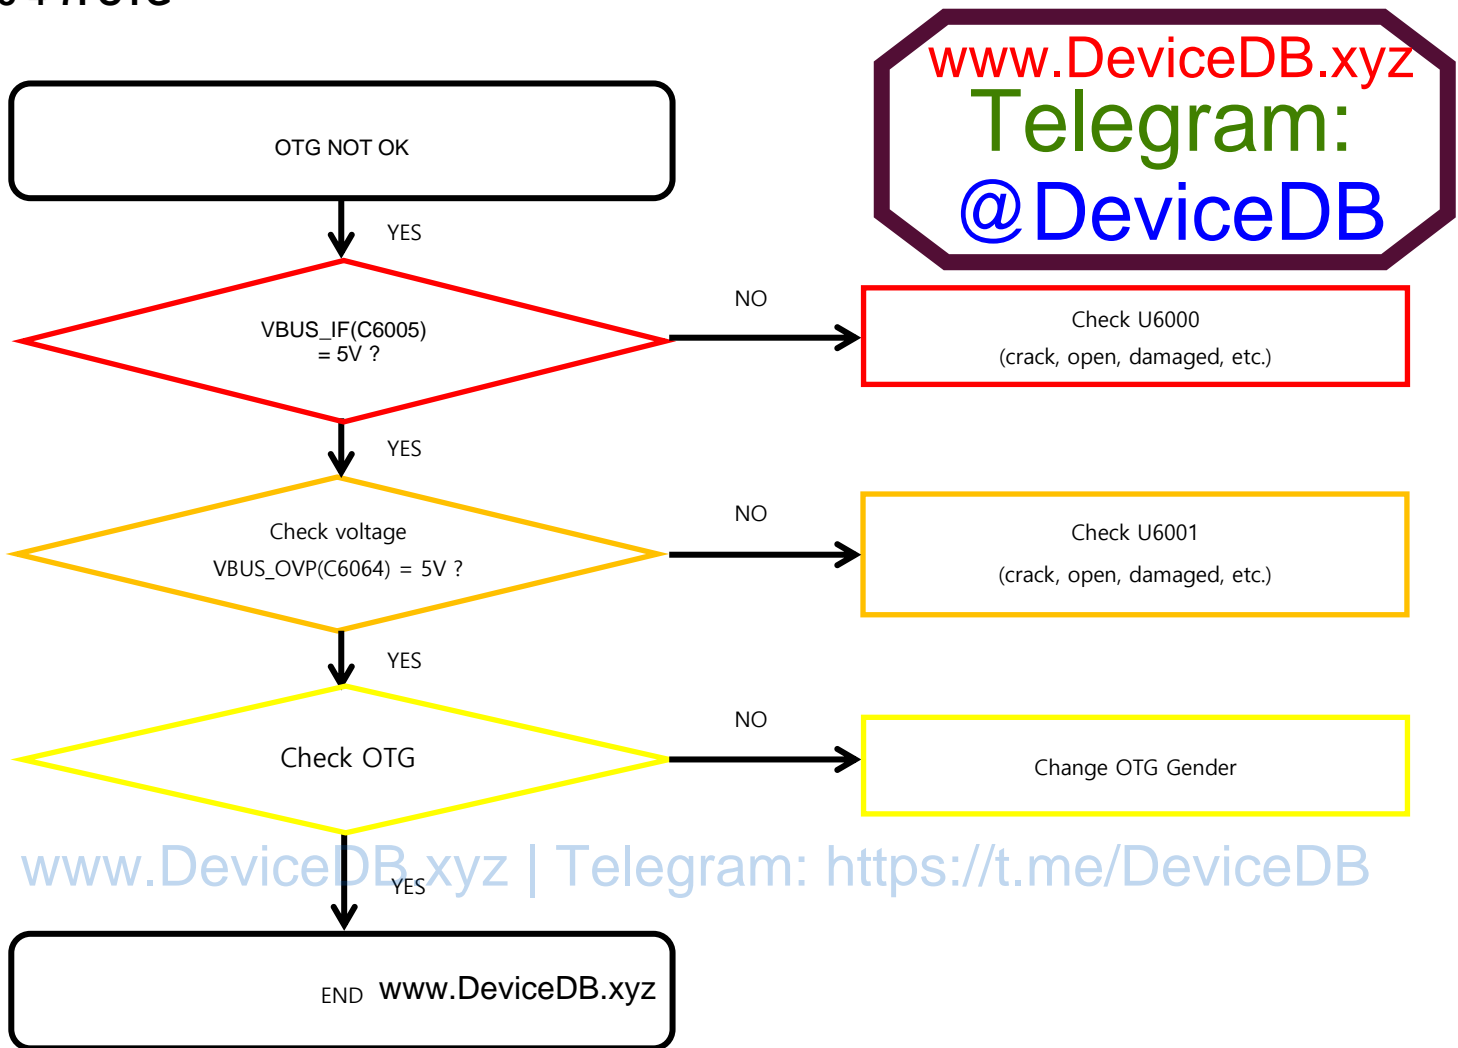

8. Level 3 Repair

8-4-1. Power On

8. Level 3 Repair

8-4-2. Initial

8. Level 3 Repair

8-4-3. No Service

www.DeviceDB.xyz
Telegram:
@DeviceDB

8. Level 3 Repair

8-4-4. SIM Part

www.DeviceDB.xyz
Telegram:
@DeviceDB

www.DeviceDB.xyz | [Telegram: https://t.me/DeviceDB](https://t.me/DeviceDB)

8. Level 3 Repair

8-4-5. T-Flash Part

www.DeviceDB.xyz
Telegram:
@DeviceDB

www.DeviceDB.xyz | Telegram: <https://t.me/DeviceDB>

8. Level 3 Repair

8-4-6. Cable Charging Part (Normal/Fast)

8. Level 3 Repair

8-4-7. OTG

8. Level 3 Repair

8-4-8-1. Magnetic Sensor

www.DeviceDB.xyz
Telegram:
[@DeviceDB](https://t.me/DeviceDB)

www.DeviceDB.xyz | Telegram: <https://t.me/DeviceDB>