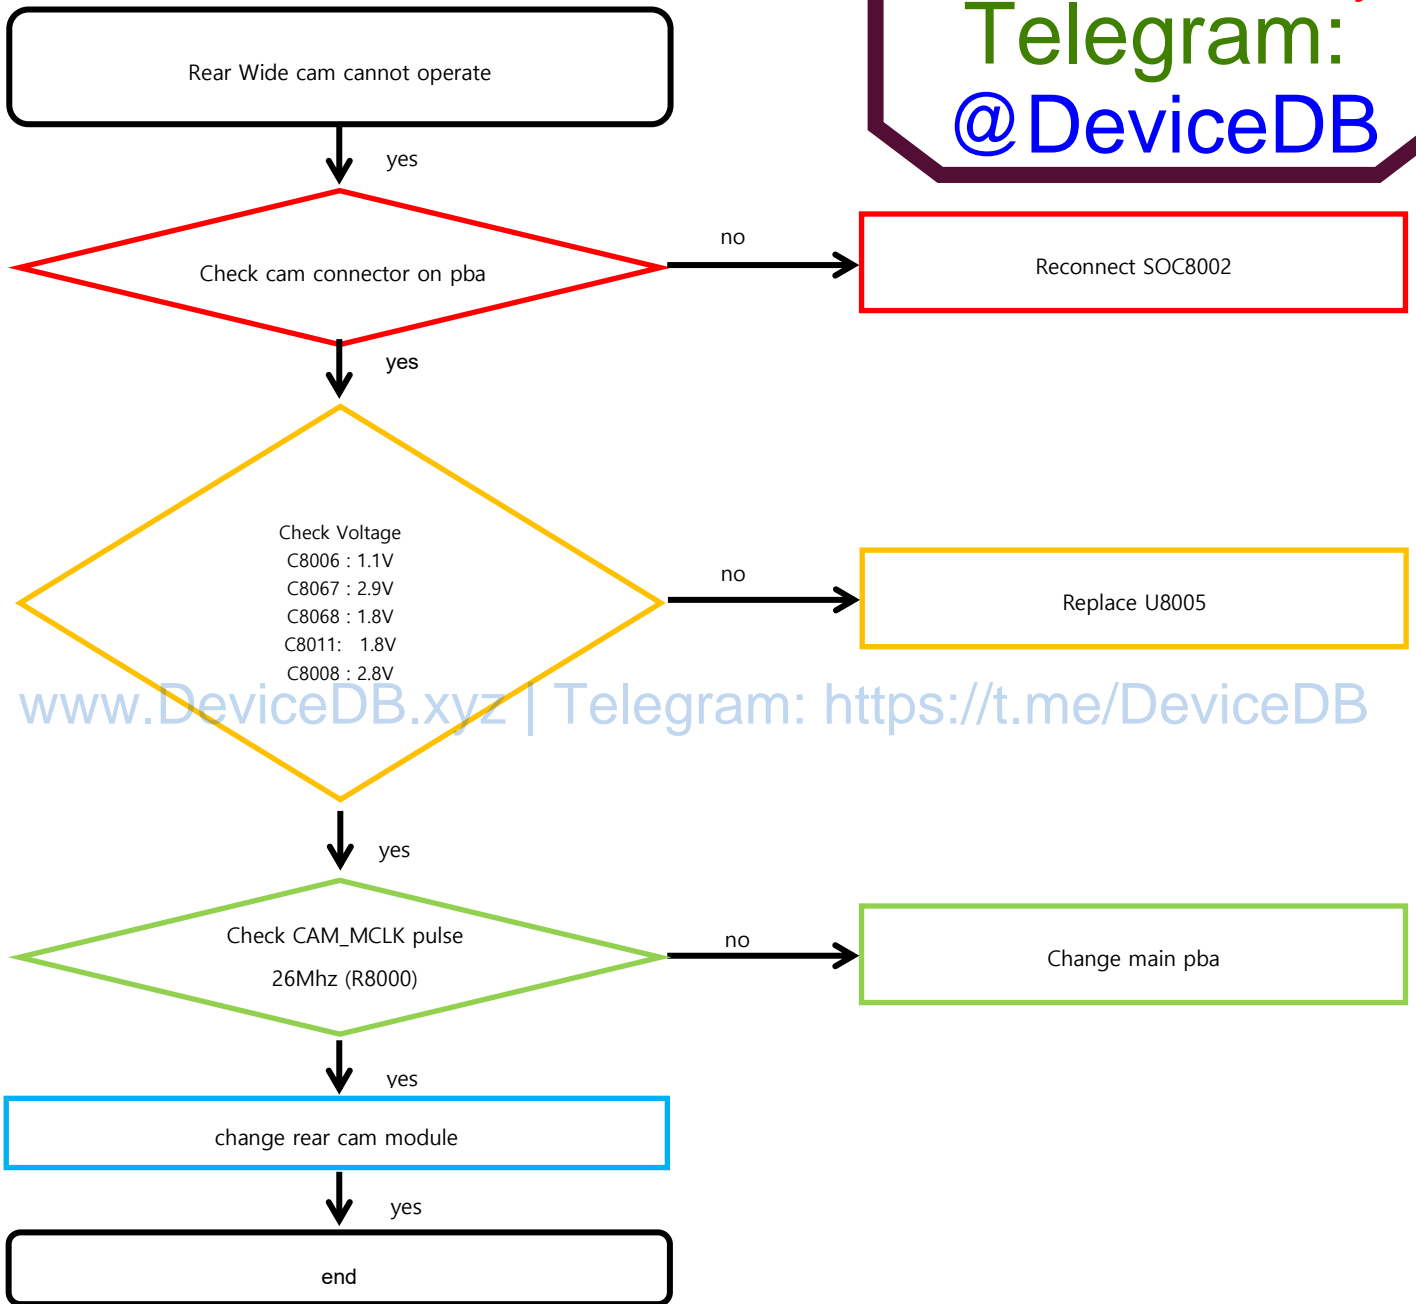

8. Level 3 Repair

8-4-16. Display

www.DeviceDB.xyz
Telegram:
@DeviceDB

www.DeviceDB.xyz | Telegram: <https://t.me/DeviceDB>

8. Level 3 Repair

8-4-17. Rear CAMERA (64M)

www.DeviceDB.xyz | Telegram: <https://t.me/DeviceDB>