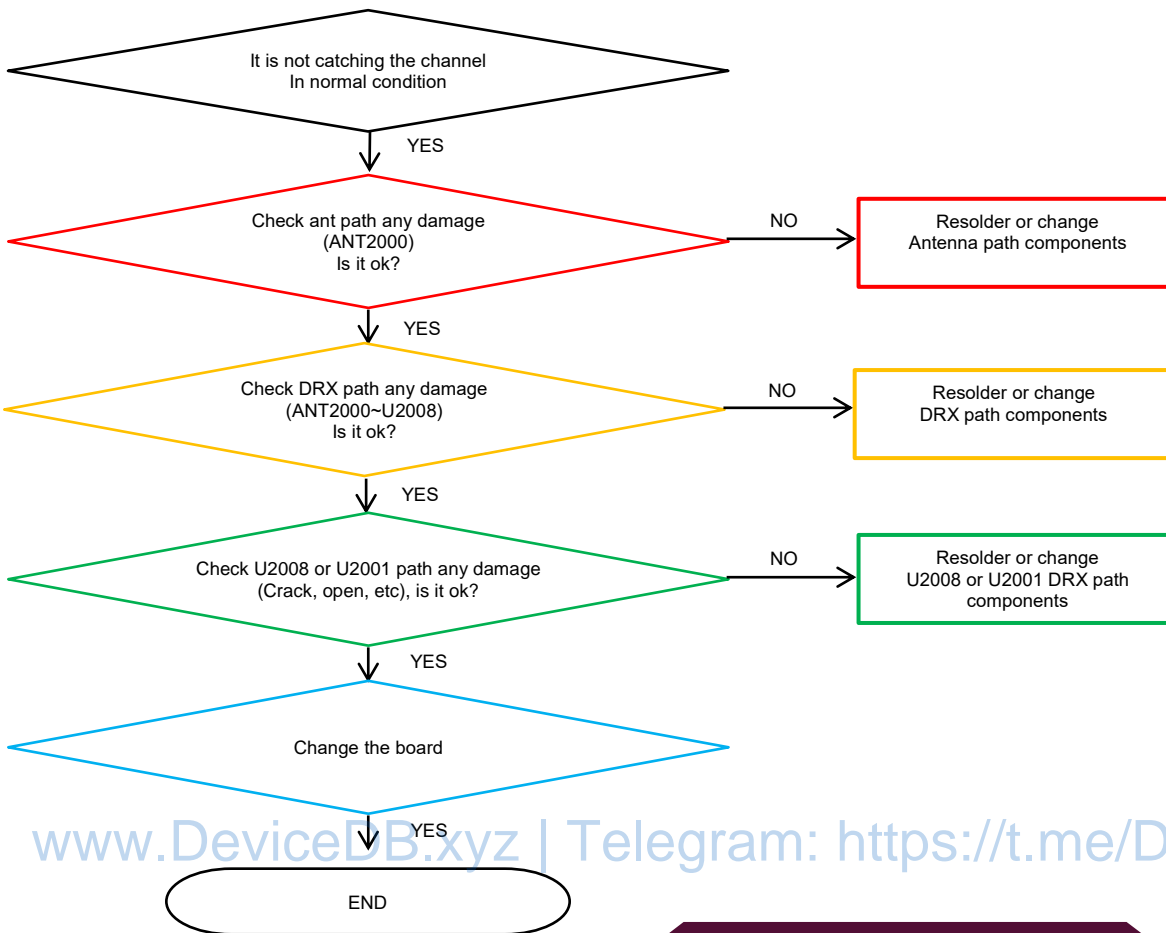

---

8. Level 3 Repair

8-4-23-1. GSM850/900, WCDMA B5/8, LTE B5/8/12/17/20/26/28 DRX [SM-A525F]

www.DeviceDB.xyz | Telegram: <https://t.me/DeviceDB>

www.DeviceDB.xyz
Telegram:
@DeviceDB