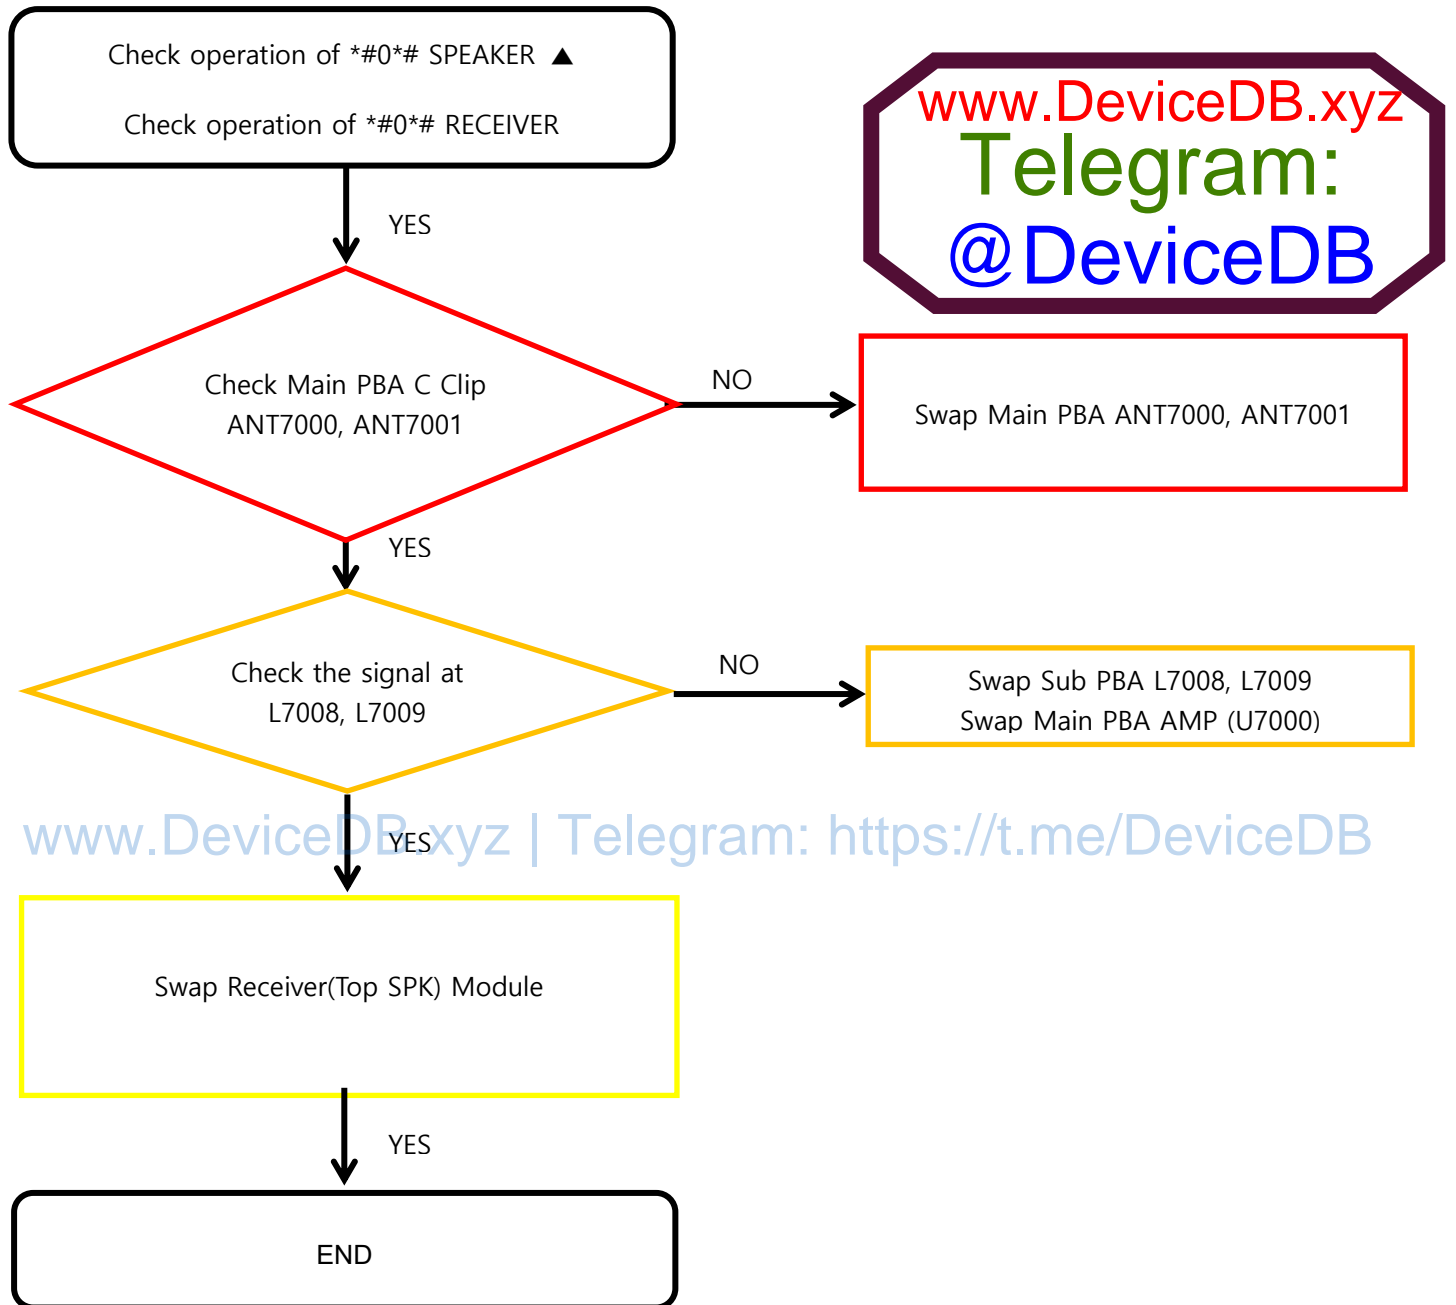

5. **YouTube** -

<https://www.youtube.com/channel/UCzLTdb2cHTbEIPpvvy3arQ/>

Join !!!

8. Level 3 Repair

8-4-8-5. Fingerprint Sensor

www.DeviceDB.xyz | Telegram: <https://t.me/DeviceDB>

8. Level 3 Repair

8-4-9-1. Microphone Part - Main MIC

8. Level 3 Repair

8-4-9-2. Microphone Part - Sub(2nd) MIC

8. Level 3 Repair

8-4-10. Speaker Part - Bottom speaker

8. Level 3 Repair

8-4-11. Speaker Part - Top speaker

8. Level 3 Repair

8-4-12. BT/WIFI

8. Level 3 Repair

8-4-13. GPS

8. Level 3 Repair

8-4-14. NFC

www.DeviceDB.xyz
Telegram:
@DeviceDB

[Telegram: https://t.me/DeviceDB](https://t.me/DeviceDB)

8. Level 3 Repair

8-4-15. FM Radio