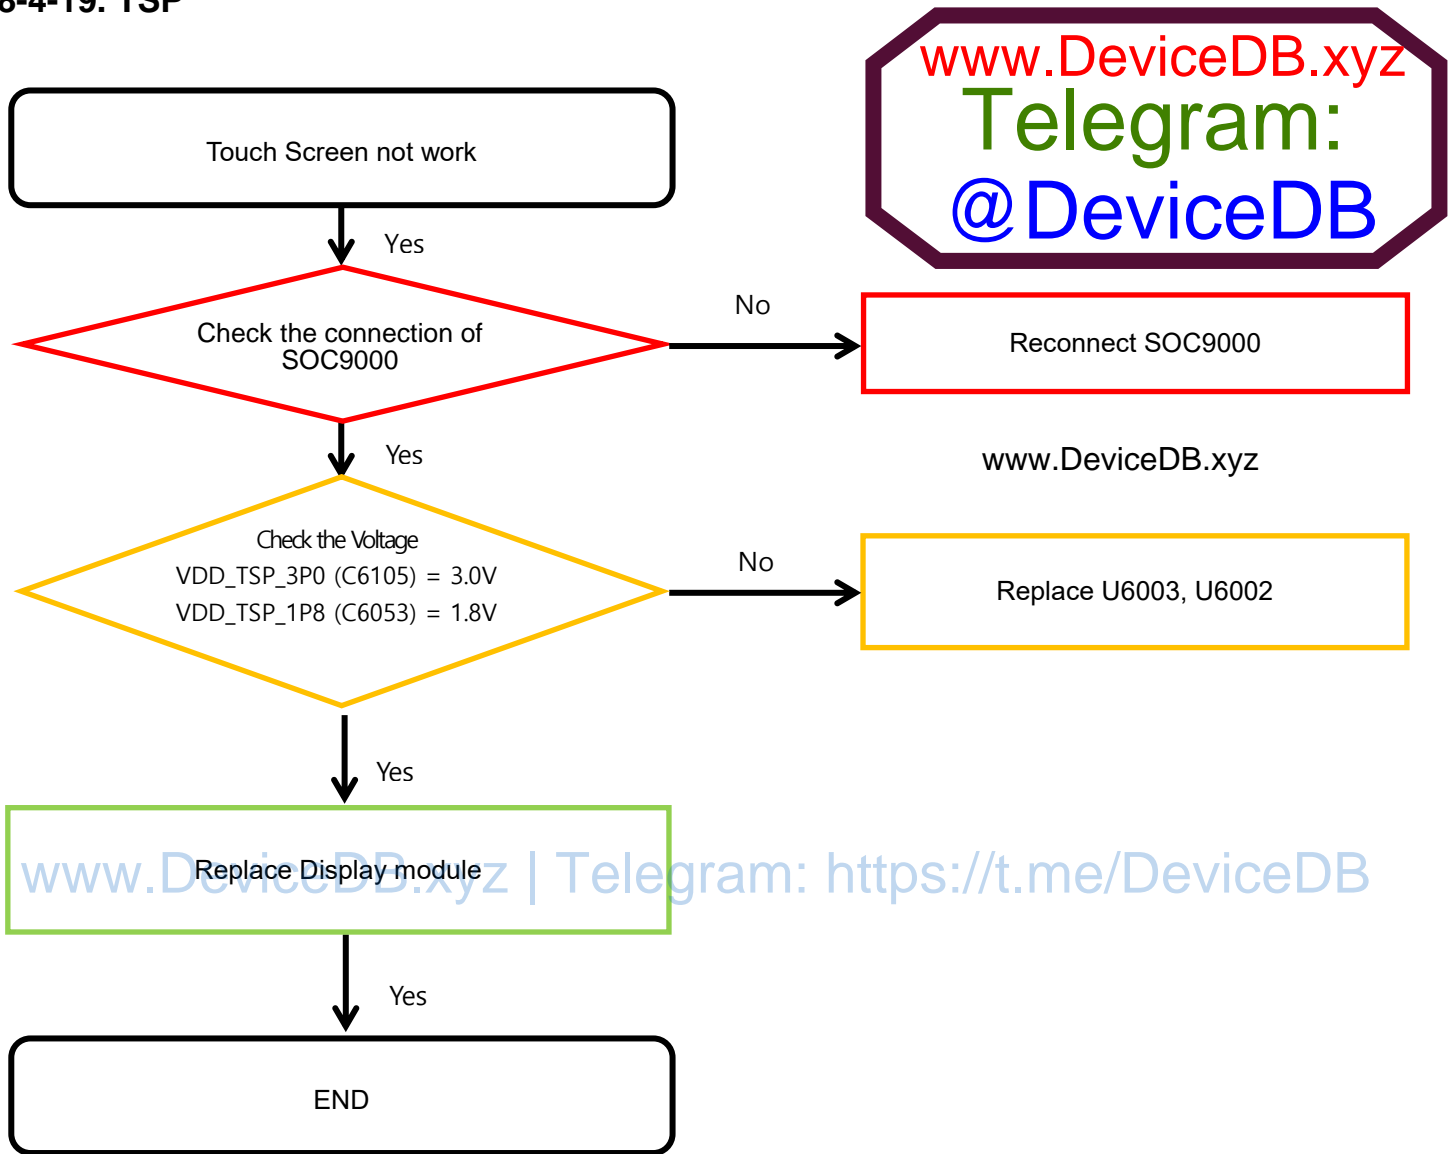

8. Level 3 Repair

8-4-19. TSP