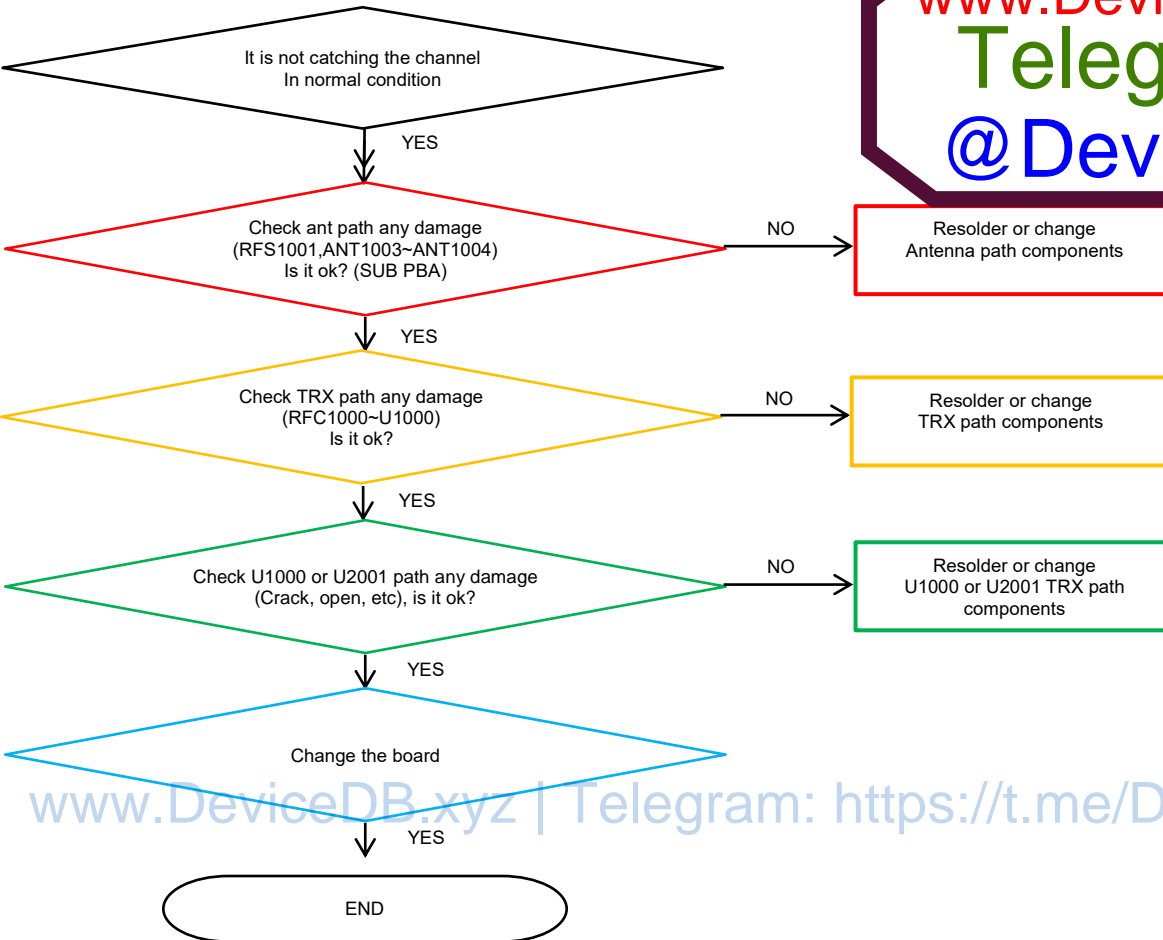

8. Level 3 Repair

8-4-21. GSM850/900, WCDMA B5/8, LTE B5/8/12/17/20/26/28 TRX

www.DeviceDB.xyz
Telegram:
@DeviceDB

www.DeviceDB.xyz | Telegram: <https://t.me/DeviceDB>