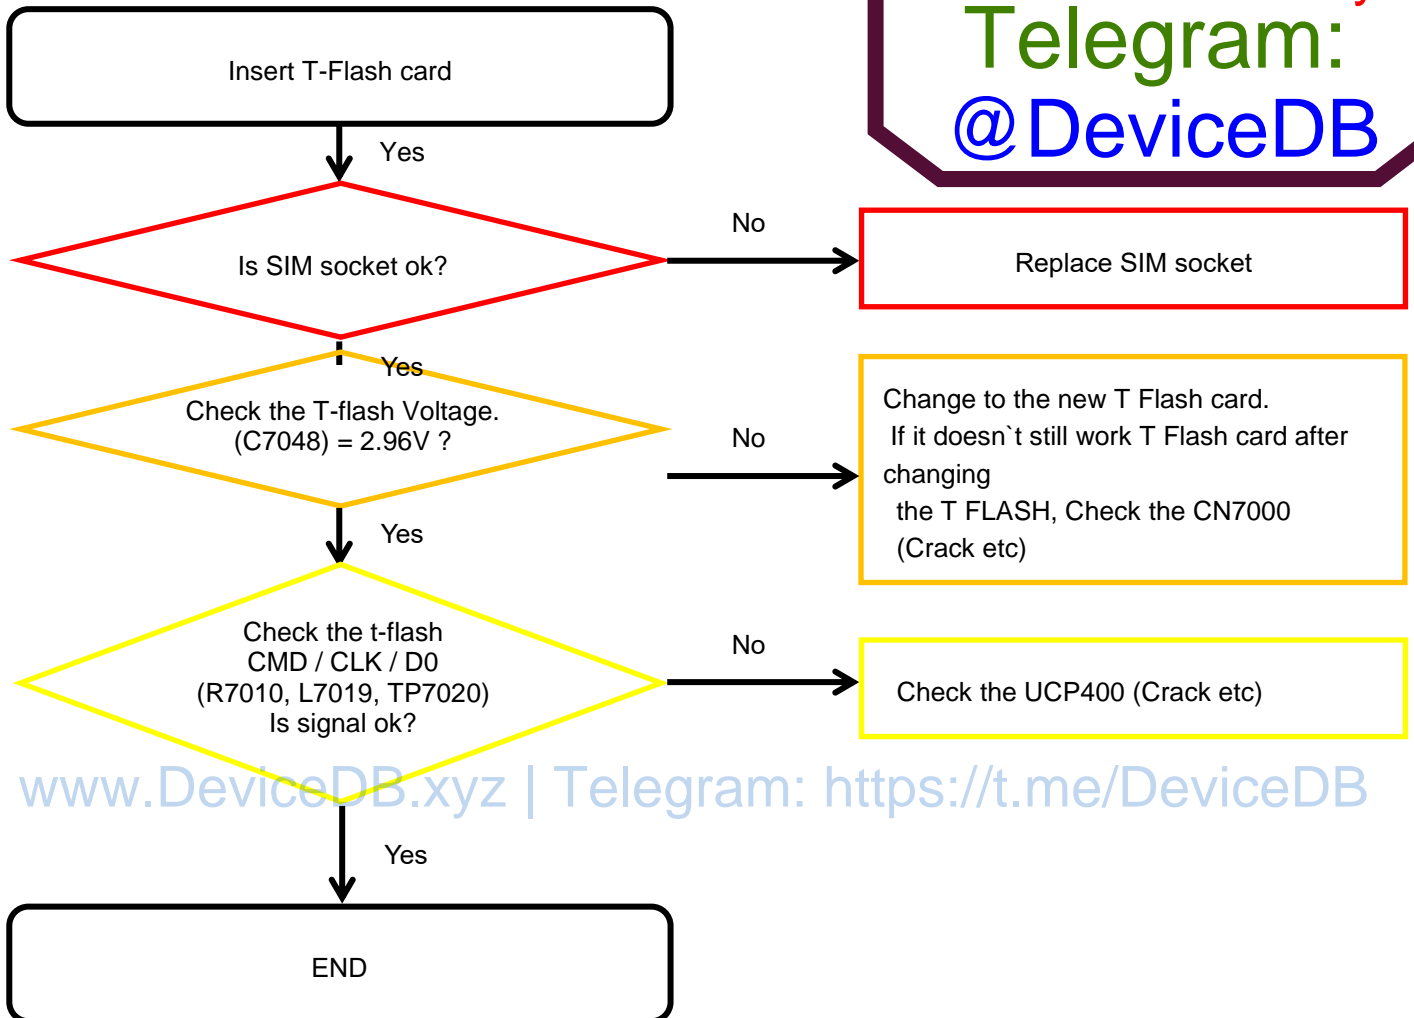

8-4-4. SIM Part

www.DeviceDB.xyz
Telegram:
@DeviceDB

www.DeviceDB.xyz | [Telegram: https://t.me/DeviceDB](https://t.me/DeviceDB)

8. Level 3 Repair

8-4-5. T-Flash Part

www.DeviceDB.xyz
Telegram:
@DeviceDB

www.DeviceDB.xyz | Telegram: <https://t.me/DeviceDB>

8. Level 3 Repair

8-4-6. Cable Charging Part (Normal/Fast)

8. Level 3 Repair

8-4-7. OTG

8. Level 3 Repair

8-4-8-1. Magnetic Sensor

www.DeviceDB.xyz
Telegram:
[@DeviceDB](https://t.me/DeviceDB)

www.DeviceDB.xyz | Telegram: <https://t.me/DeviceDB>