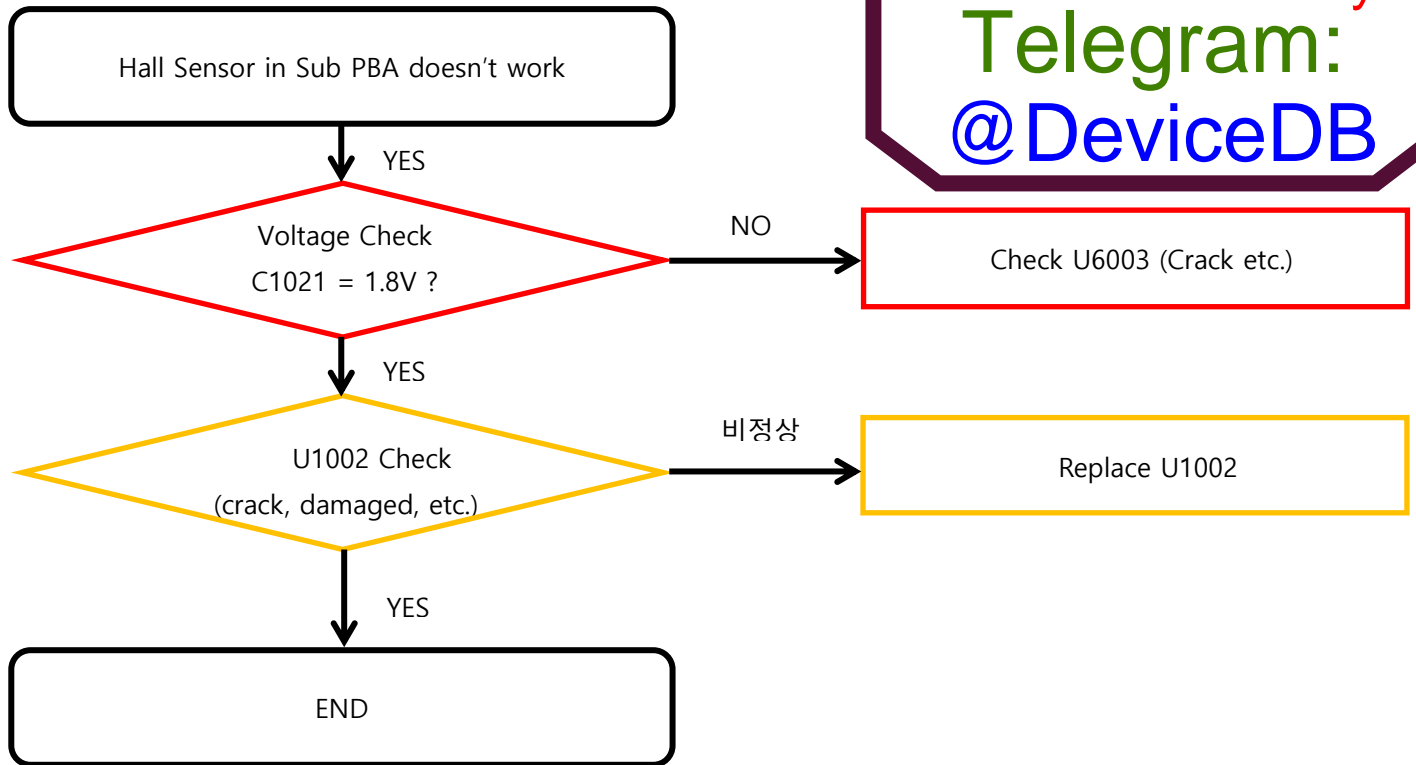

8. Level 3 Repair

8-4-8-2. 6Axis Sensor

www.DeviceDB.xyz
Telegram:
@DeviceDB

8. Level 3 Repair

8-4-8-3. RGB Light sensor

8. Level 3 Repair

8-4-8-4. Hall Sensor

www.DeviceDB.xyz
Telegram:
[@DeviceDB](https://t.me/DeviceDB)