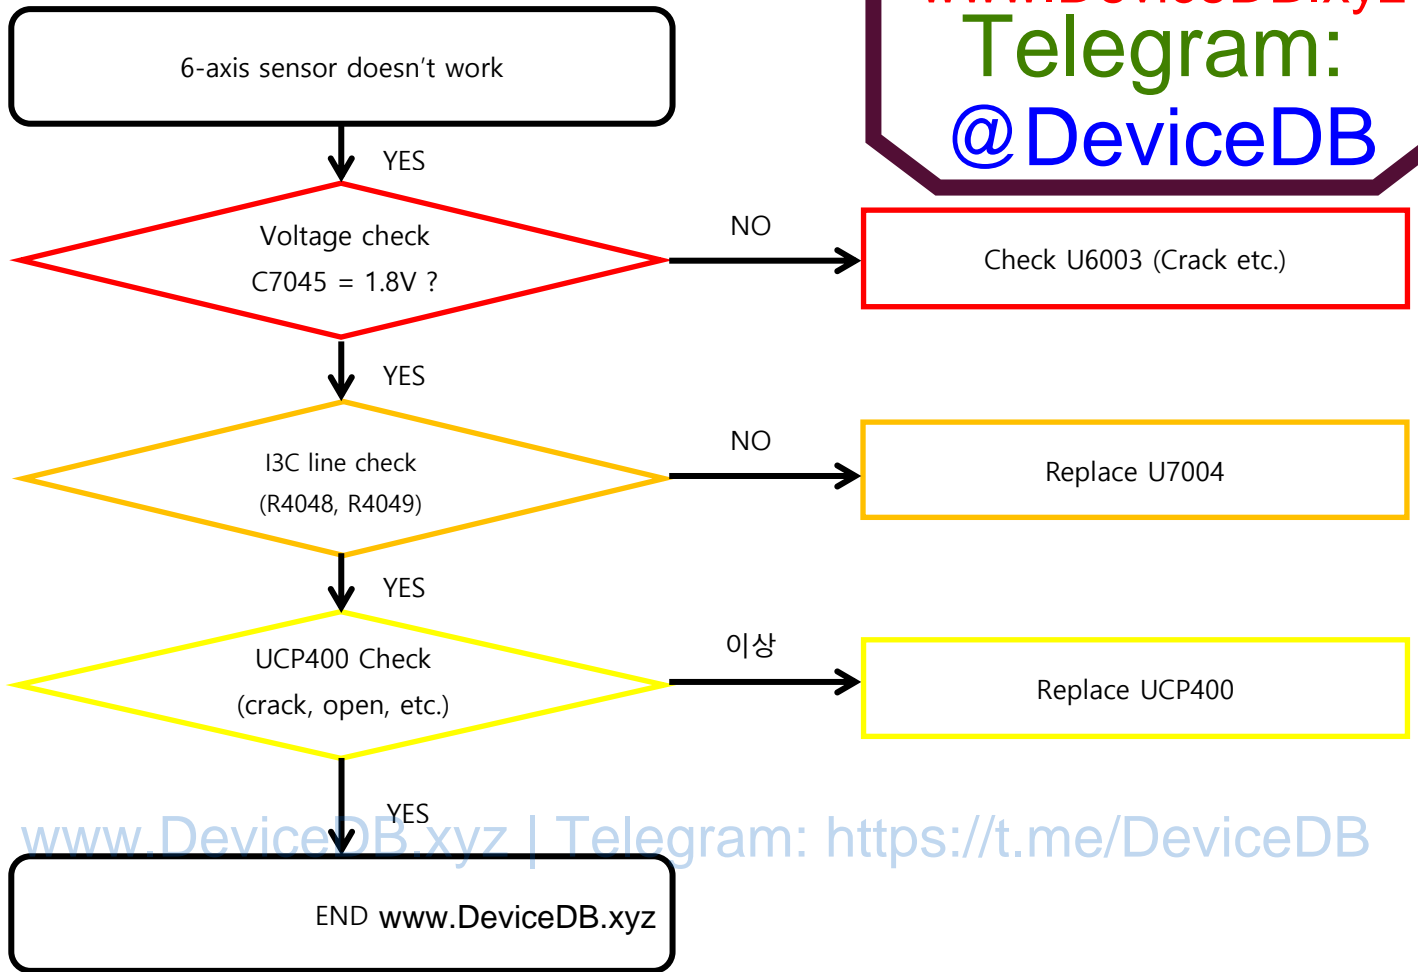

8-4-4. SIM Part

www.DeviceDB.xyz
Telegram:
@DeviceDB

www.DeviceDB.xyz | [Telegram: https://t.me/DeviceDB](https://t.me/DeviceDB)

8. Level 3 Repair

8-4-5. T-Flash Part

www.DeviceDB.xyz
Telegram:
@DeviceDB

www.DeviceDB.xyz | Telegram: <https://t.me/DeviceDB>

8. Level 3 Repair

8-4-6. Cable Charging Part (Normal/Fast)

8. Level 3 Repair

8-4-7. OTG

8. Level 3 Repair

8-4-8-1. Magnetic Sensor

www.DeviceDB.xyz
Telegram:
[@DeviceDB](https://t.me/DeviceDB)

www.DeviceDB.xyz | Telegram: <https://t.me/DeviceDB>

8. Level 3 Repair

8-4-8-2. 6Axis Sensor

www.DeviceDB.xyz
Telegram:
@DeviceDB

8. Level 3 Repair

8-4-8-3. RGB Light sensor

8. Level 3 Repair

8-4-8-4. Hall Sensor

www.DeviceDB.xyz
Telegram:
[@DeviceDB](https://t.me/DeviceDB)