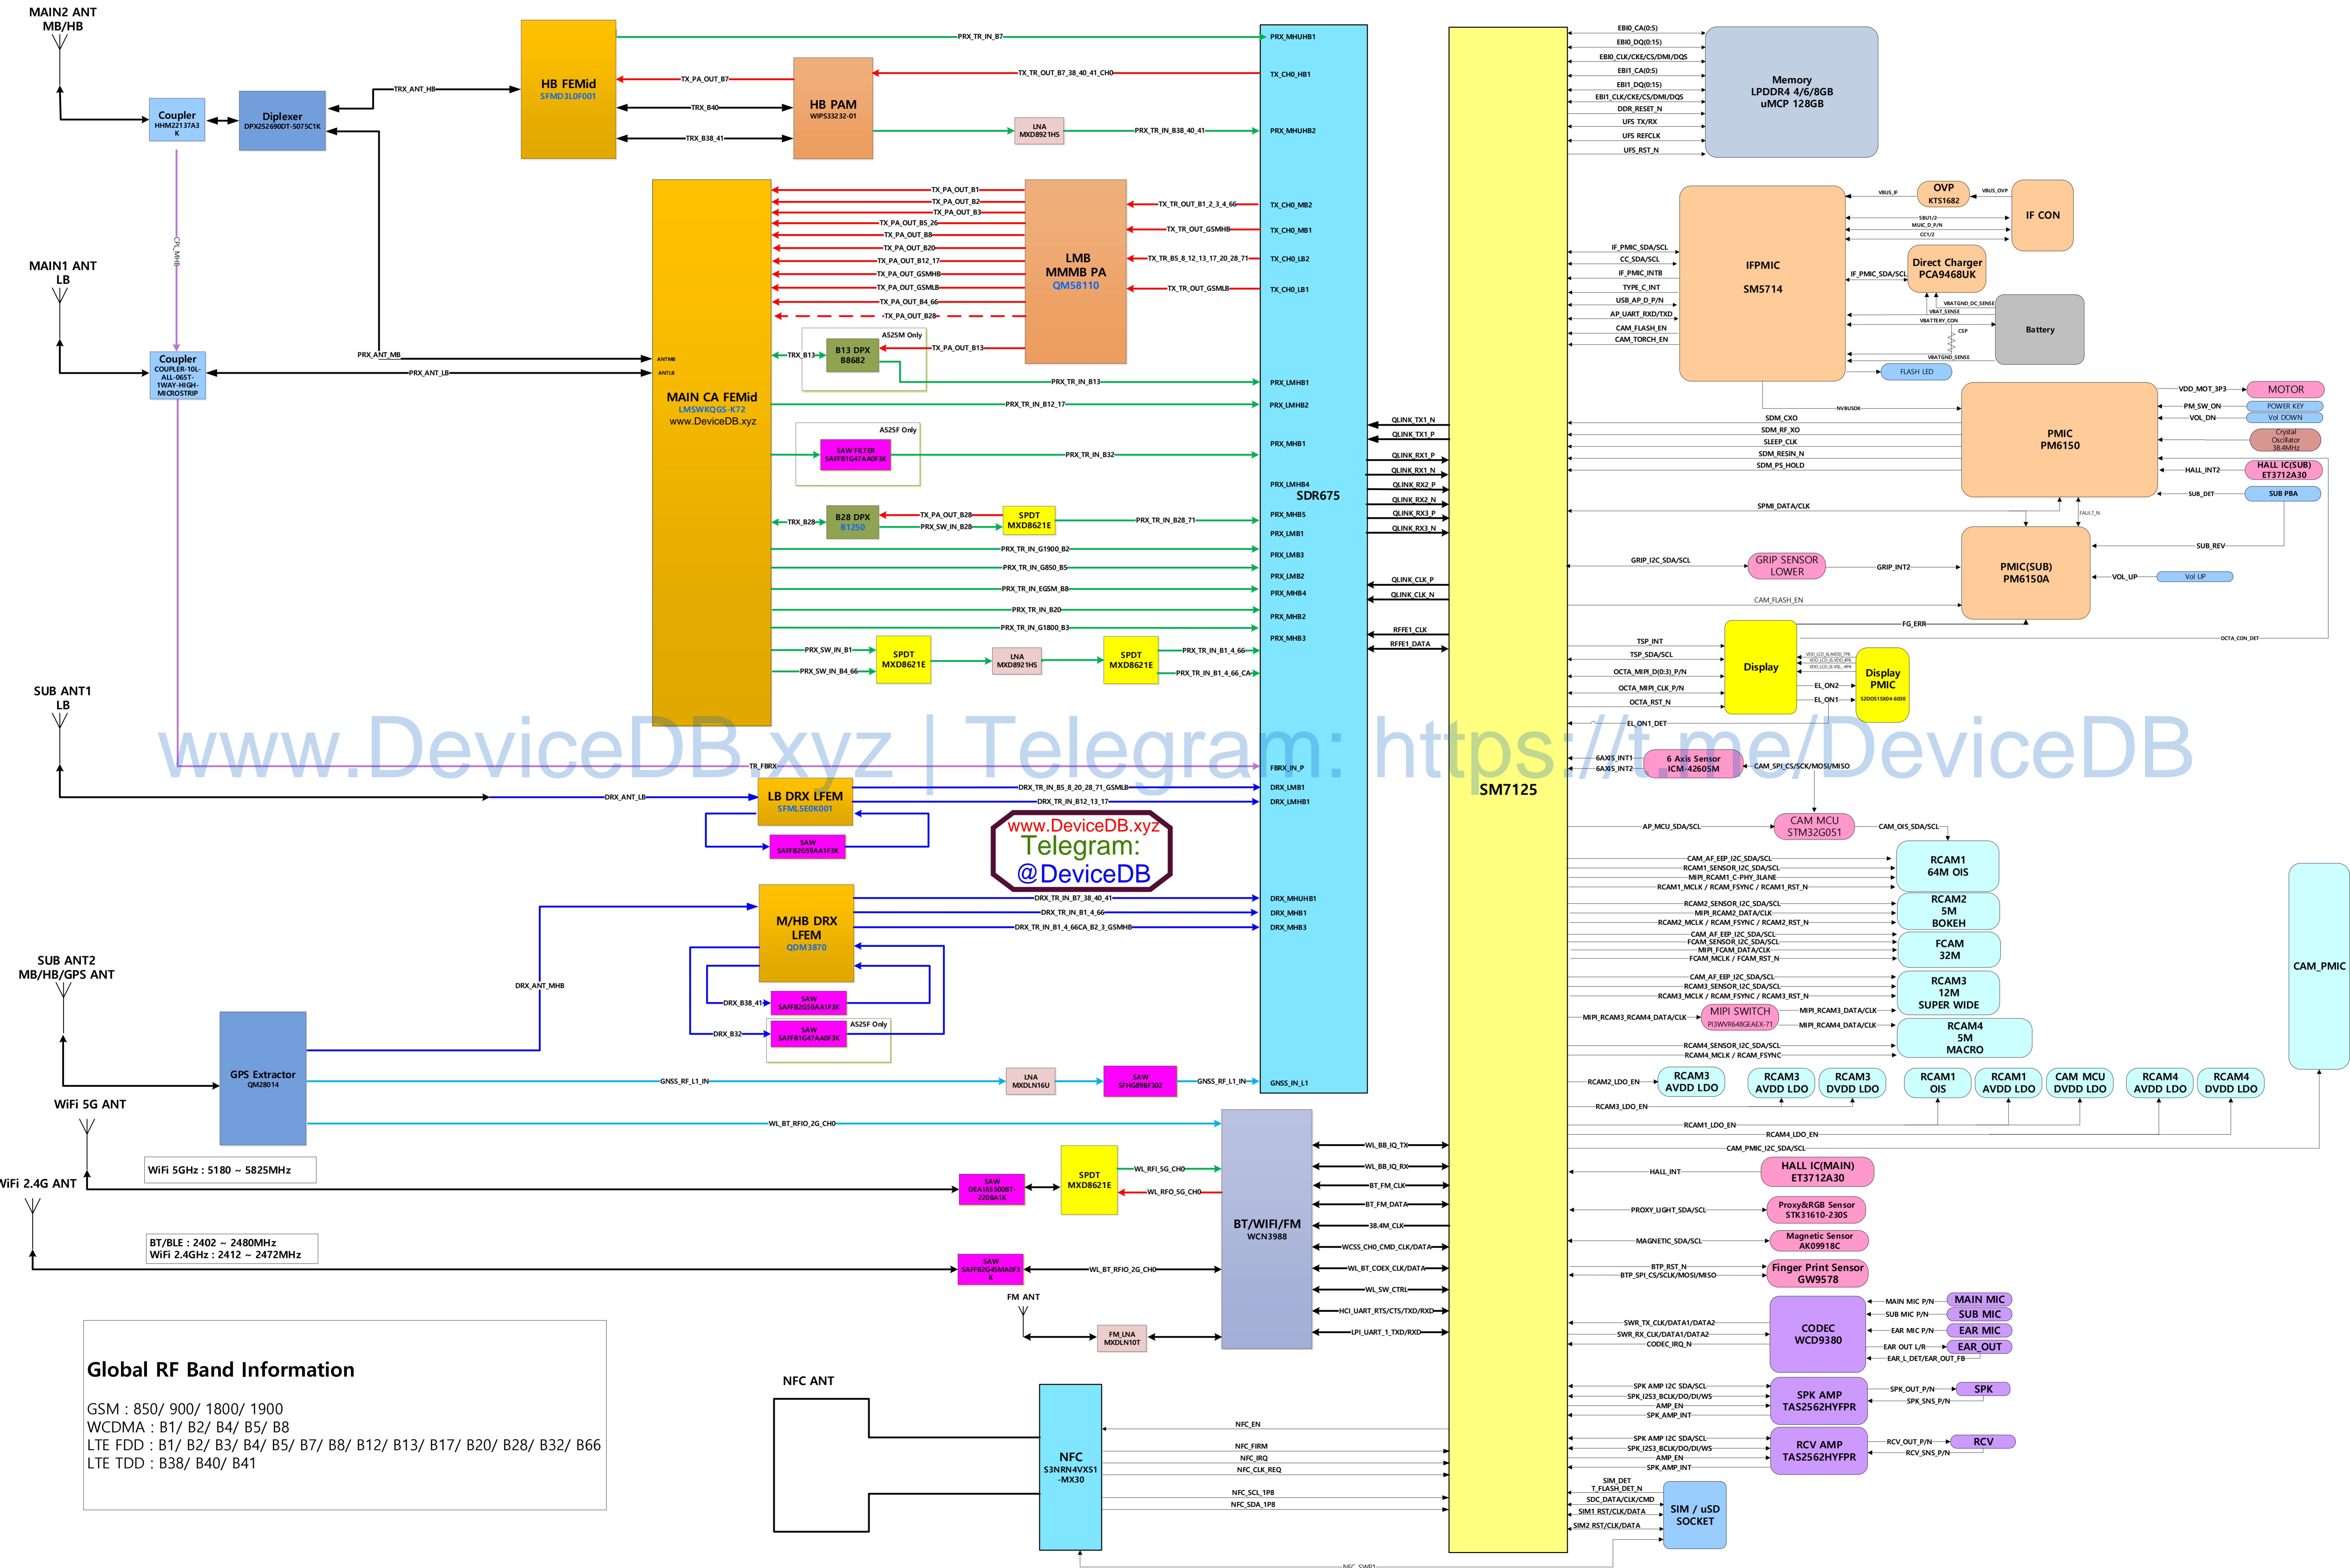

8. Level 3 Repair

8-1. Components Layout

www.DeviceDB.xyz / Telegram: <https://t.me/DeviceDB>

www.DeviceDB.xyz
Telegram:
@DeviceDB

8. Level 3 Repair

SM-A525F Block Diagram

SM-A525F/M
Common

Global RF Band Information

GSM : 850/ 900/ 1800/ 1900
WCDMA : B1/ B2/ B4/ B5/ B8
LTE FDD : B1/ B2/ B3/ B4/ B5/ B7/ B8/ B12/ B13/ B17/ B20/ B28/ B32/ B66
LTE TDD : B38/ B40/ B41

www.DeviceDB.xyz
Telegram: @DeviceDB

SM7125

CAM_PMIC

8. Level 3 Repair

8-3. Flow chart of Troubleshooting.

Oscilloscope

Digital Multimeter

Power Supply

+ driver, ESD Safe Tweezer

8960 & Spectrum Analyzer

Soldering iron

www.DeviceDB.xyz
Telegram:
@DeviceDB

8. Level 3 Repair

8-4-1. Power On

8. Level 3 Repair

8-4-2. Initial

8. Level 3 Repair

8-4-3. No Service

www.DeviceDB.xyz
Telegram:
@DeviceDB

8. Level 3 Repair