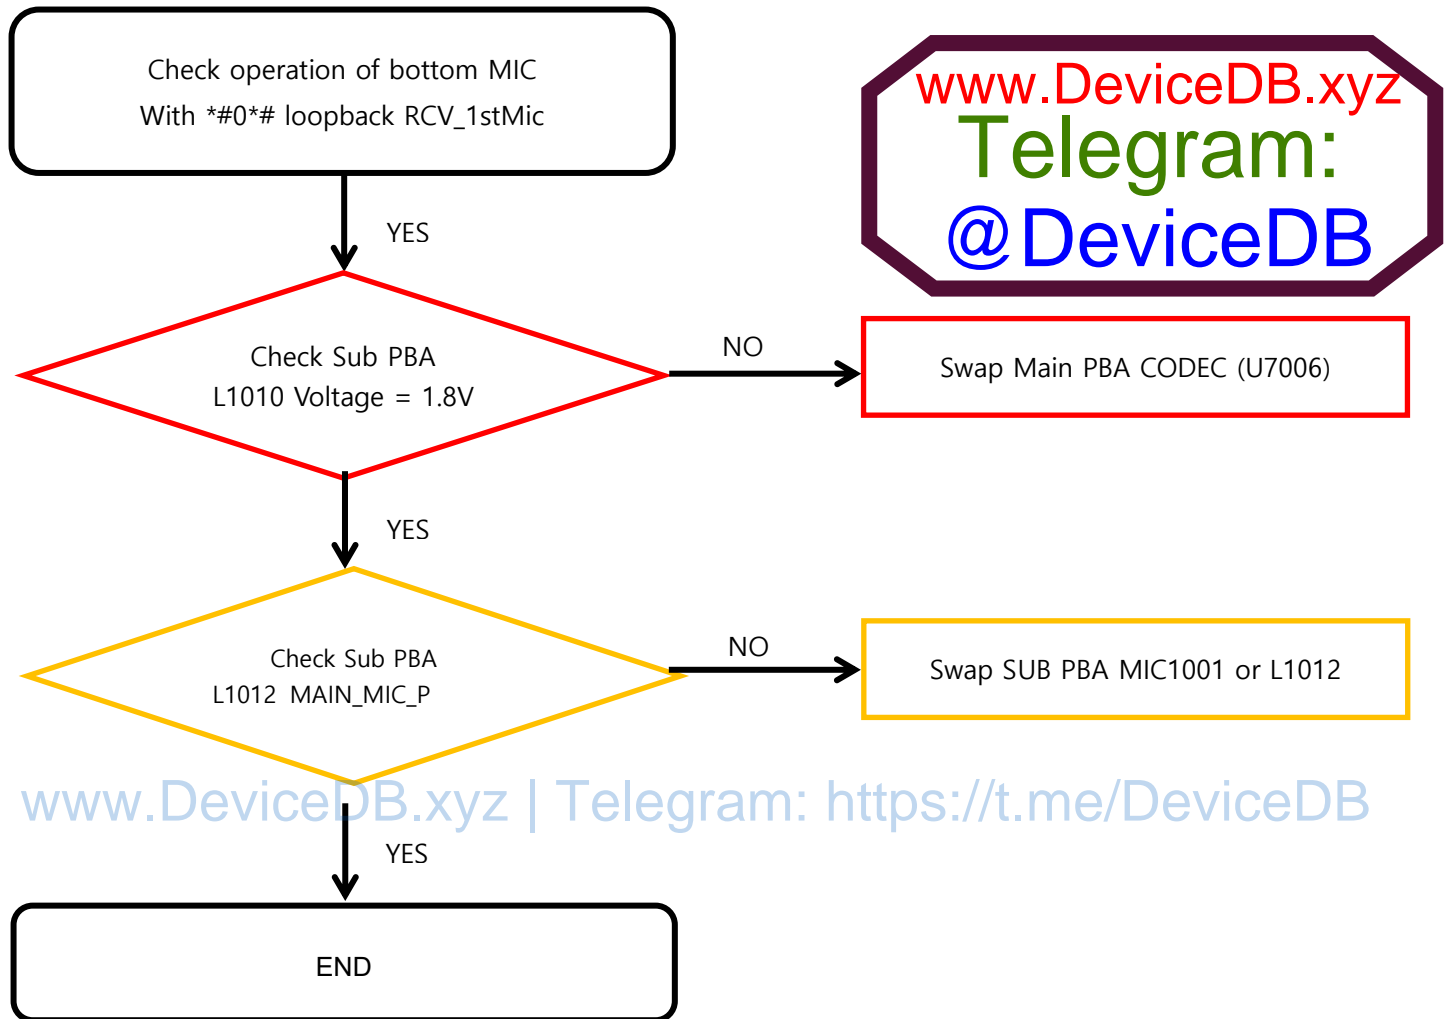

5. **YouTube** -

<https://www.youtube.com/channel/UCzLTdb2cHTbEIPpvvy3arQ/>

Join !!!

8. Level 3 Repair

8-4-8-5. Fingerprint Sensor

www.DeviceDB.xyz | Telegram: <https://t.me/DeviceDB>

8. Level 3 Repair

8-4-9-1. Microphone Part - Main MIC