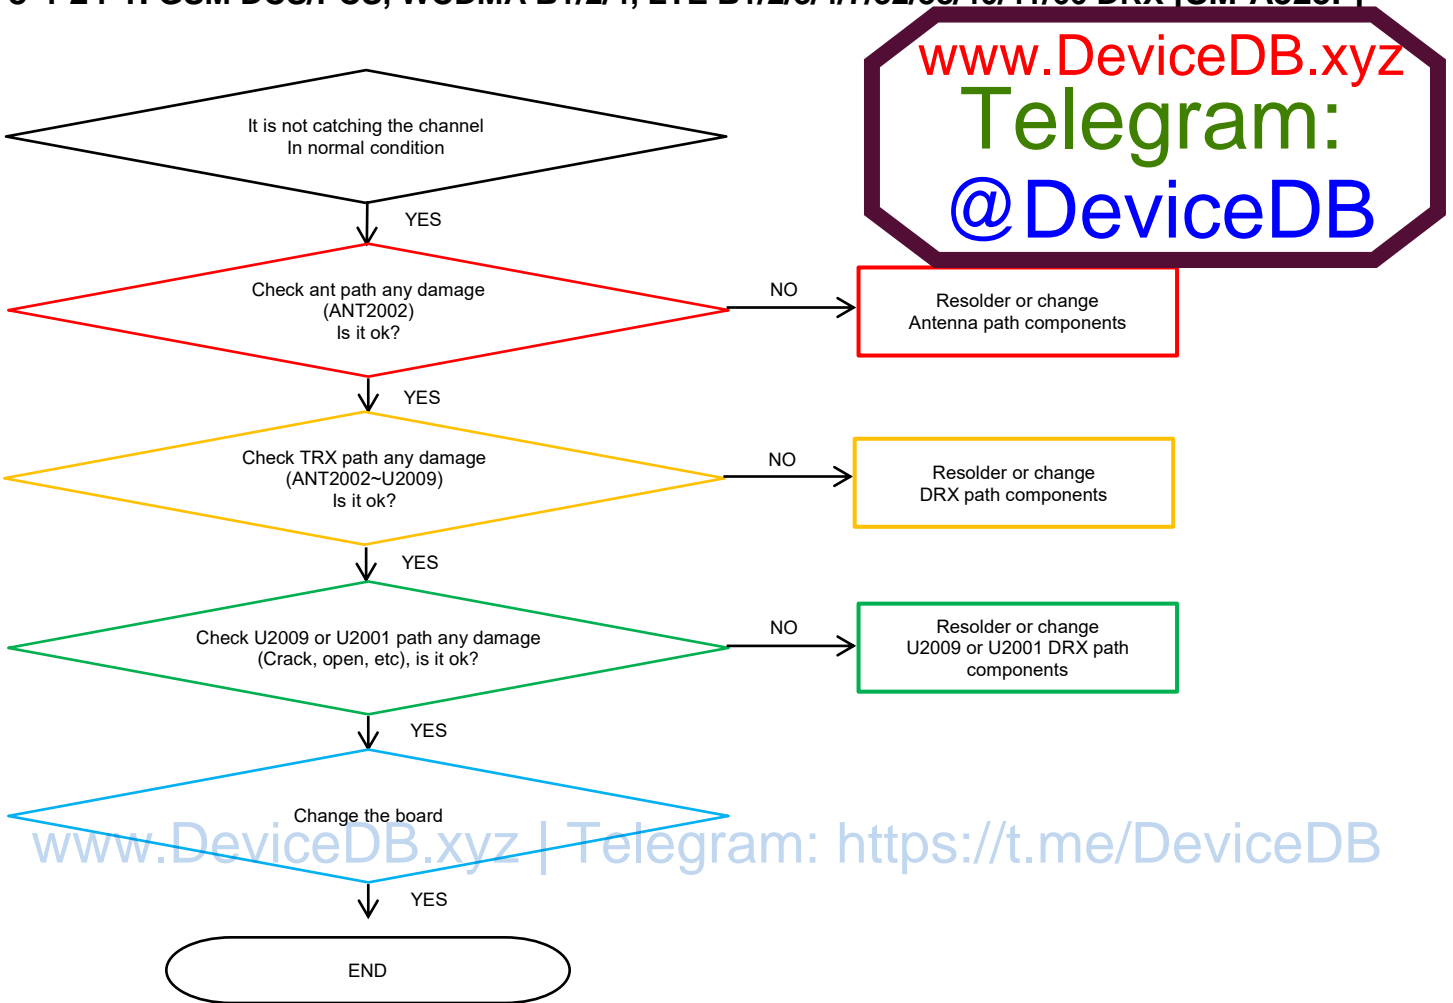

8. Level 3 Repair

8-4-24-1. GSM DCS/PCS, WCDMA B1/2/4, LTE B1/2/3/4/7/32/38/40/41/66 DRX [SM-A525F]