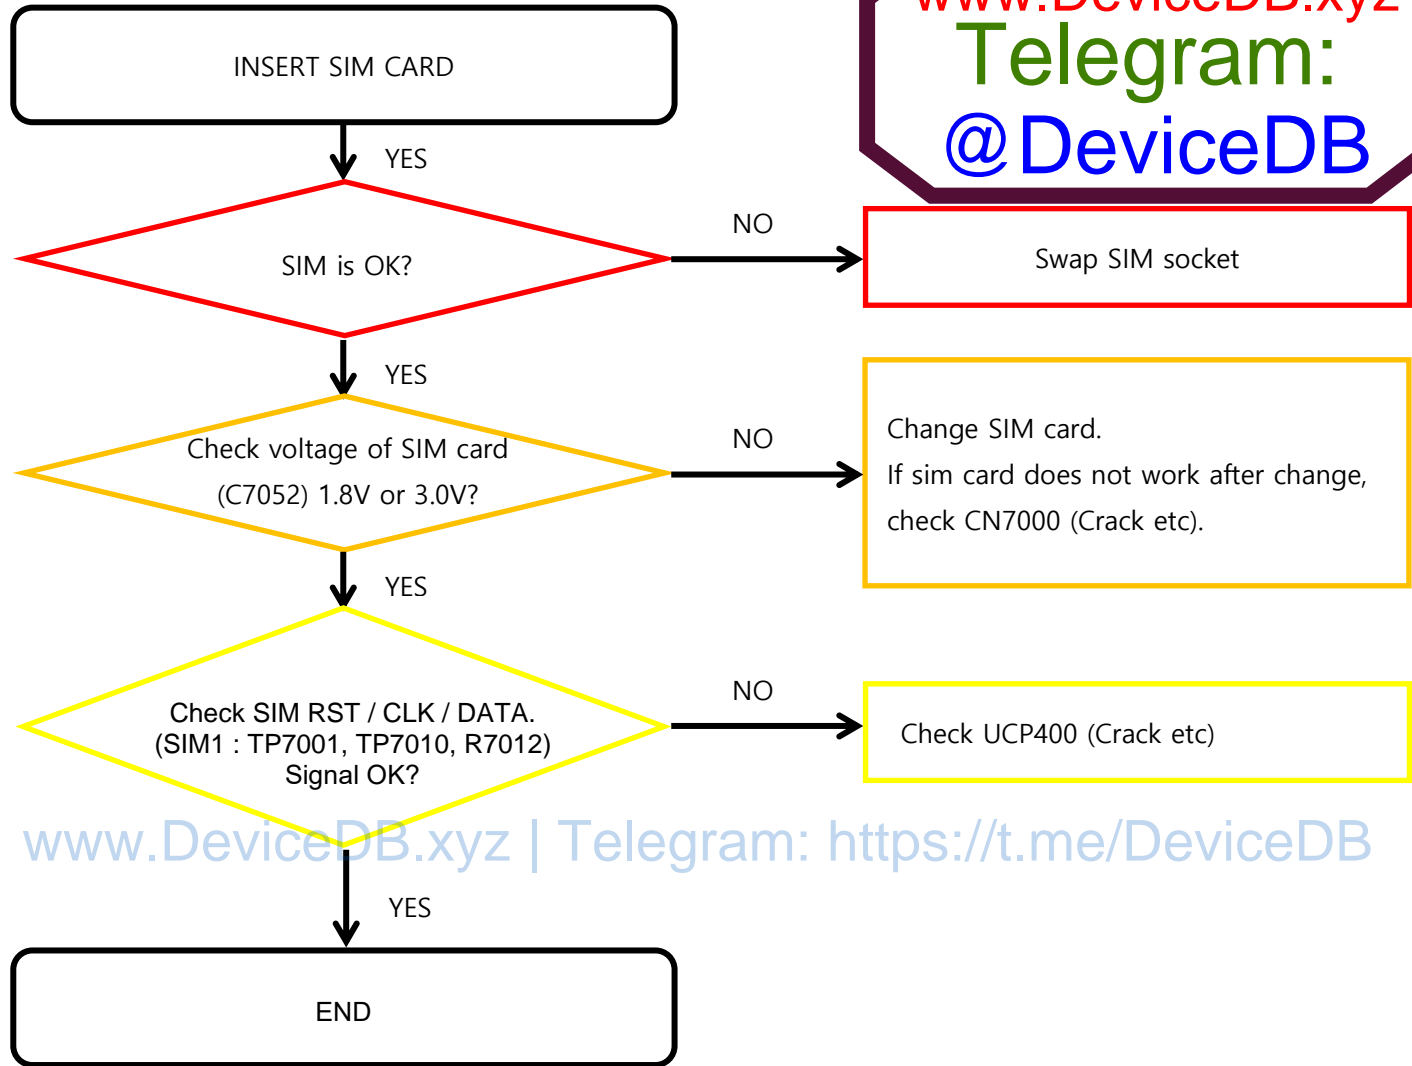

8-3. Flow chart of Troubleshooting.

Oscilloscope

Digital Multimeter

Power Supply

+ driver, ESD Safe Tweezer

8960 & Spectrum Analyzer

Soldering iron

www.DeviceDB.xyz
Telegram:
@DeviceDB

8. Level 3 Repair

8-4-1. Power On

8. Level 3 Repair

8-4-2. Initial

8. Level 3 Repair

8-4-3. No Service

www.DeviceDB.xyz
Telegram:
@DeviceDB

8. Level 3 Repair

8-4-4. SIM Part

www.DeviceDB.xyz
Telegram:
@DeviceDB

www.DeviceDB.xyz | [Telegram: https://t.me/DeviceDB](https://t.me/DeviceDB)

8. Level 3 Repair

8-4-5. T-Flash Part

www.DeviceDB.xyz
Telegram:
@DeviceDB

www.DeviceDB.xyz | Telegram: <https://t.me/DeviceDB>

8. Level 3 Repair

8-4-6. Cable Charging Part (Normal/Fast)

8. Level 3 Repair

8-4-7. OTG

8. Level 3 Repair

8-4-8-1. Magnetic Sensor

www.DeviceDB.xyz
Telegram:
[@DeviceDB](https://t.me/DeviceDB)

www.DeviceDB.xyz | Telegram: <https://t.me/DeviceDB>