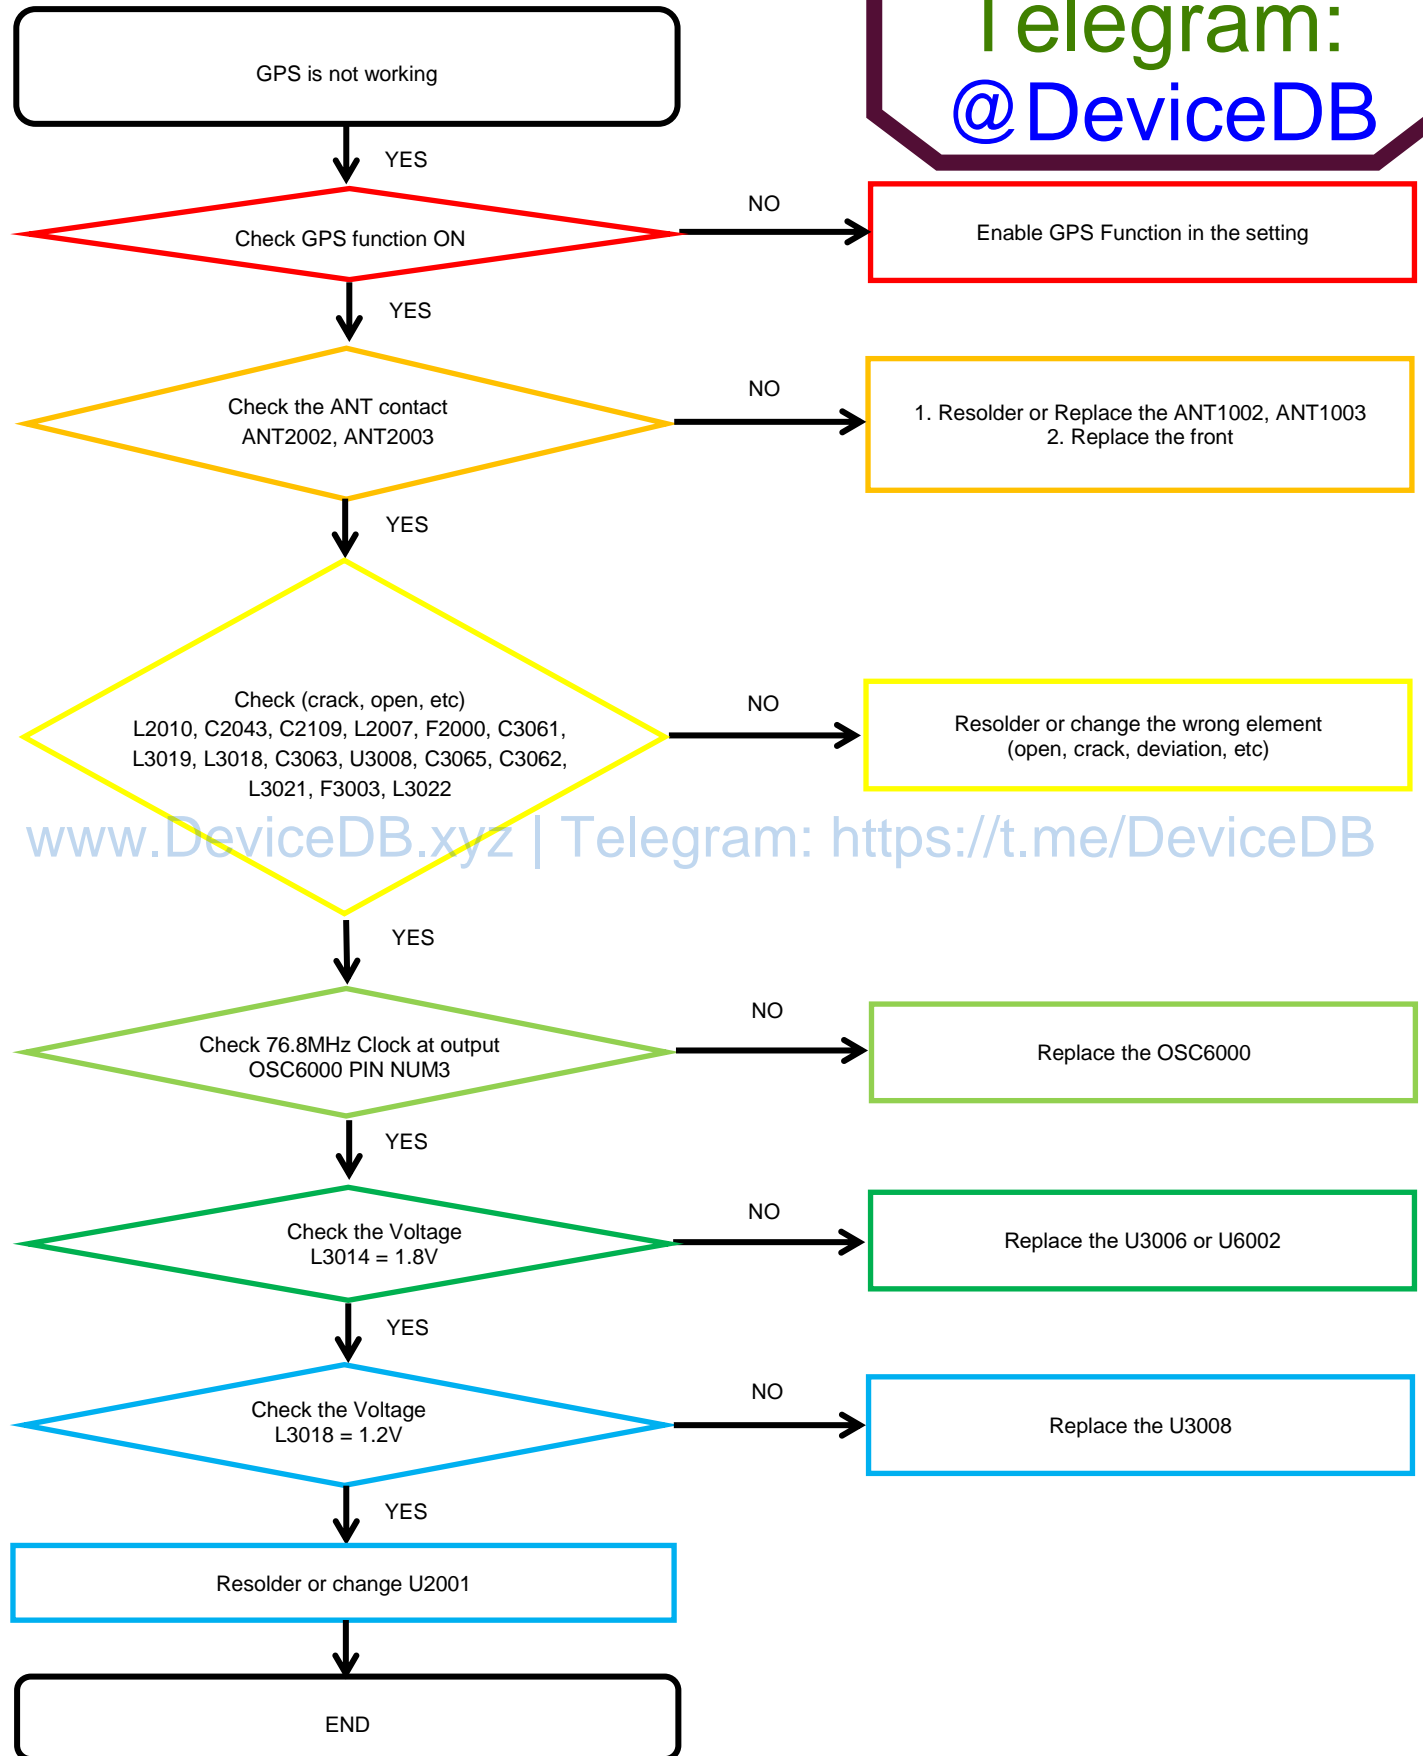

5. **YouTube** -

<https://www.youtube.com/channel/UCzLTdb2cHTbEIPpvvy3arQ/>

Join !!!

8. Level 3 Repair

8-4-8-5. Fingerprint Sensor

www.DeviceDB.xyz | Telegram: <https://t.me/DeviceDB>

8. Level 3 Repair

8-4-9-1. Microphone Part - Main MIC

8. Level 3 Repair

8-4-9-2. Microphone Part - Sub(2nd) MIC

8. Level 3 Repair

8-4-10. Speaker Part - Bottom speaker

8. Level 3 Repair

8-4-11. Speaker Part - Top speaker

8. Level 3 Repair

8-4-12. BT/WIFI

8. Level 3 Repair

8-4-13. GPS

8. Level 3 Repair

8-4-14. NFC

www.DeviceDB.xyz
Telegram:
@DeviceDB

[Telegram: https://t.me/DeviceDB](https://t.me/DeviceDB)

8. Level 3 Repair

8-4-15. FM Radio