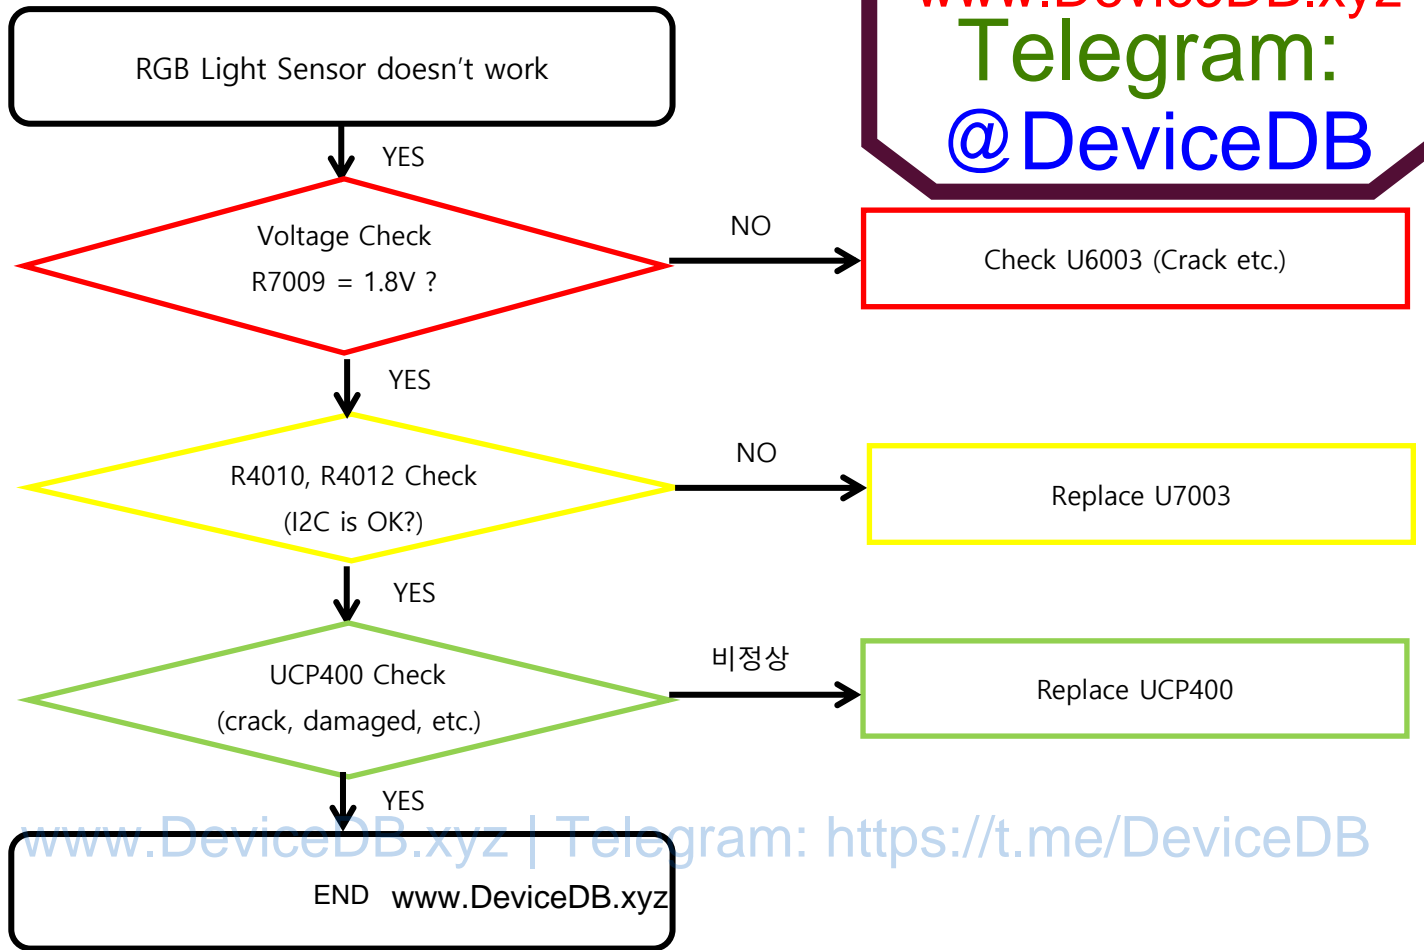

8. Level 3 Repair

8-4-8-2. 6Axis Sensor

www.DeviceDB.xyz
Telegram:
@DeviceDB

8. Level 3 Repair

8-4-8-3. RGB Light sensor

8. Level 3 Repair

8-4-8-4. Hall Sensor

www.DeviceDB.xyz
Telegram:
[@DeviceDB](https://t.me/DeviceDB)