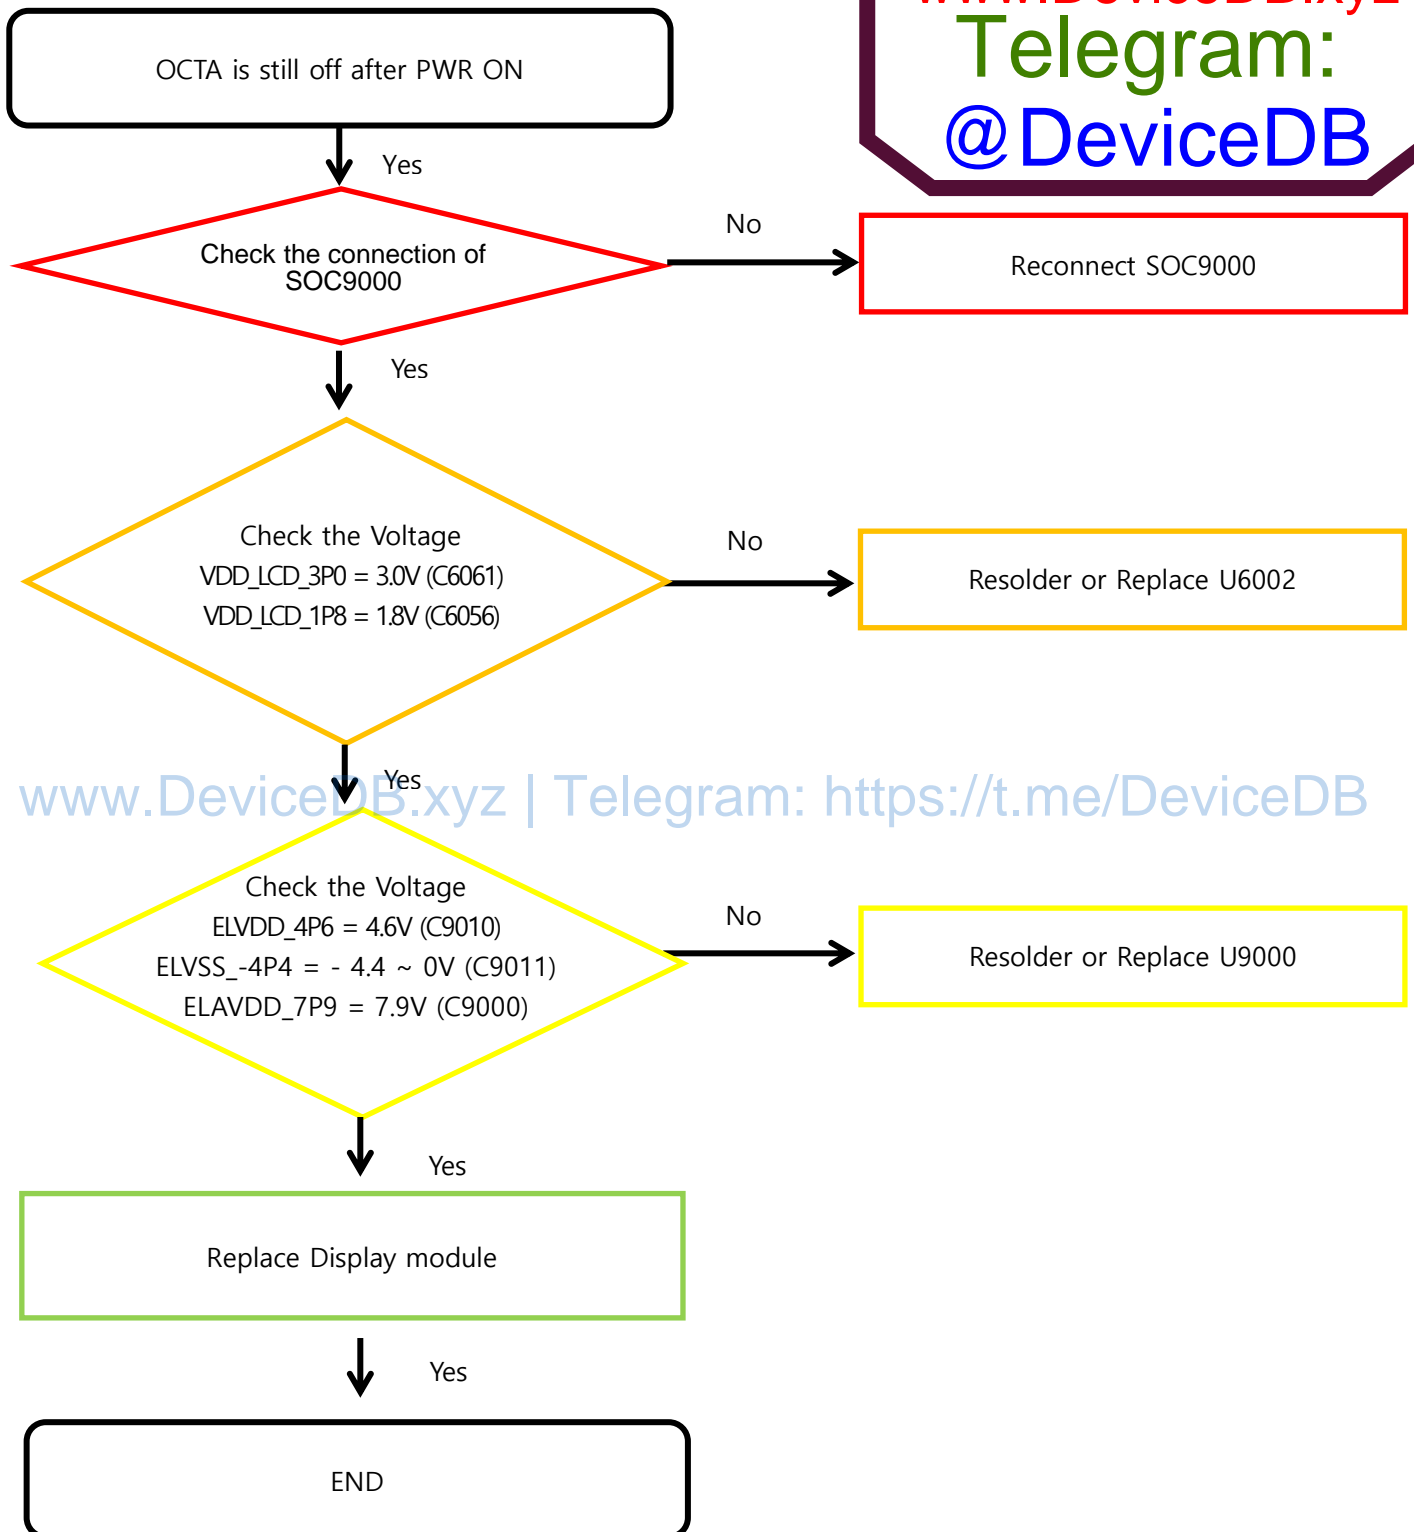

8. Level 3 Repair

8-4-16. Display

www.DeviceDB.xyz
Telegram:
@DeviceDB

www.DeviceDB.xyz | Telegram: <https://t.me/DeviceDB>