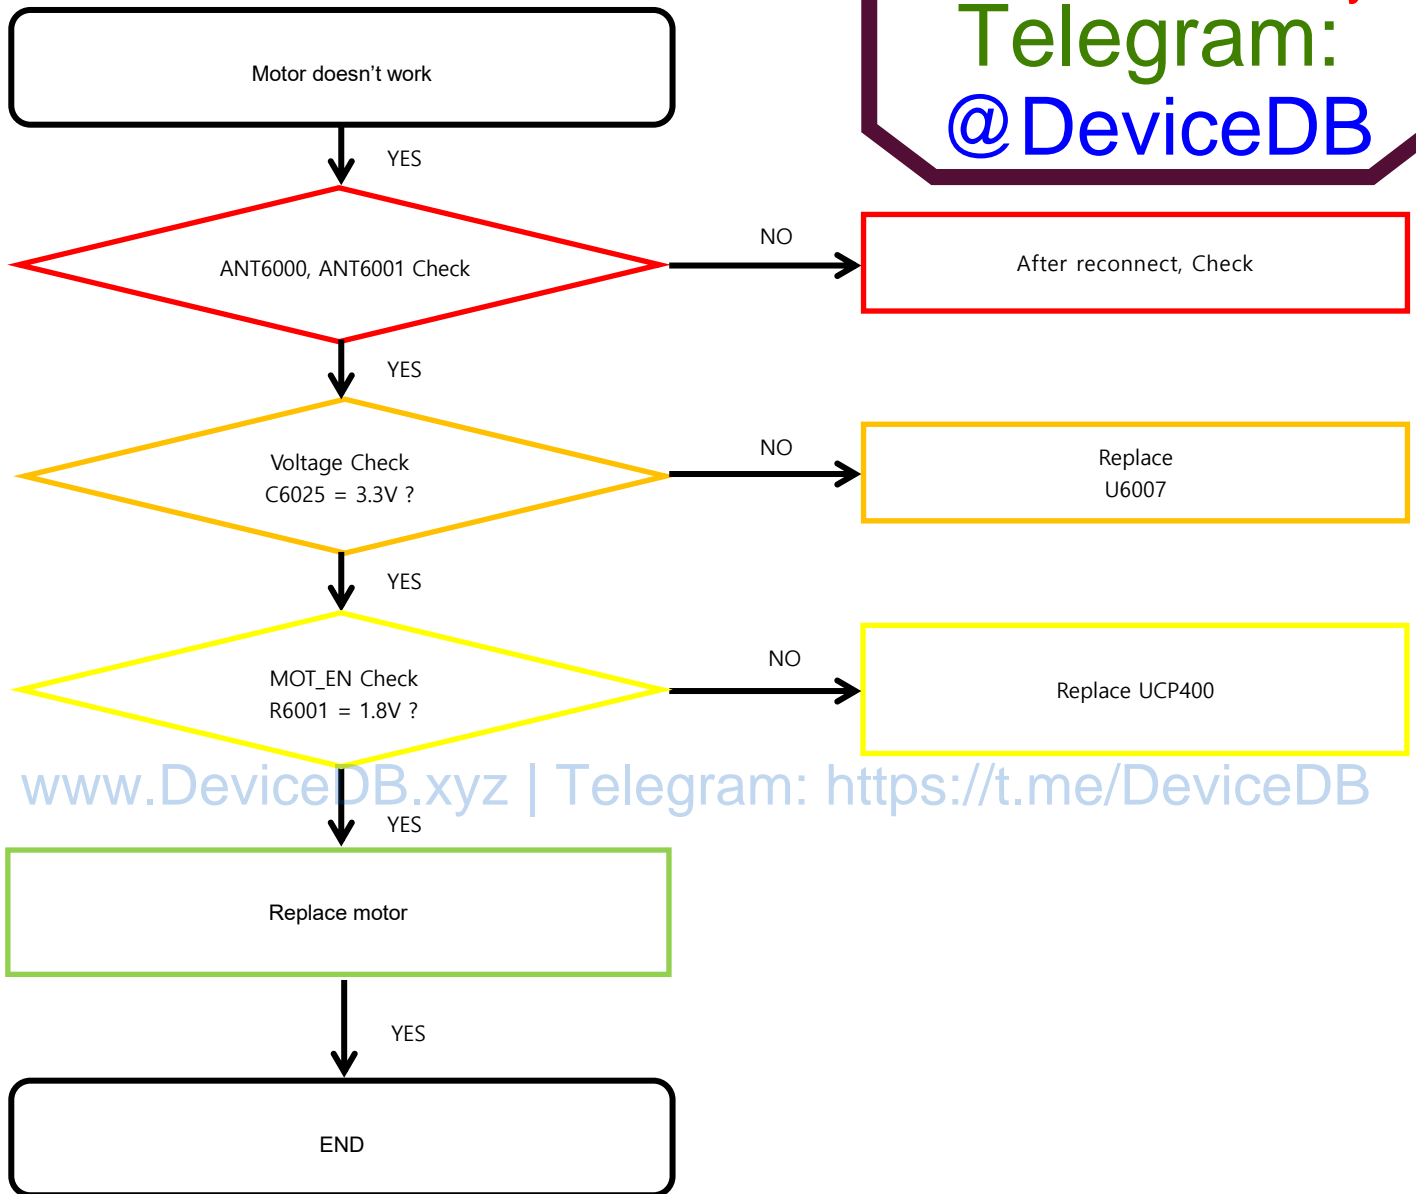

8. Level 3 Repair

8-4-16. Display

www.DeviceDB.xyz
Telegram:
@DeviceDB

www.DeviceDB.xyz | Telegram: <https://t.me/DeviceDB>

8. Level 3 Repair

8-4-17. Rear CAMERA (64M)

www.DeviceDB.xyz | Telegram: <https://t.me/DeviceDB>

8. Level 3 Repair

8-4-18. Front Cam (32M)

8. Level 3 Repair

8-4-19. TSP

8. Level 3 Repair

8-4-20. Motor

www.DeviceDB.xyz
Telegram:
@DeviceDB

www.DeviceDB.xyz | Telegram: <https://t.me/DeviceDB>

8. Level 3 Repair

8-4-21. GSM850/900, WCDMA B5/8, LTE B5/8/12/17/20/26/28 TRX

www.DeviceDB.xyz
Telegram:
@DeviceDB

www.DeviceDB.xyz | Telegram: <https://t.me/DeviceDB>

8. Level 3 Repair

8-4-22. GSM DCS/PCS, WCDMA B1/2/4, LTE B1/2/3/4/7/32/38/40/41/66 TRX