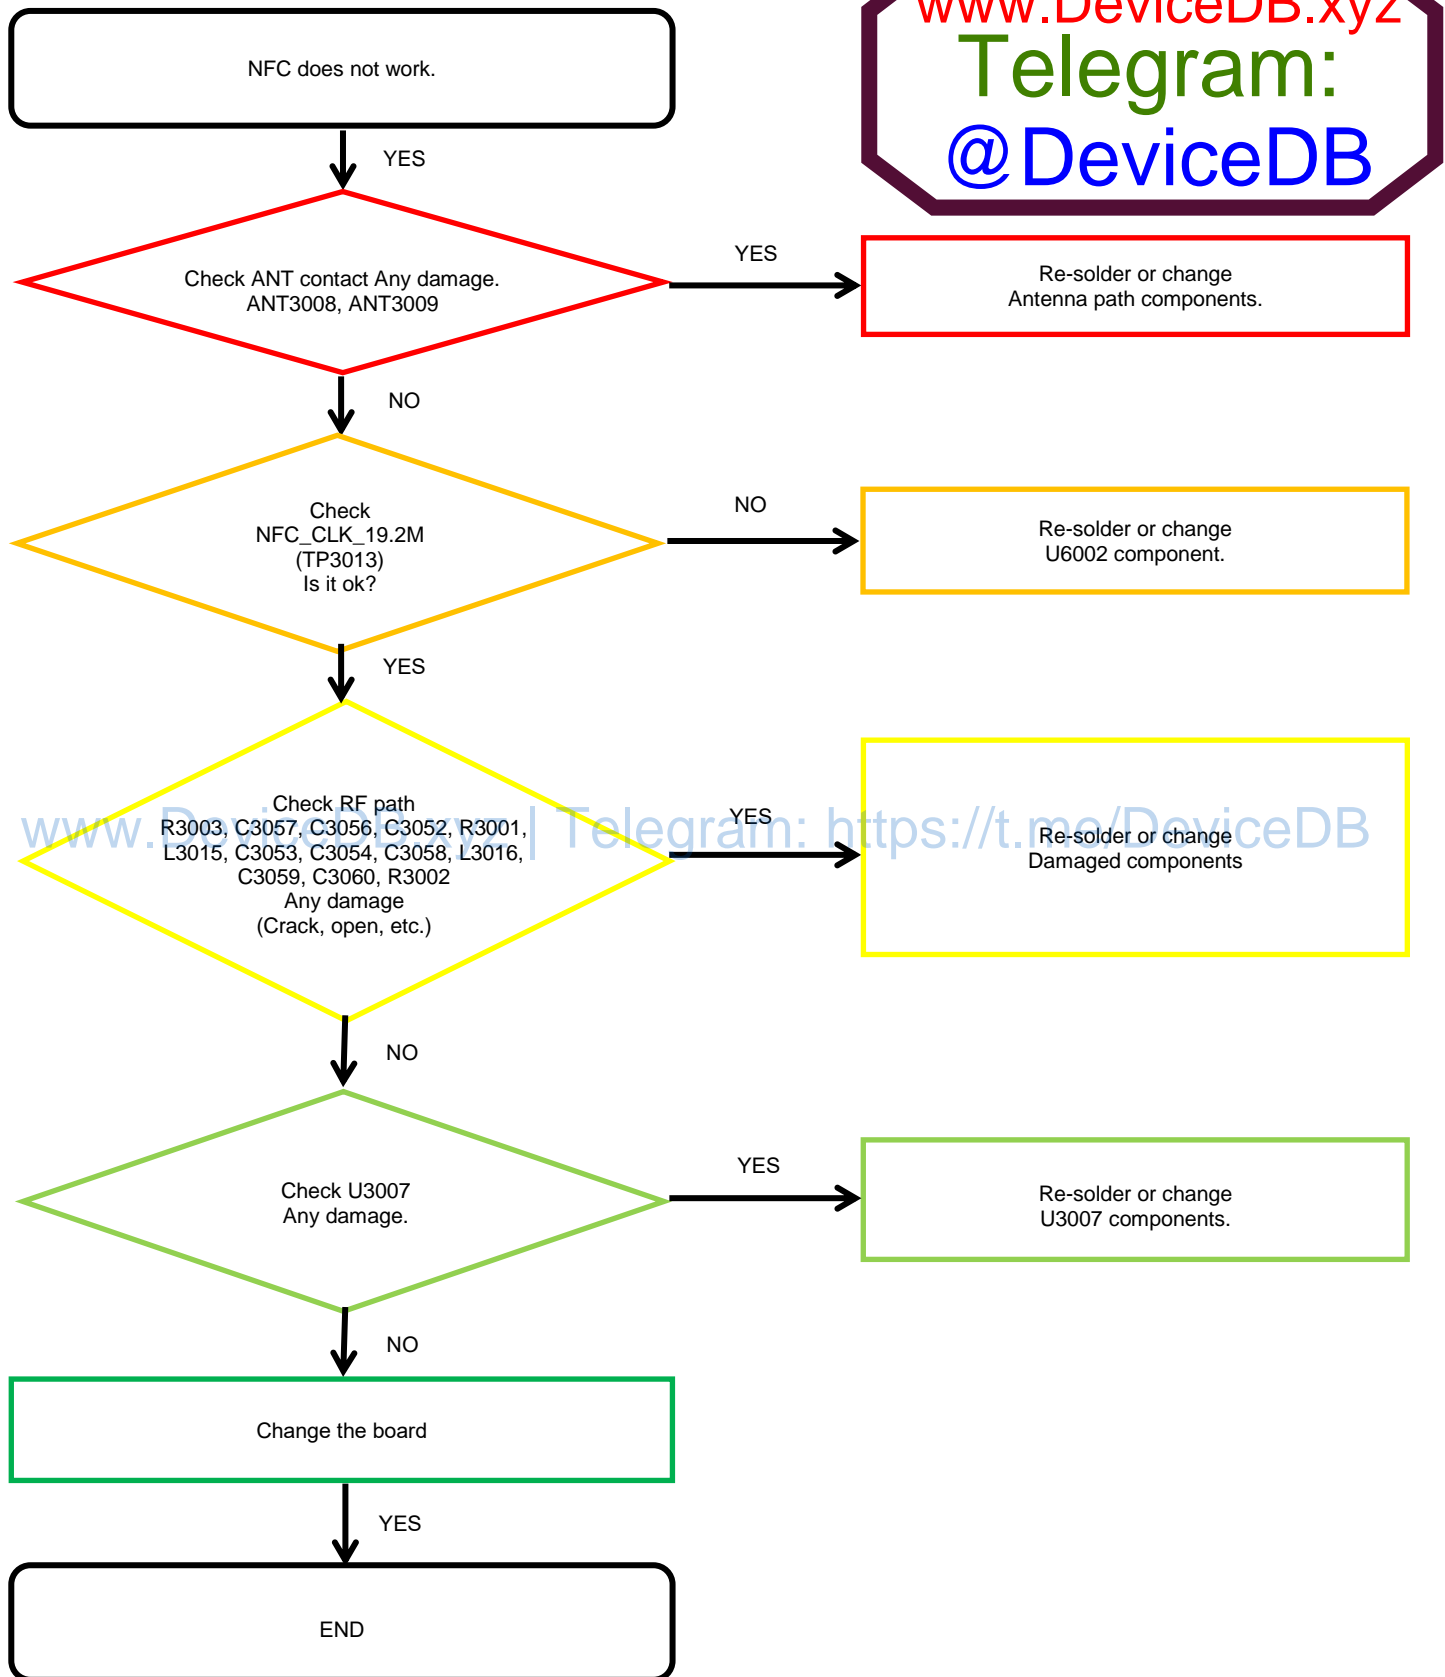

8. Level 3 Repair

8-4-14. NFC

www.DeviceDB.xyz
Telegram:
@DeviceDB

[Telegram: https://t.me/DeviceDB](https://t.me/DeviceDB)