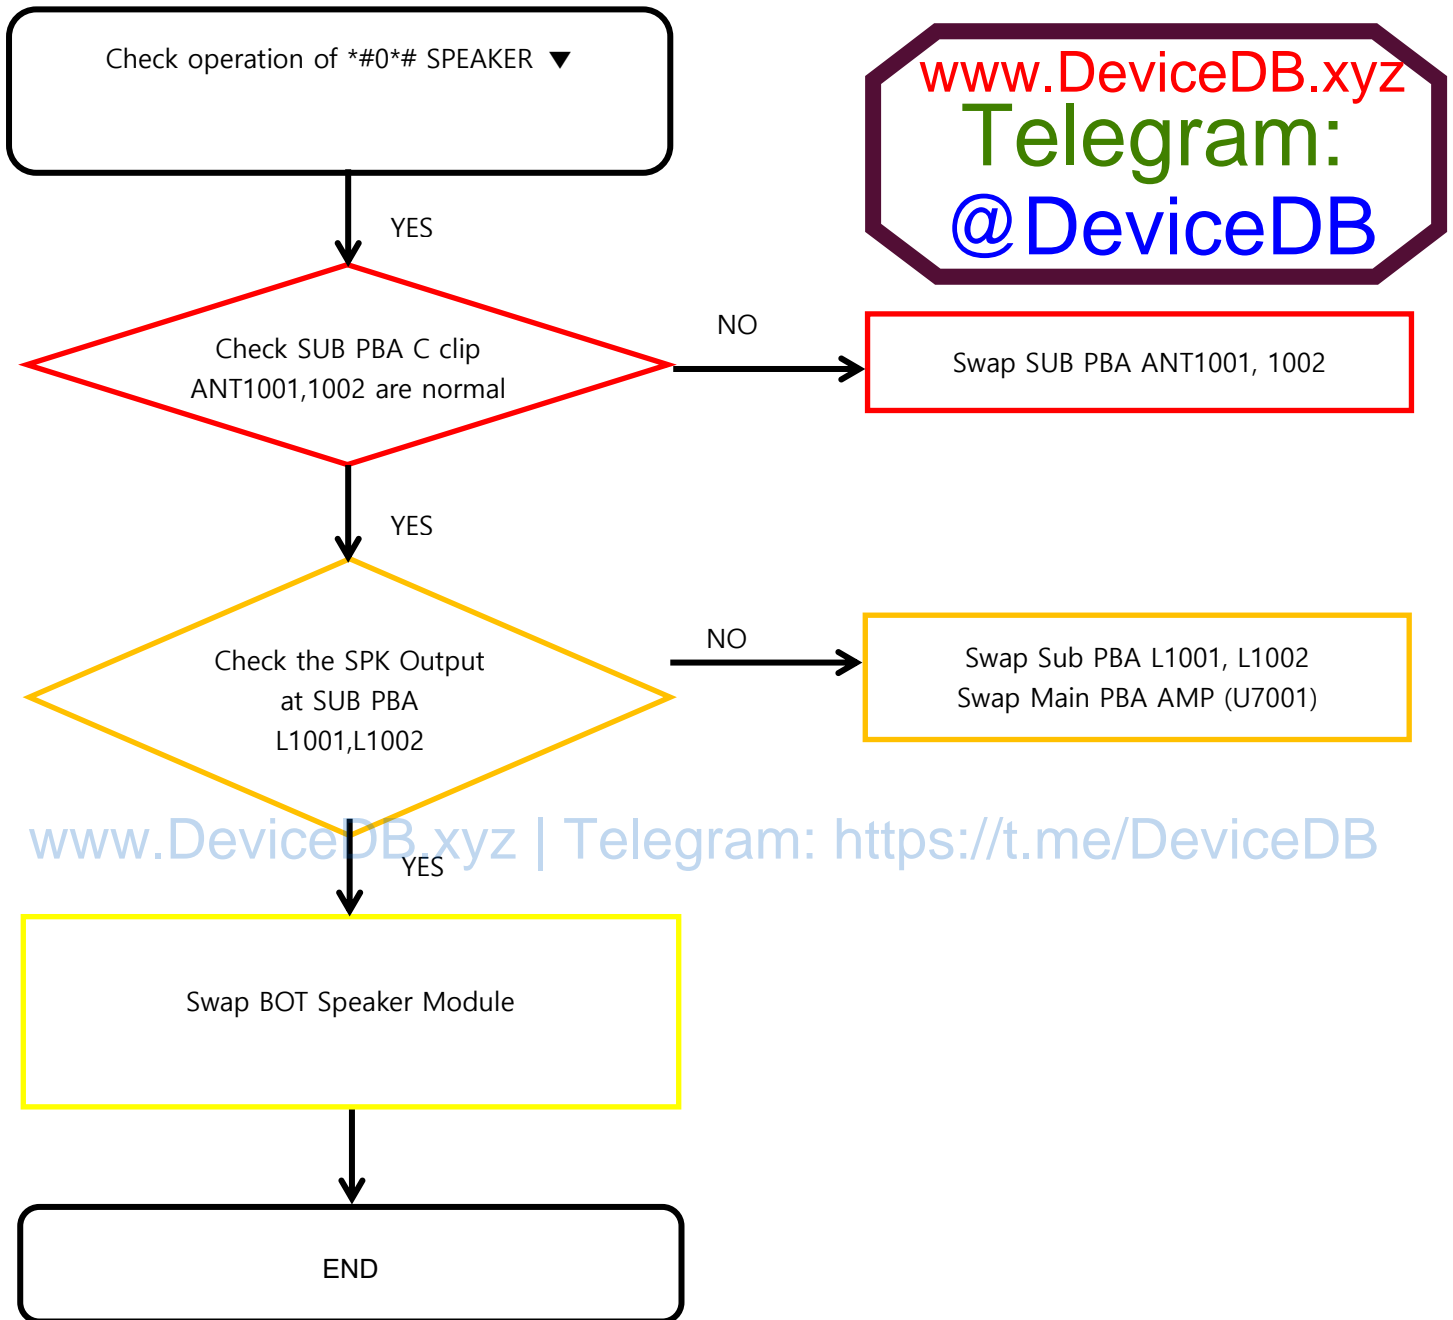

---

8. Level 3 Repair

8-4-10. Speaker Part - Bottom speaker