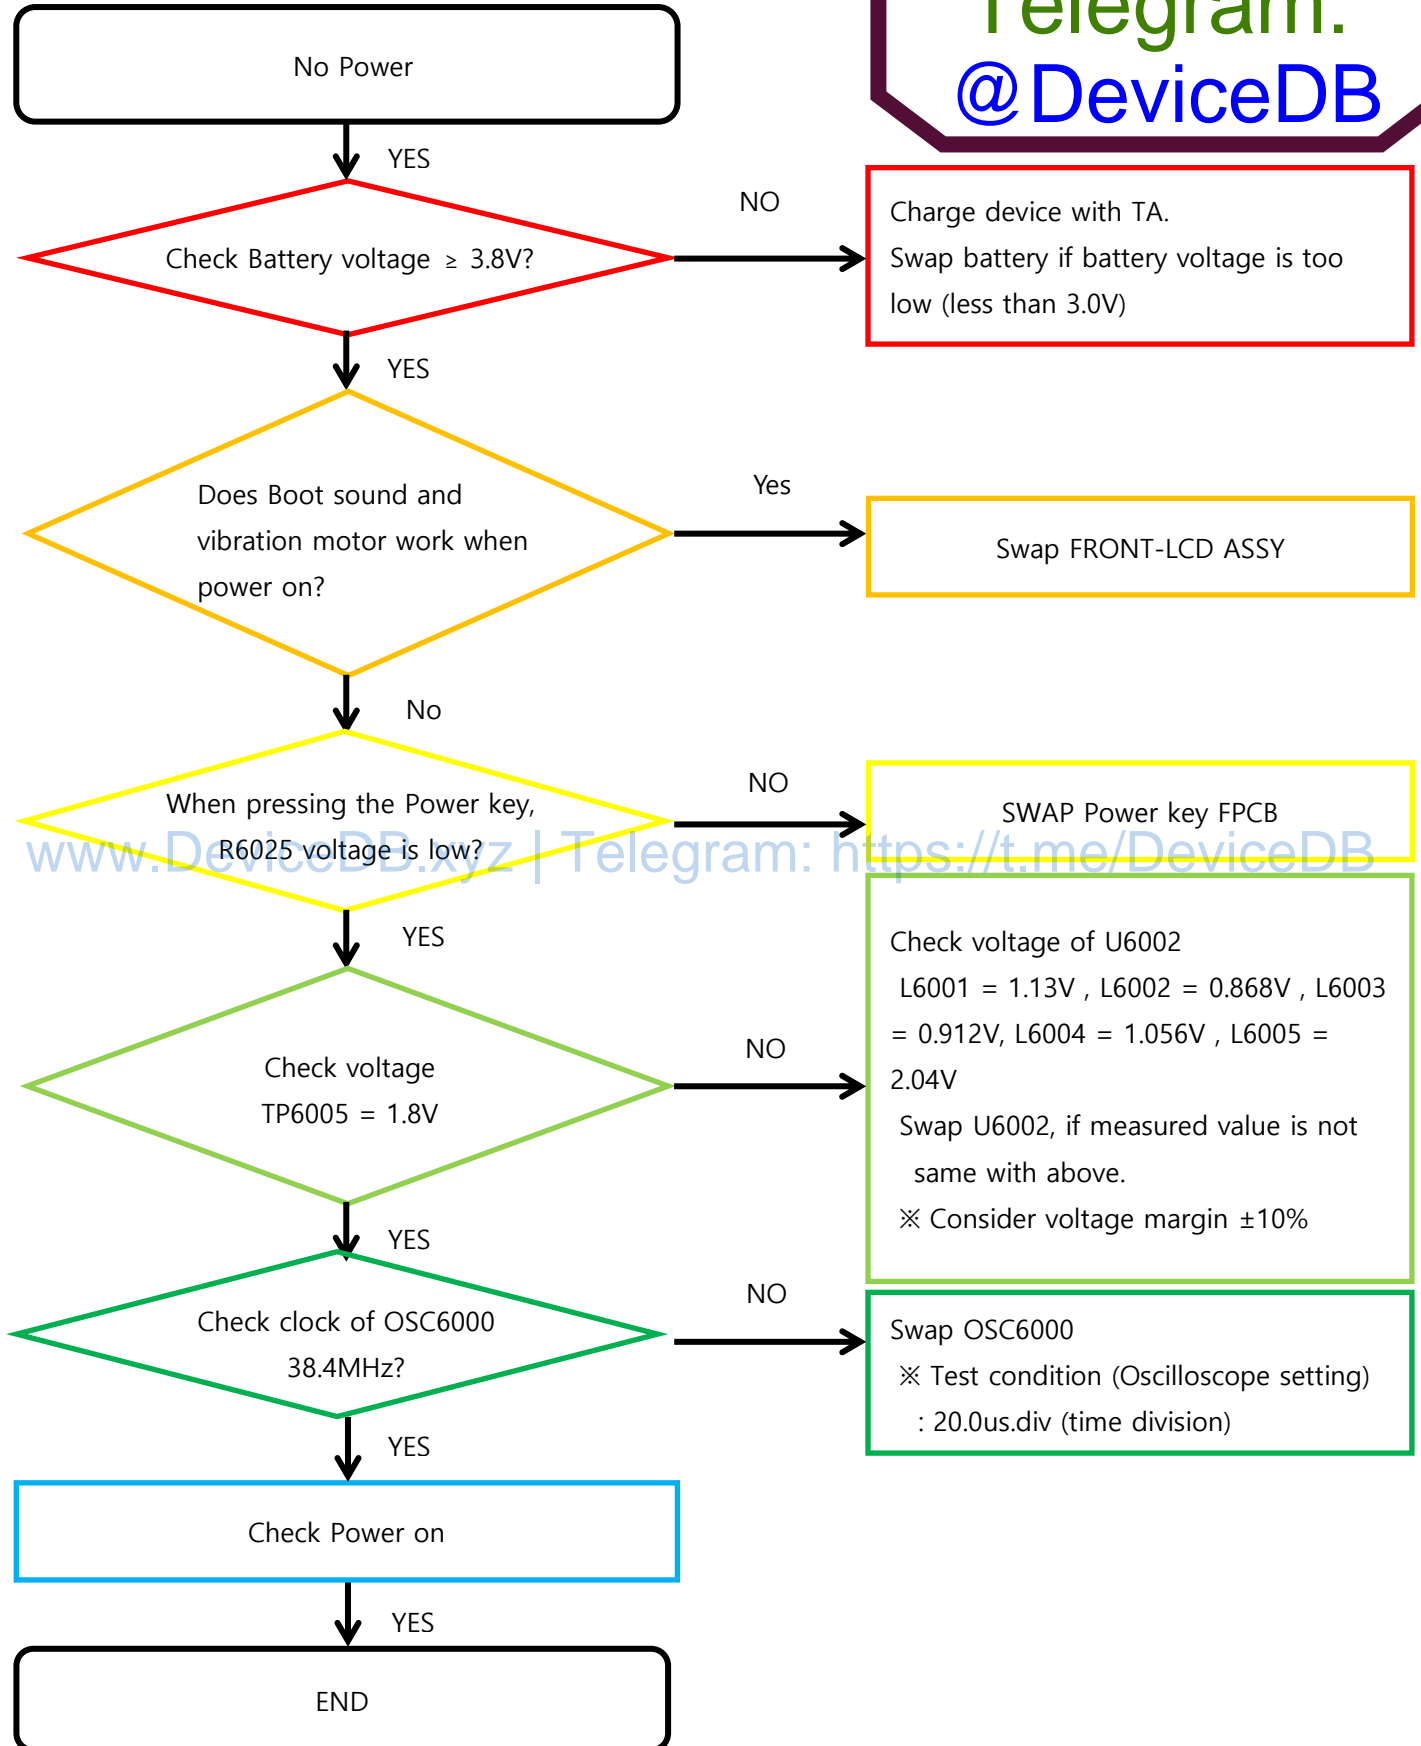

8-3. Flow chart of Troubleshooting.

Oscilloscope

Digital Multimeter

Power Supply

+ driver, ESD Safe Tweezer

8960 & Spectrum Analyzer

Soldering iron

www.DeviceDB.xyz
Telegram:
@DeviceDB

8. Level 3 Repair

8-4-1. Power On

8. Level 3 Repair

8-4-2. Initial

8. Level 3 Repair

8-4-3. No Service

www.DeviceDB.xyz
Telegram:
@DeviceDB

8. Level 3 Repair