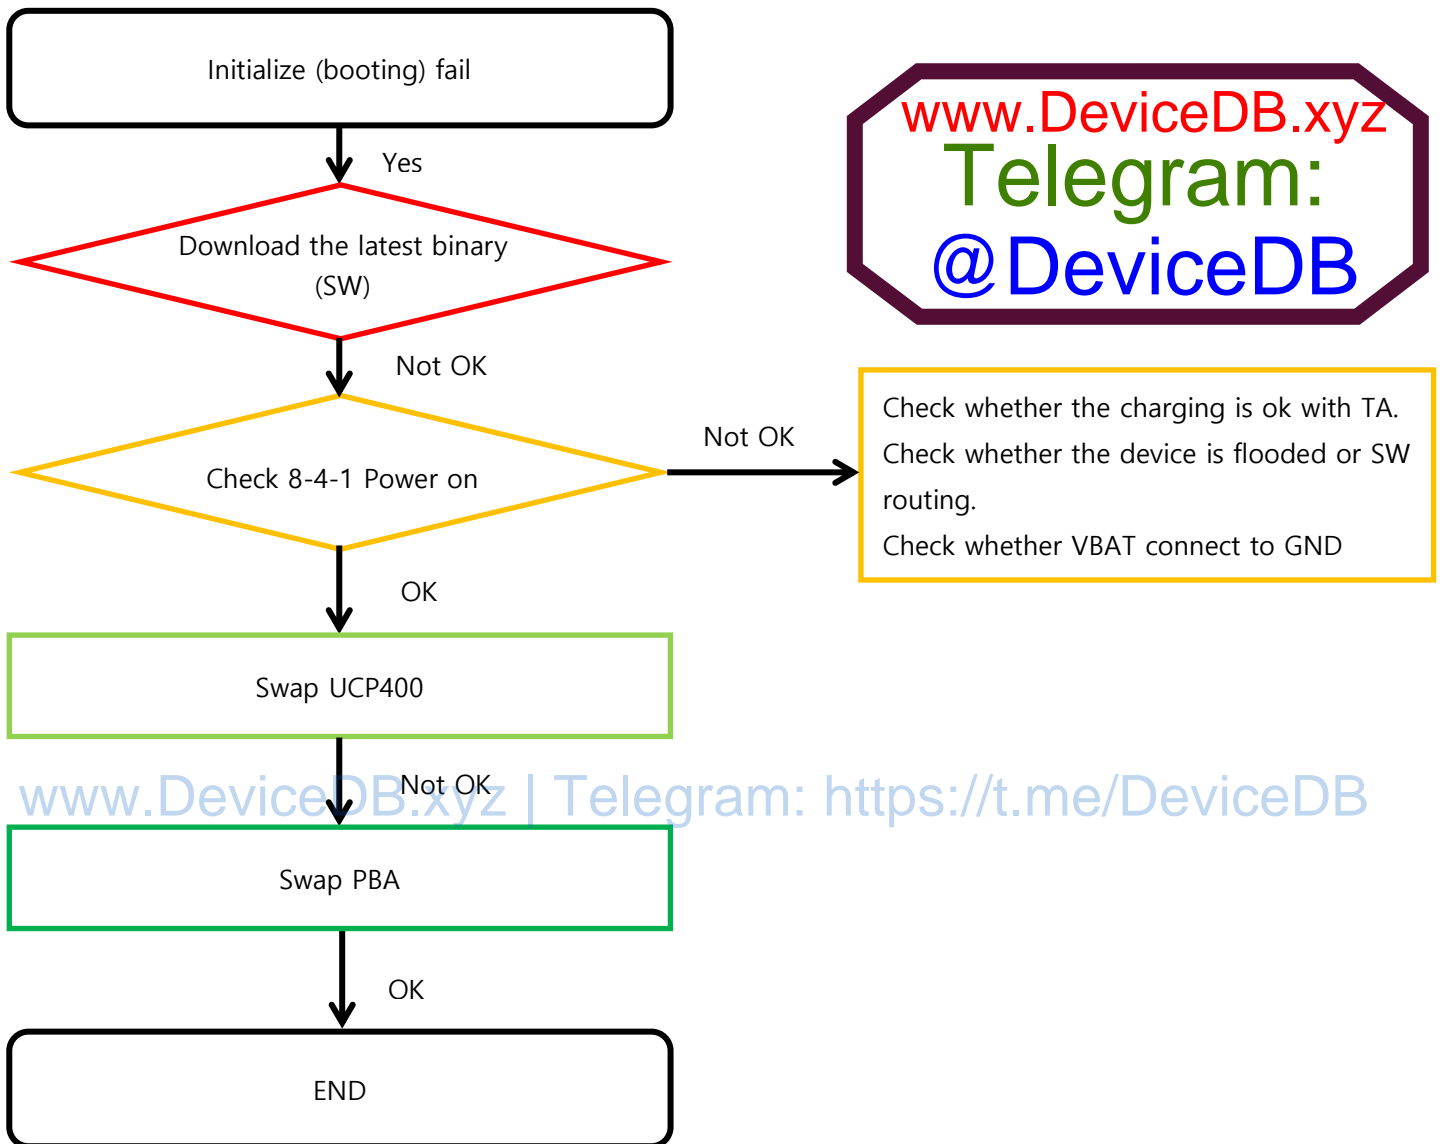

8-3. Flow chart of Troubleshooting.

Oscilloscope

Digital Multimeter

Power Supply

+ driver, ESD Safe Tweezer

8960 & Spectrum Analyzer

Soldering iron

www.DeviceDB.xyz
Telegram:
@DeviceDB

8. Level 3 Repair

8-4-1. Power On

8. Level 3 Repair

8-4-2. Initial

8. Level 3 Repair

8-4-3. No Service

www.DeviceDB.xyz
Telegram:
@DeviceDB

8. Level 3 Repair