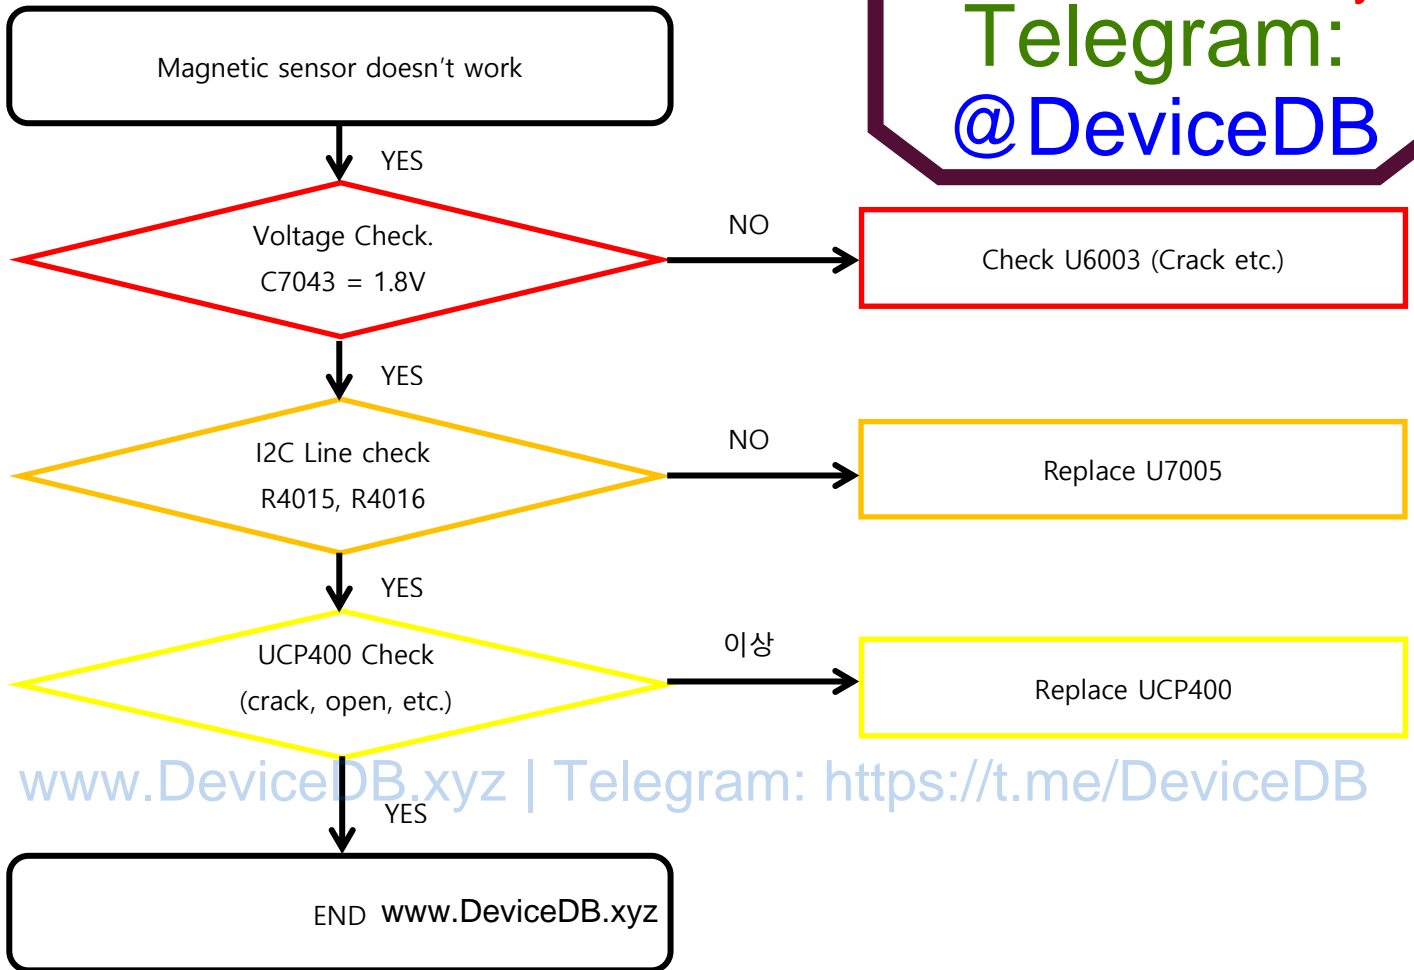

8-4-4. SIM Part

www.DeviceDB.xyz
Telegram:
@DeviceDB

www.DeviceDB.xyz | [Telegram: https://t.me/DeviceDB](https://t.me/DeviceDB)

8. Level 3 Repair

8-4-5. T-Flash Part

www.DeviceDB.xyz
Telegram:
@DeviceDB

www.DeviceDB.xyz | Telegram: <https://t.me/DeviceDB>

8. Level 3 Repair

8-4-6. Cable Charging Part (Normal/Fast)

8. Level 3 Repair

8-4-7. OTG

8. Level 3 Repair

8-4-8-1. Magnetic Sensor

www.DeviceDB.xyz
Telegram:
[@DeviceDB](https://t.me/DeviceDB)

www.DeviceDB.xyz | Telegram: <https://t.me/DeviceDB>

8. Level 3 Repair

8-4-8-2. 6Axis Sensor

www.DeviceDB.xyz
Telegram:
@DeviceDB

8. Level 3 Repair

8-4-8-3. RGB Light sensor

8. Level 3 Repair

8-4-8-4. Hall Sensor

www.DeviceDB.xyz
Telegram:
[@DeviceDB](https://t.me/DeviceDB)